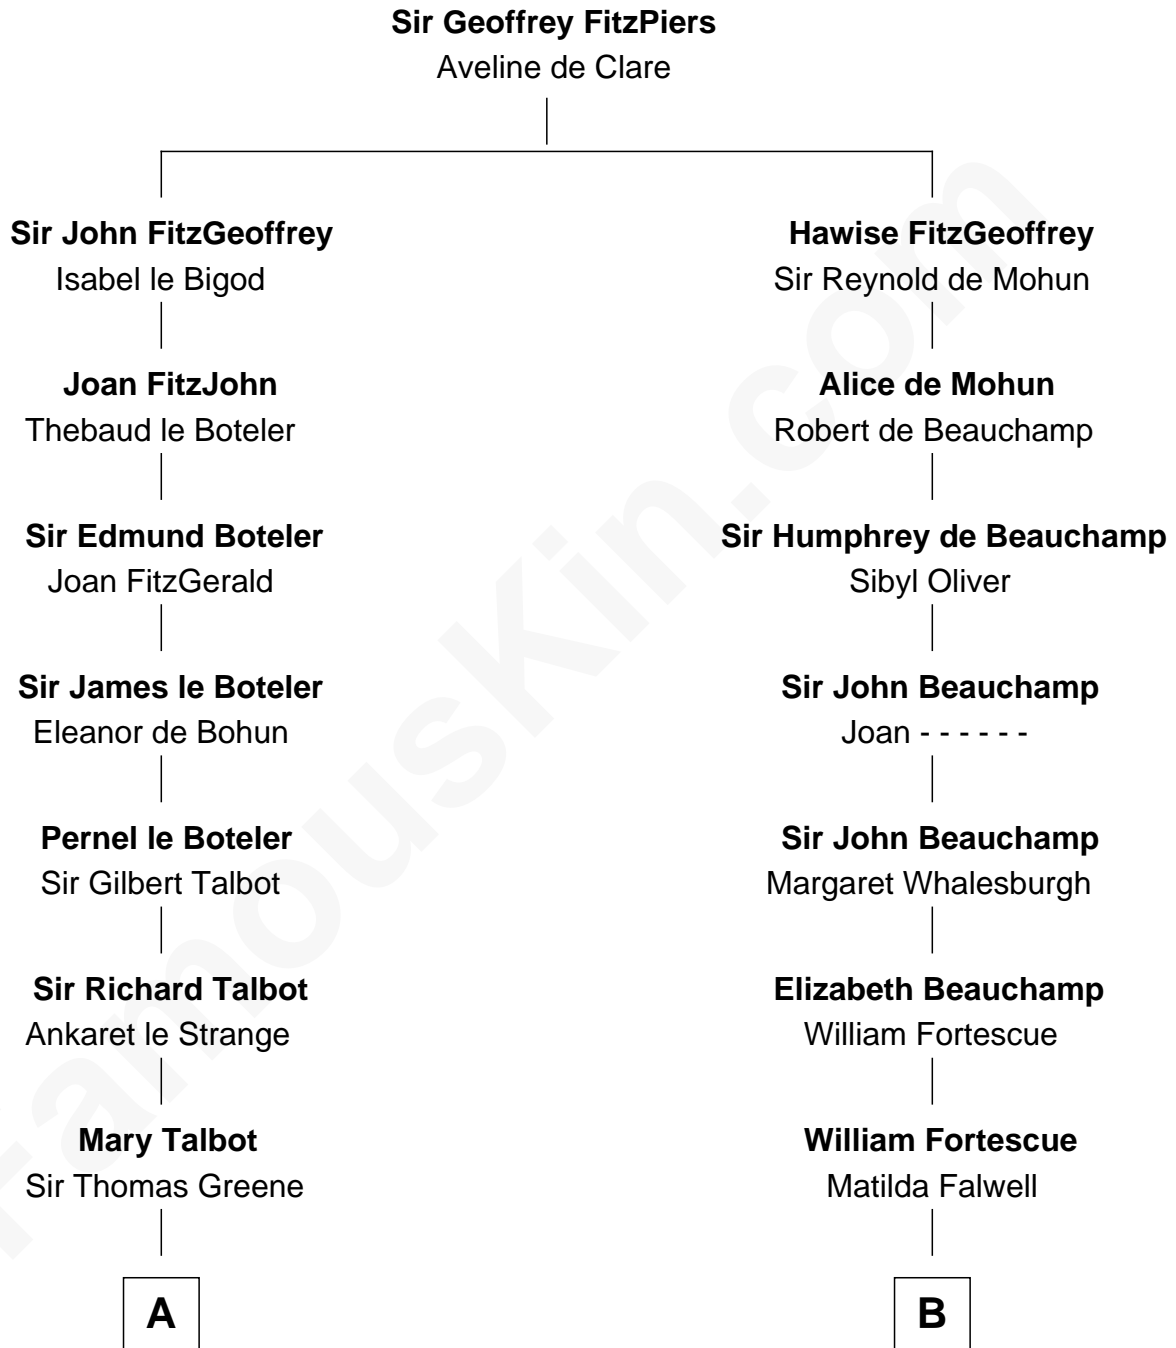

FamousKin.com

Relationship Chart of

Daniel Carroll

Signer of the U.S. Constitution

18th cousin 2 times removed of

Lewis Henry Morgan
Pioneering Anthropologist

C

Eleanor Darnall

Daniel Carroll

Daniel Carroll

Signer of the U.S. Constitution

D

Elijah Clap

Mary Benton

Mary Clap

Lemuel Steele

Harriet Steele

Jedediah Morgan

Lewis Henry Morgan

Pioneering Anthropologist

FamousKin.com