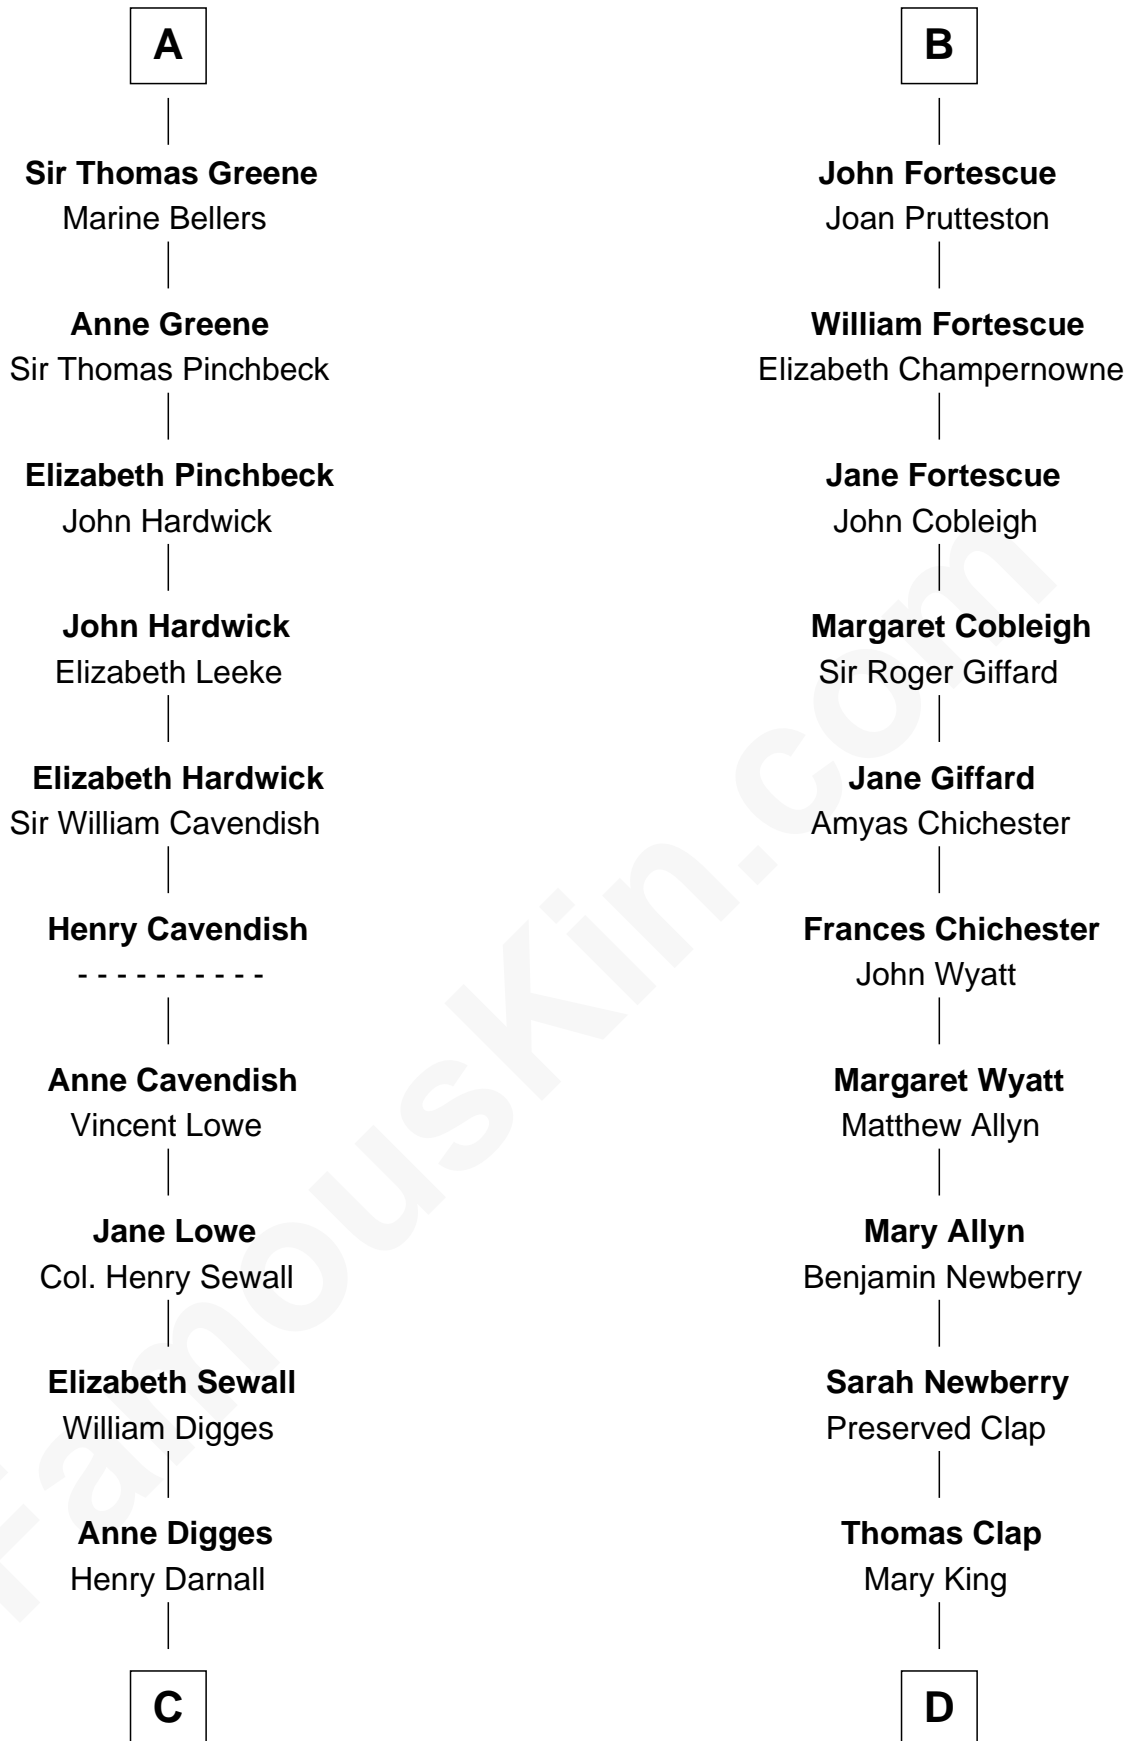

FamousKin.com

Relationship Chart of

Daniel Carroll

Signer of the U.S. Constitution

18th cousin 2 times removed of

Lewis Henry Morgan
Pioneering Anthropologist

C

Eleanor Darnall

Daniel Carroll

Daniel Carroll

Signer of the U.S. Constitution

D

Elijah Clap

Mary Benton

Mary Clap

Lemuel Steele

Harriet Steele

Jedediah Morgan

Lewis Henry Morgan

Pioneering Anthropologist

FamousKin.com