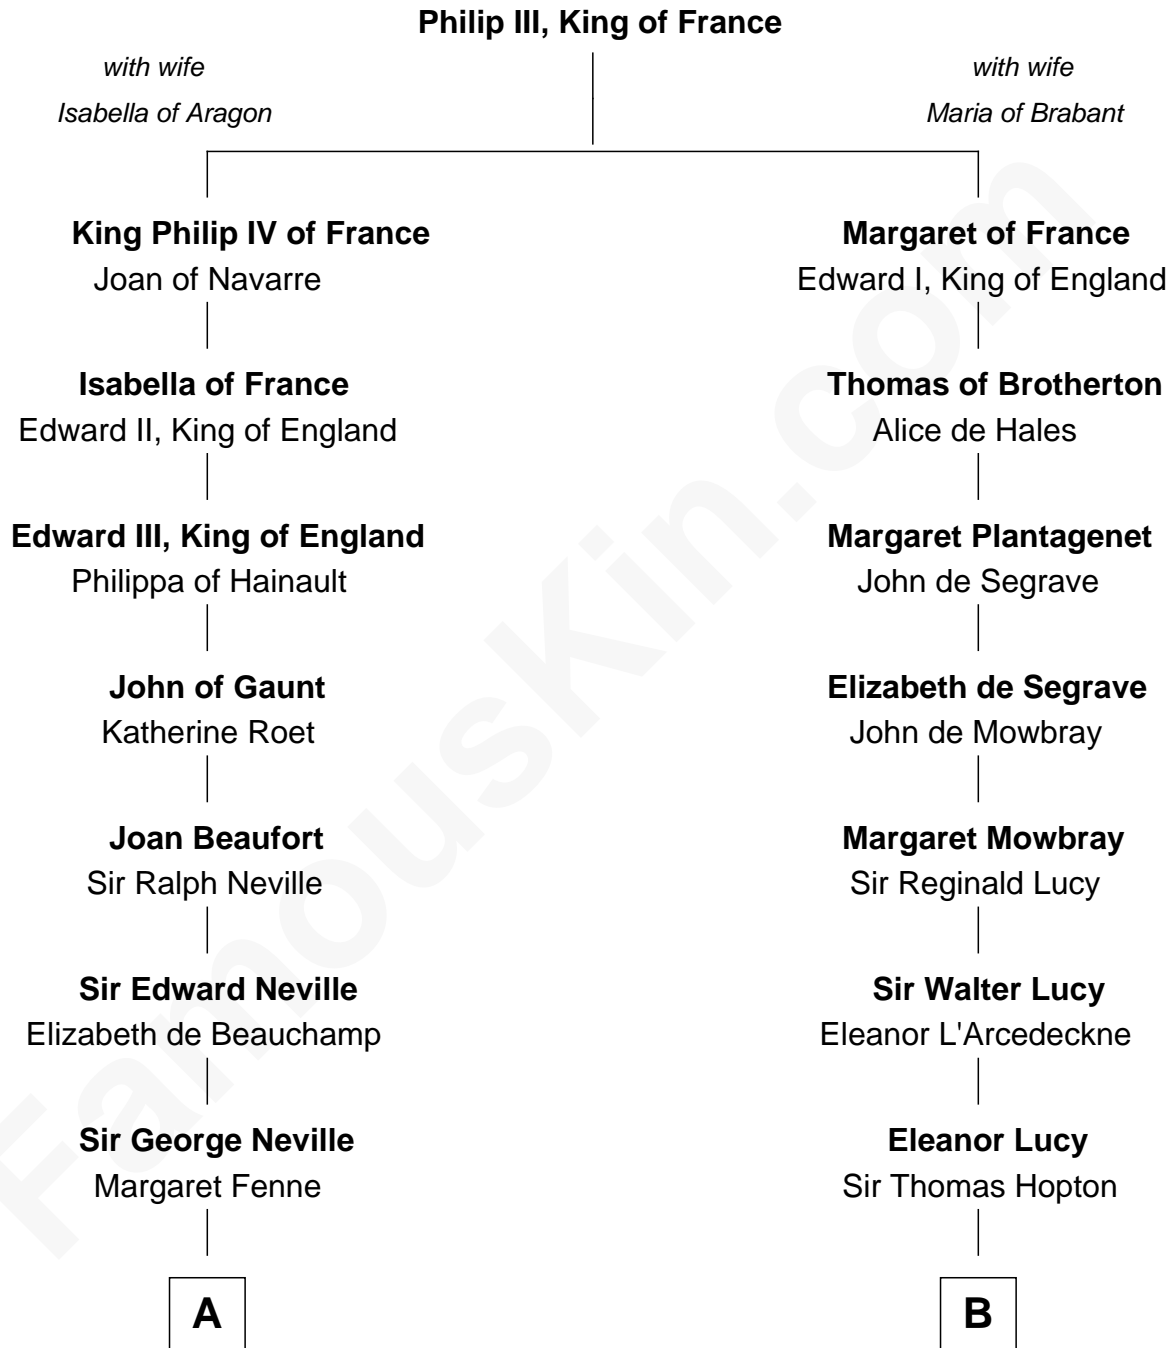

FamousKin.com

Relationship Chart of

Daniel Carroll

Signer of the U.S. Constitution

15th cousin 6 times removed of

Marjorie Post

Founder of General Foods

C

Azel Lathrop
Elizabeth Hyde

Erastus Lathrop
Sarah Bailey

Caroline Cushman Lathrop
Charles Rollin Post

Charles William Post
Elle Letitia Merriweather

Marjorie Post
Founder of General Foods

FamousKin.com