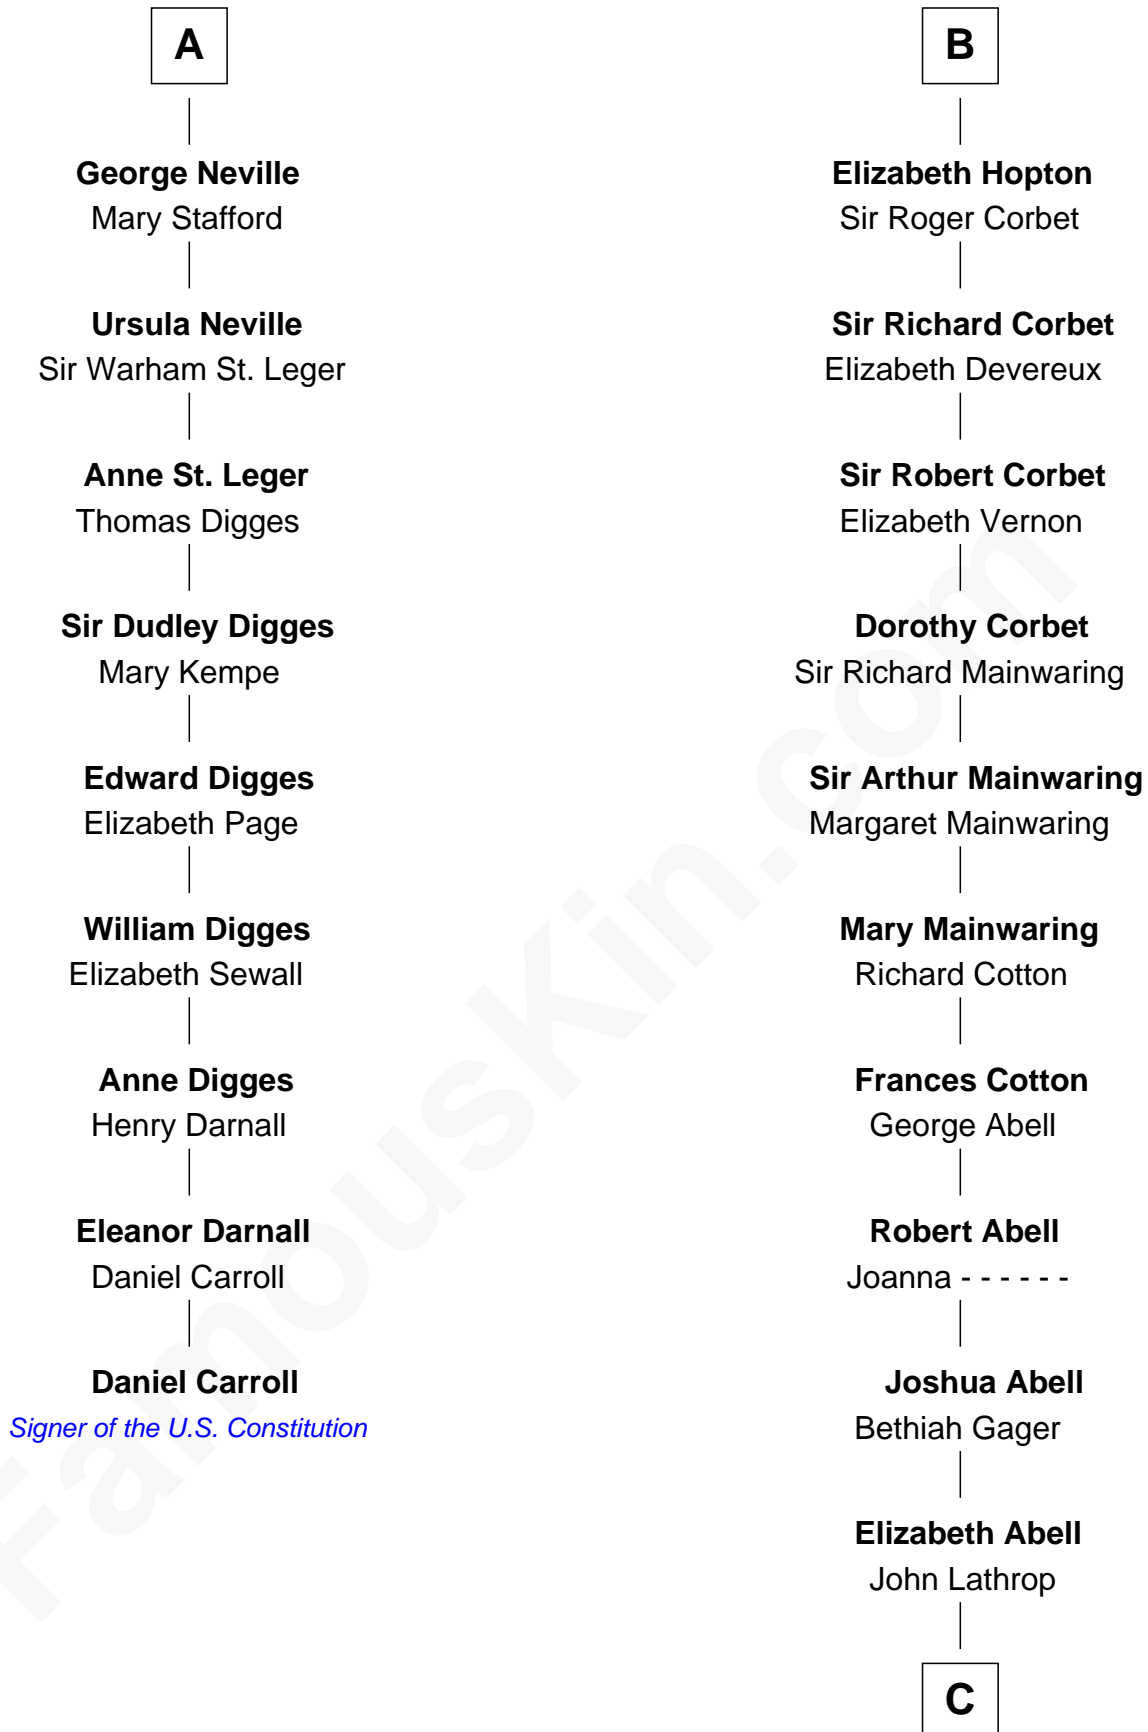

FamousKin.com

Relationship Chart of

Daniel Carroll

Signer of the U.S. Constitution

15th cousin 6 times removed of

Marjorie Post

Founder of General Foods

C

Azel Lathrop
Elizabeth Hyde

Erastus Lathrop
Sarah Bailey

Caroline Cushman Lathrop
Charles Rollin Post

Charles William Post
Elle Letitia Merriweather

Marjorie Post
Founder of General Foods

FamousKin.com