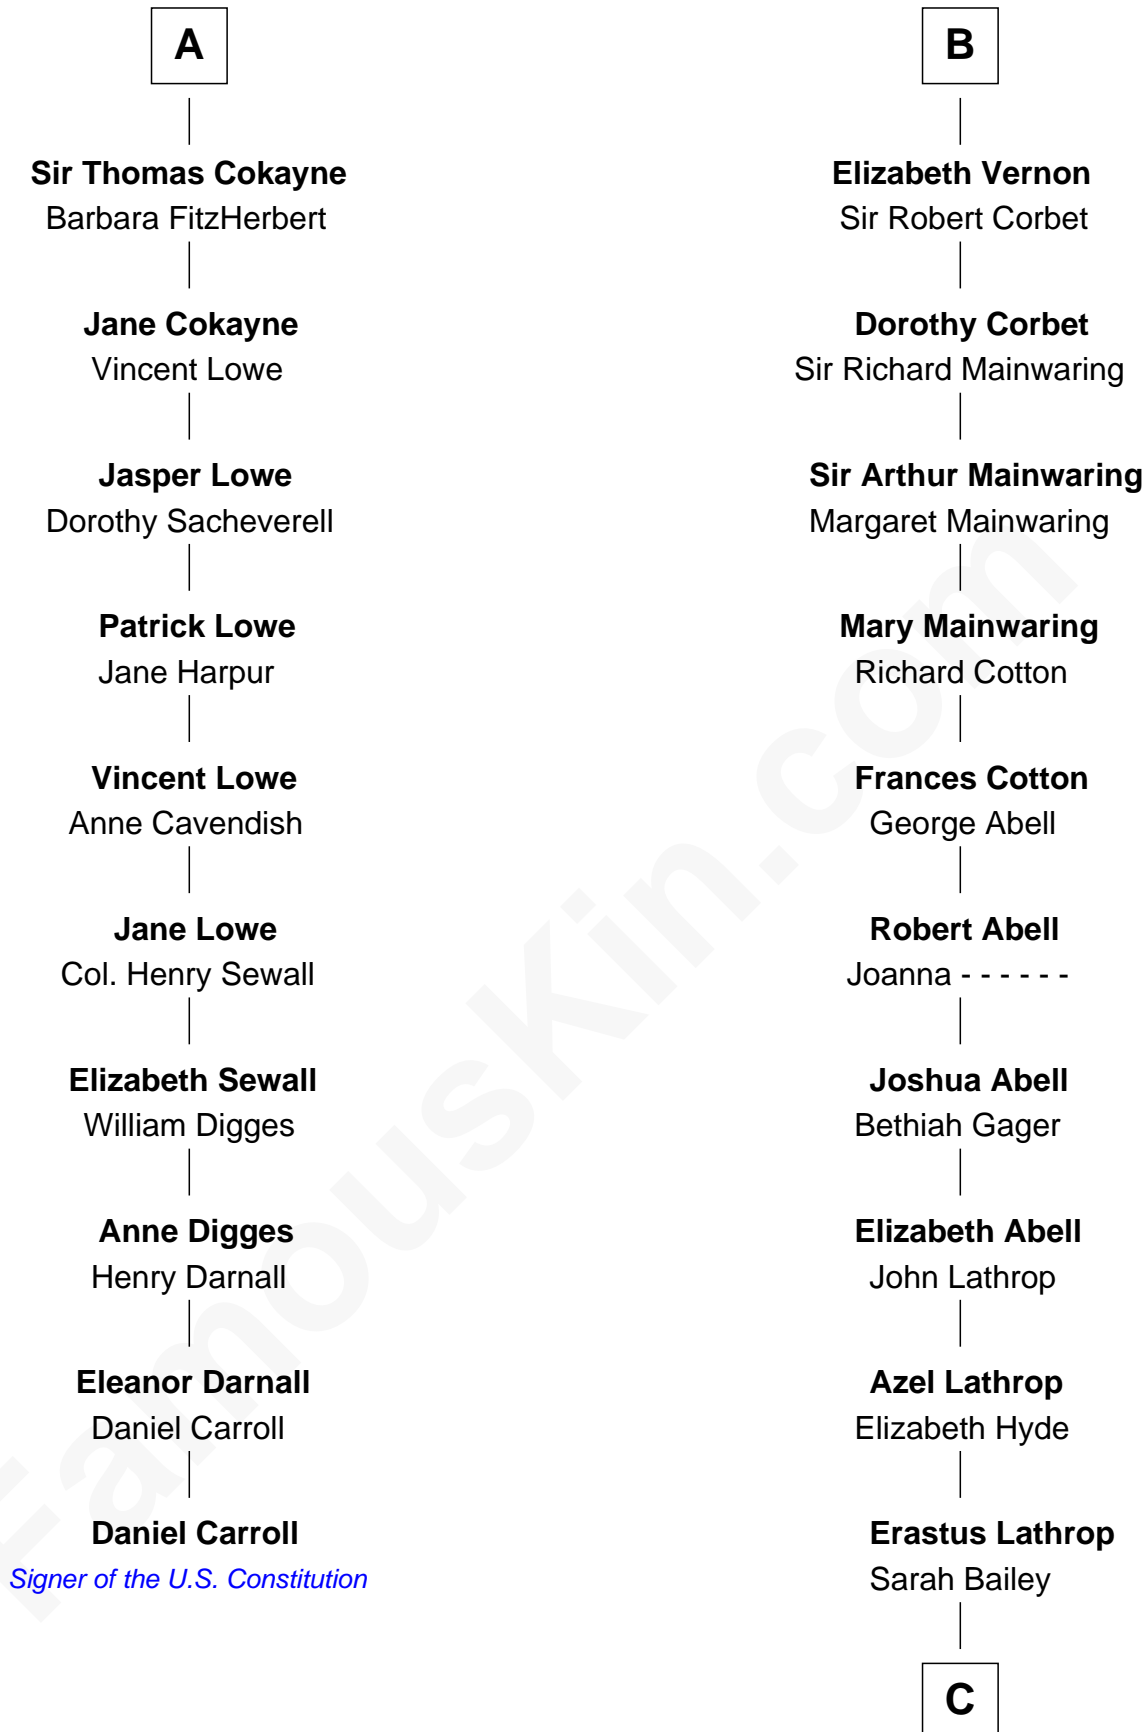

# FamousKin.com Relationship Chart of

**Daniel Carroll**

*Signer of the U.S. Constitution*

16th cousin 2 times removed of

**C. W. Post**

*Founder of Post Cereals*

**Sir Robert de Ros**

Isabel de Aubeney

**C**

**Caroline Cushman Lathrop**

Charles Rollin Post

**C. W. Post**

*Founder of Post Cereals*

FamousKin.com