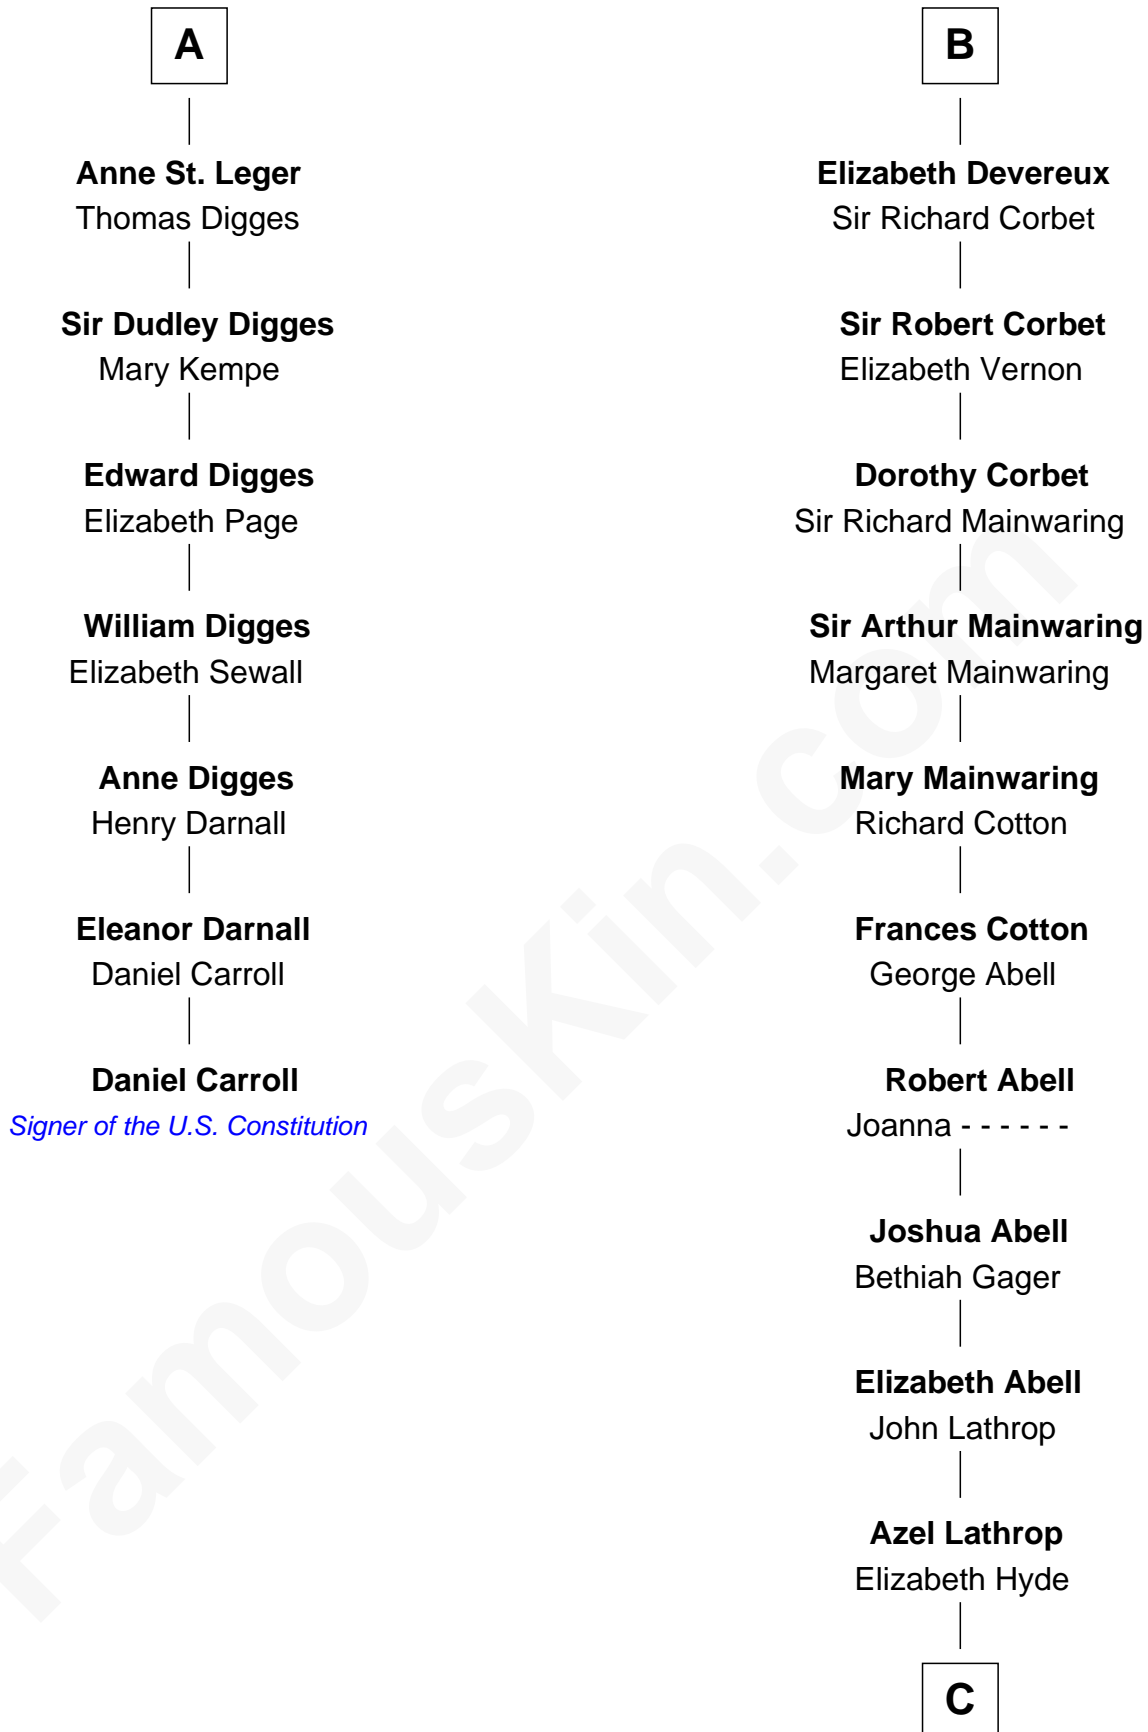

FamousKin.com Relationship Chart of

Daniel Carroll

Signer of the U.S. Constitution

13th cousin 6 times removed of

C. W. Post

Founder of Post Cereals

Sir Hugh I de Audley

Iseult de Mortimer

C

Erastus Lathrop

Sarah Bailey

Caroline Cushman Lathrop

Charles Rollin Post

C. W. Post

Founder of Post Cereals

FamousKin.com