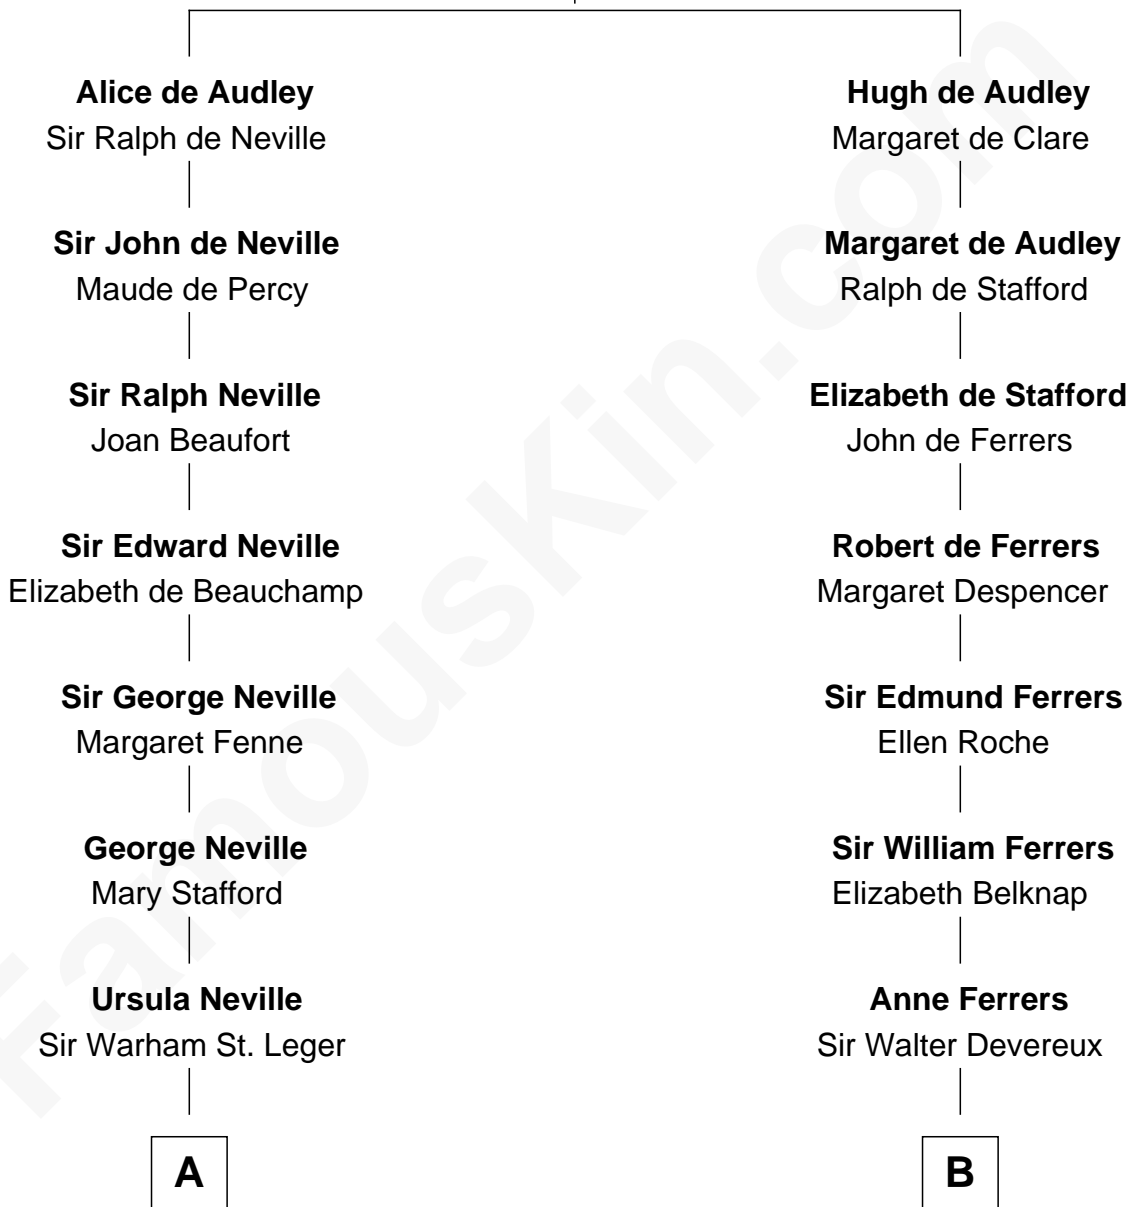

FamousKin.com Relationship Chart of

Daniel Carroll

Signer of the U.S. Constitution

13th cousin 6 times removed of

C. W. Post

Founder of Post Cereals

Sir Hugh I de Audley

Iseult de Mortimer

C

Erastus Lathrop

Sarah Bailey

Caroline Cushman Lathrop

Charles Rollin Post

C. W. Post

Founder of Post Cereals

FamousKin.com