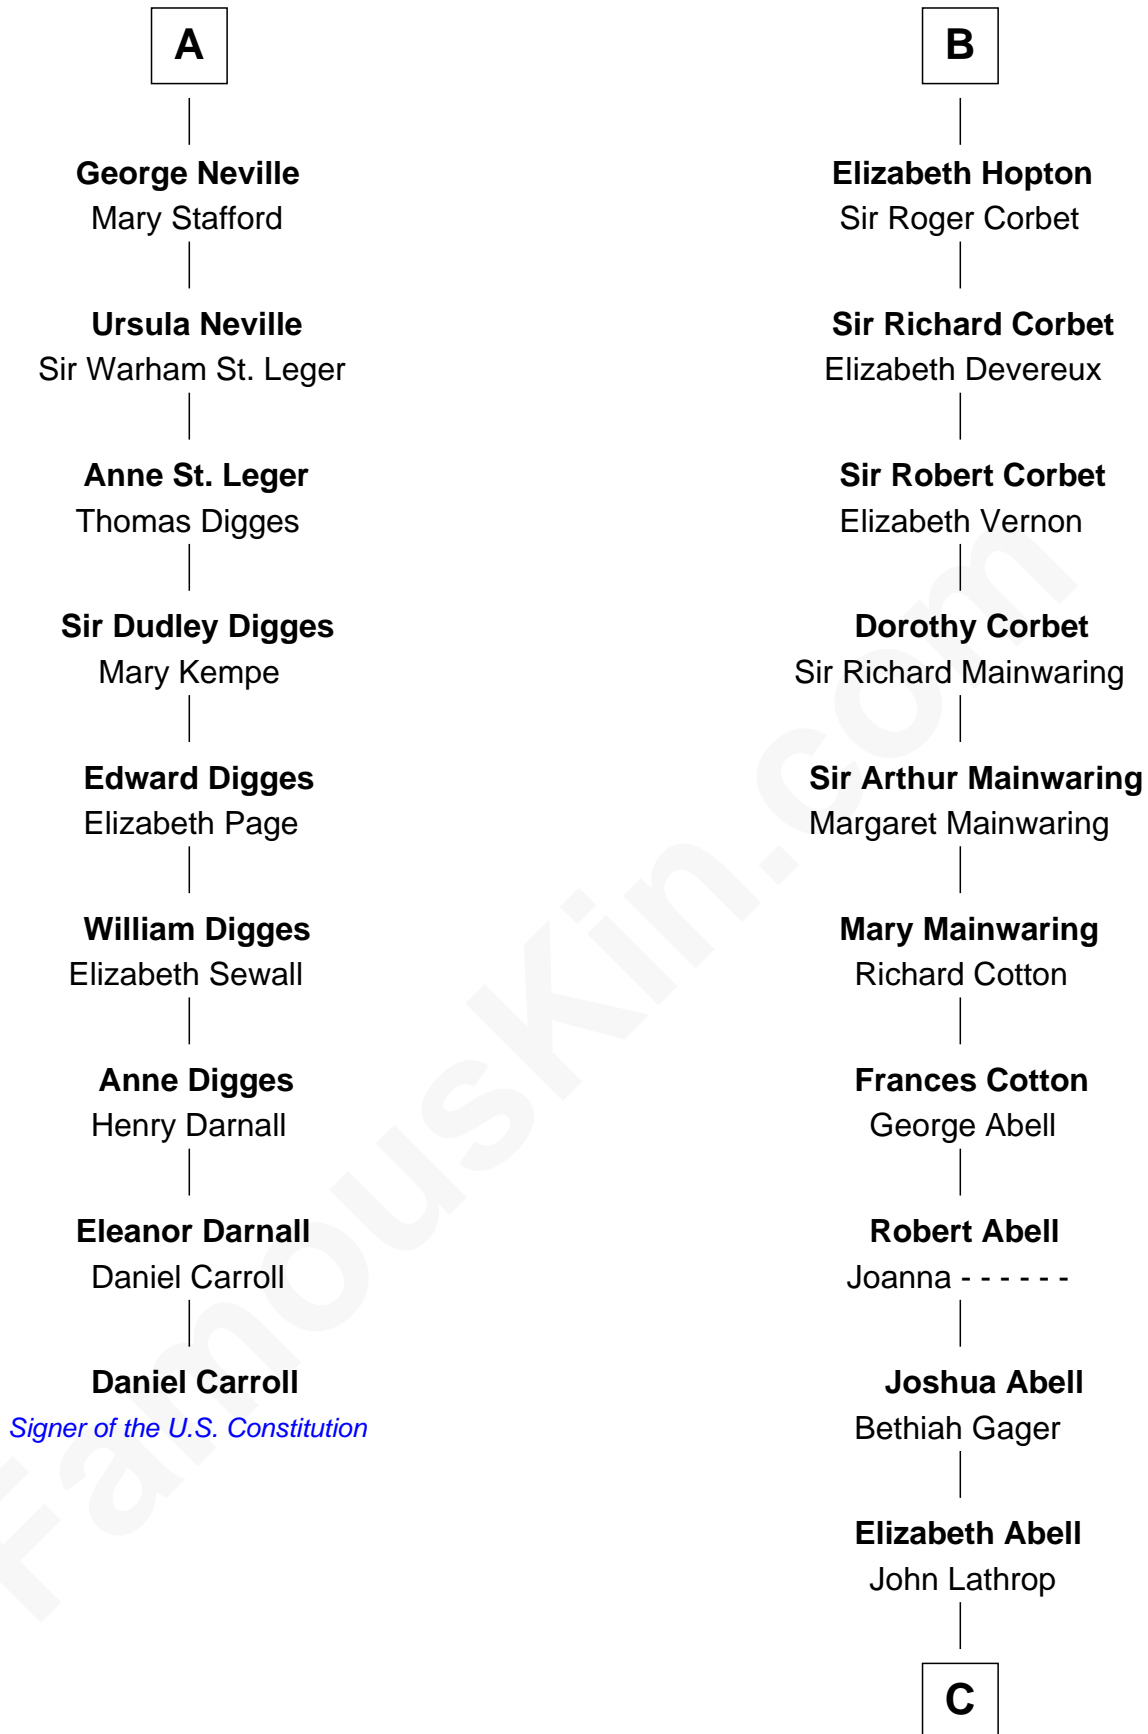

FamousKin.com

Relationship Chart of

Daniel Carroll

Signer of the U.S. Constitution

15th cousin 5 times removed of

C. W. Post

Founder of Post Cereals

C

Azel Lathrop
Elizabeth Hyde

Erastus Lathrop
Sarah Bailey

Caroline Cushman Lathrop
Charles Rollin Post

C. W. Post
Founder of Post Cereals

FamousKin.com