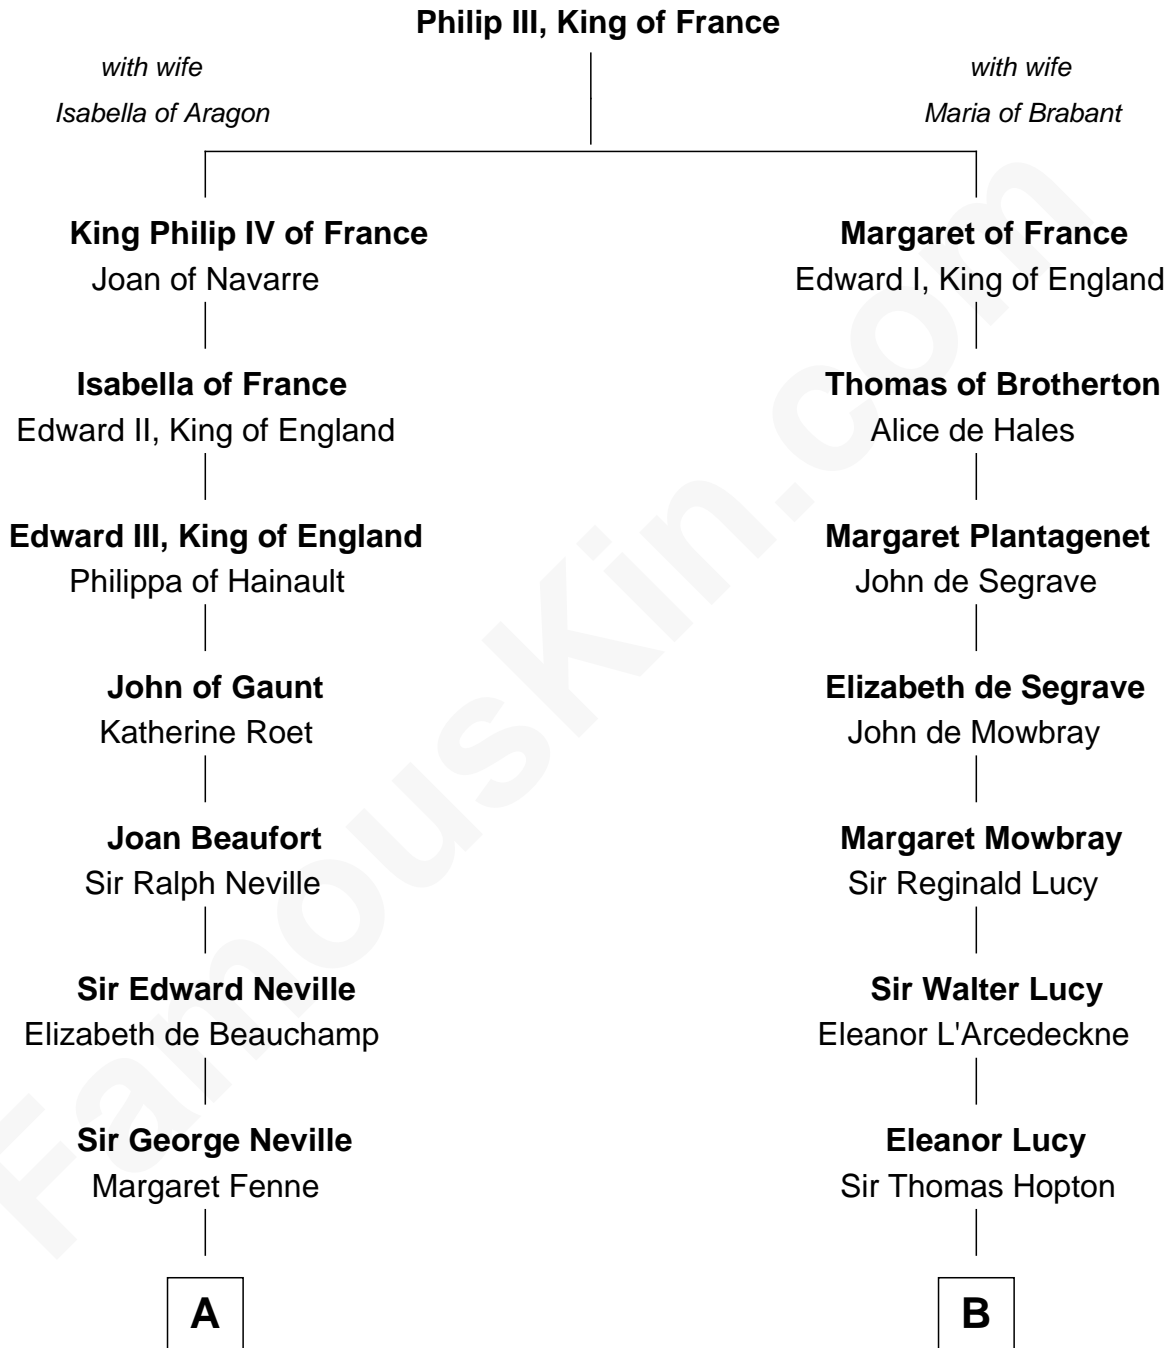

FamousKin.com

Relationship Chart of

Daniel Carroll

Signer of the U.S. Constitution

15th cousin 5 times removed of

C. W. Post

Founder of Post Cereals

C

Azel Lathrop
Elizabeth Hyde

Erastus Lathrop
Sarah Bailey

Caroline Cushman Lathrop
Charles Rollin Post

C. W. Post
Founder of Post Cereals

FamousKin.com