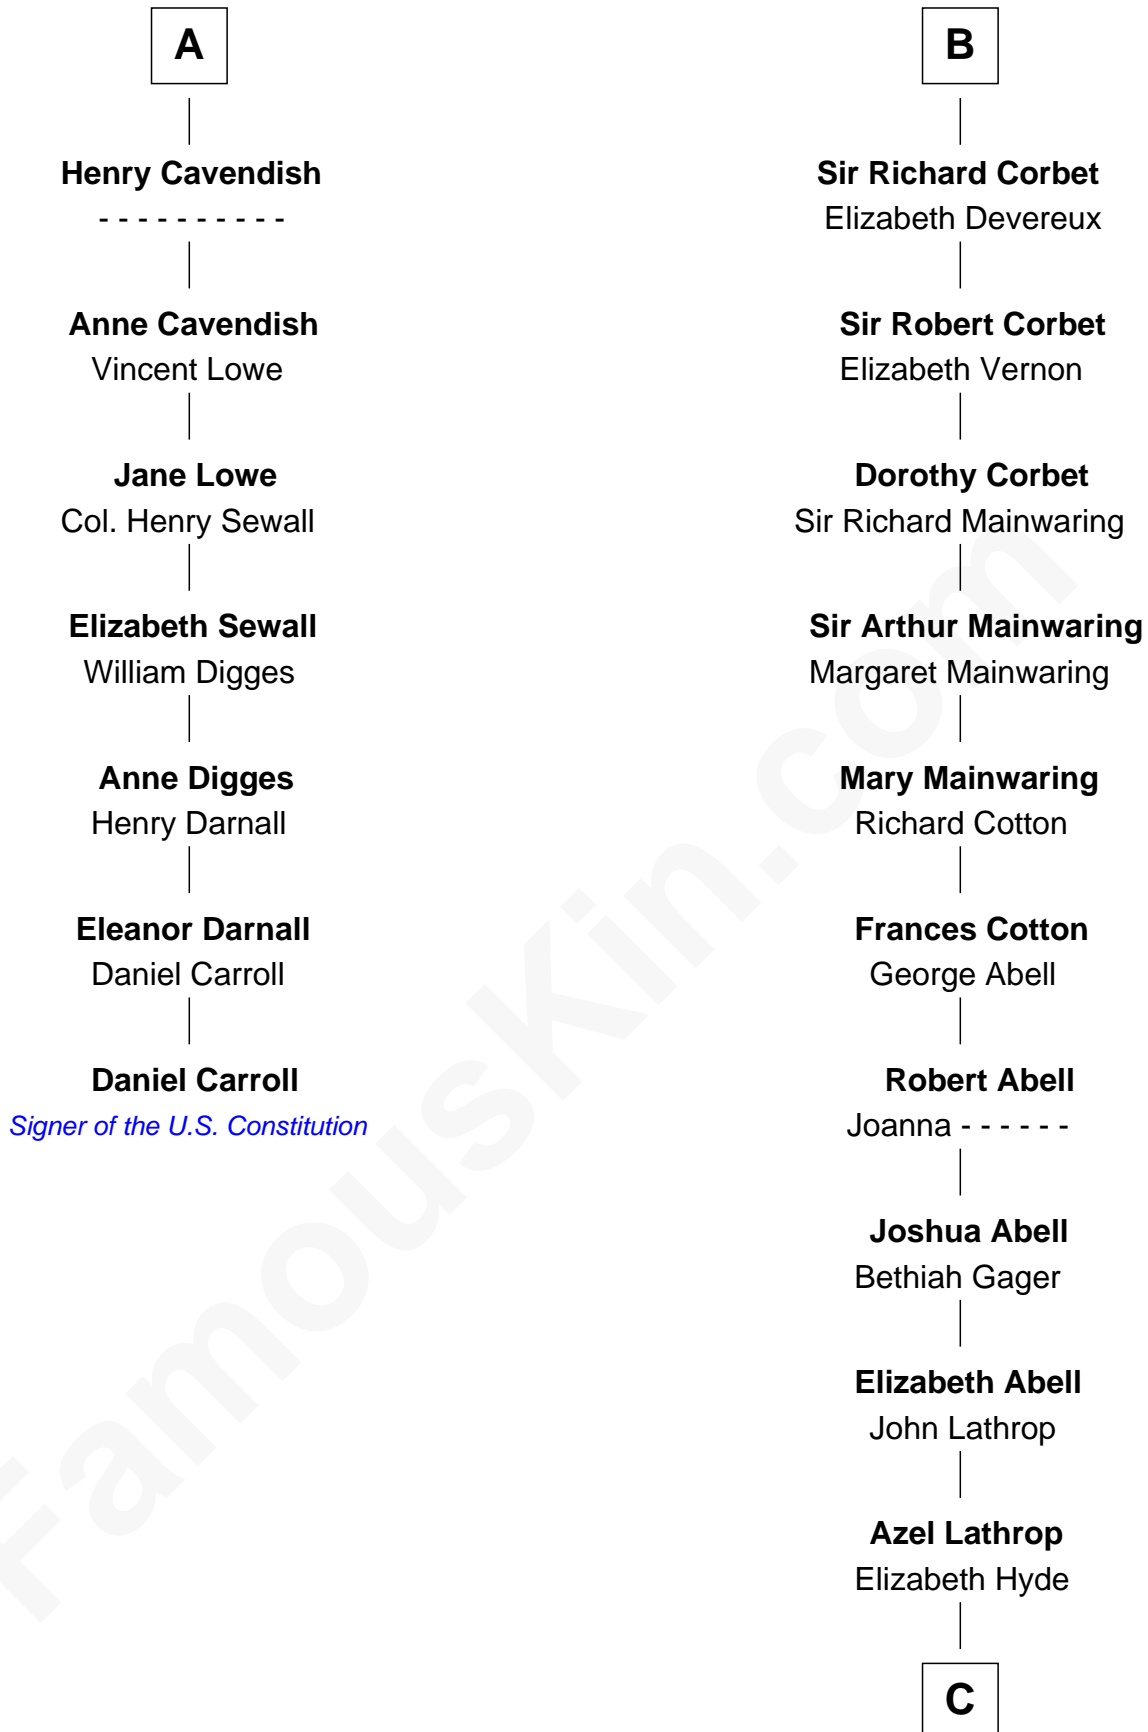

FamousKin.com Relationship Chart of

Daniel Carroll

Signer of the U.S. Constitution

13th cousin 6 times removed of

C. W. Post

Founder of Post Cereals

Sir Gilbert Talbot

Pernel le Boteler

C

Erastus Lathrop

Sarah Bailey

Caroline Cushman Lathrop

Charles Rollin Post

C. W. Post

Founder of Post Cereals

FamousKin.com