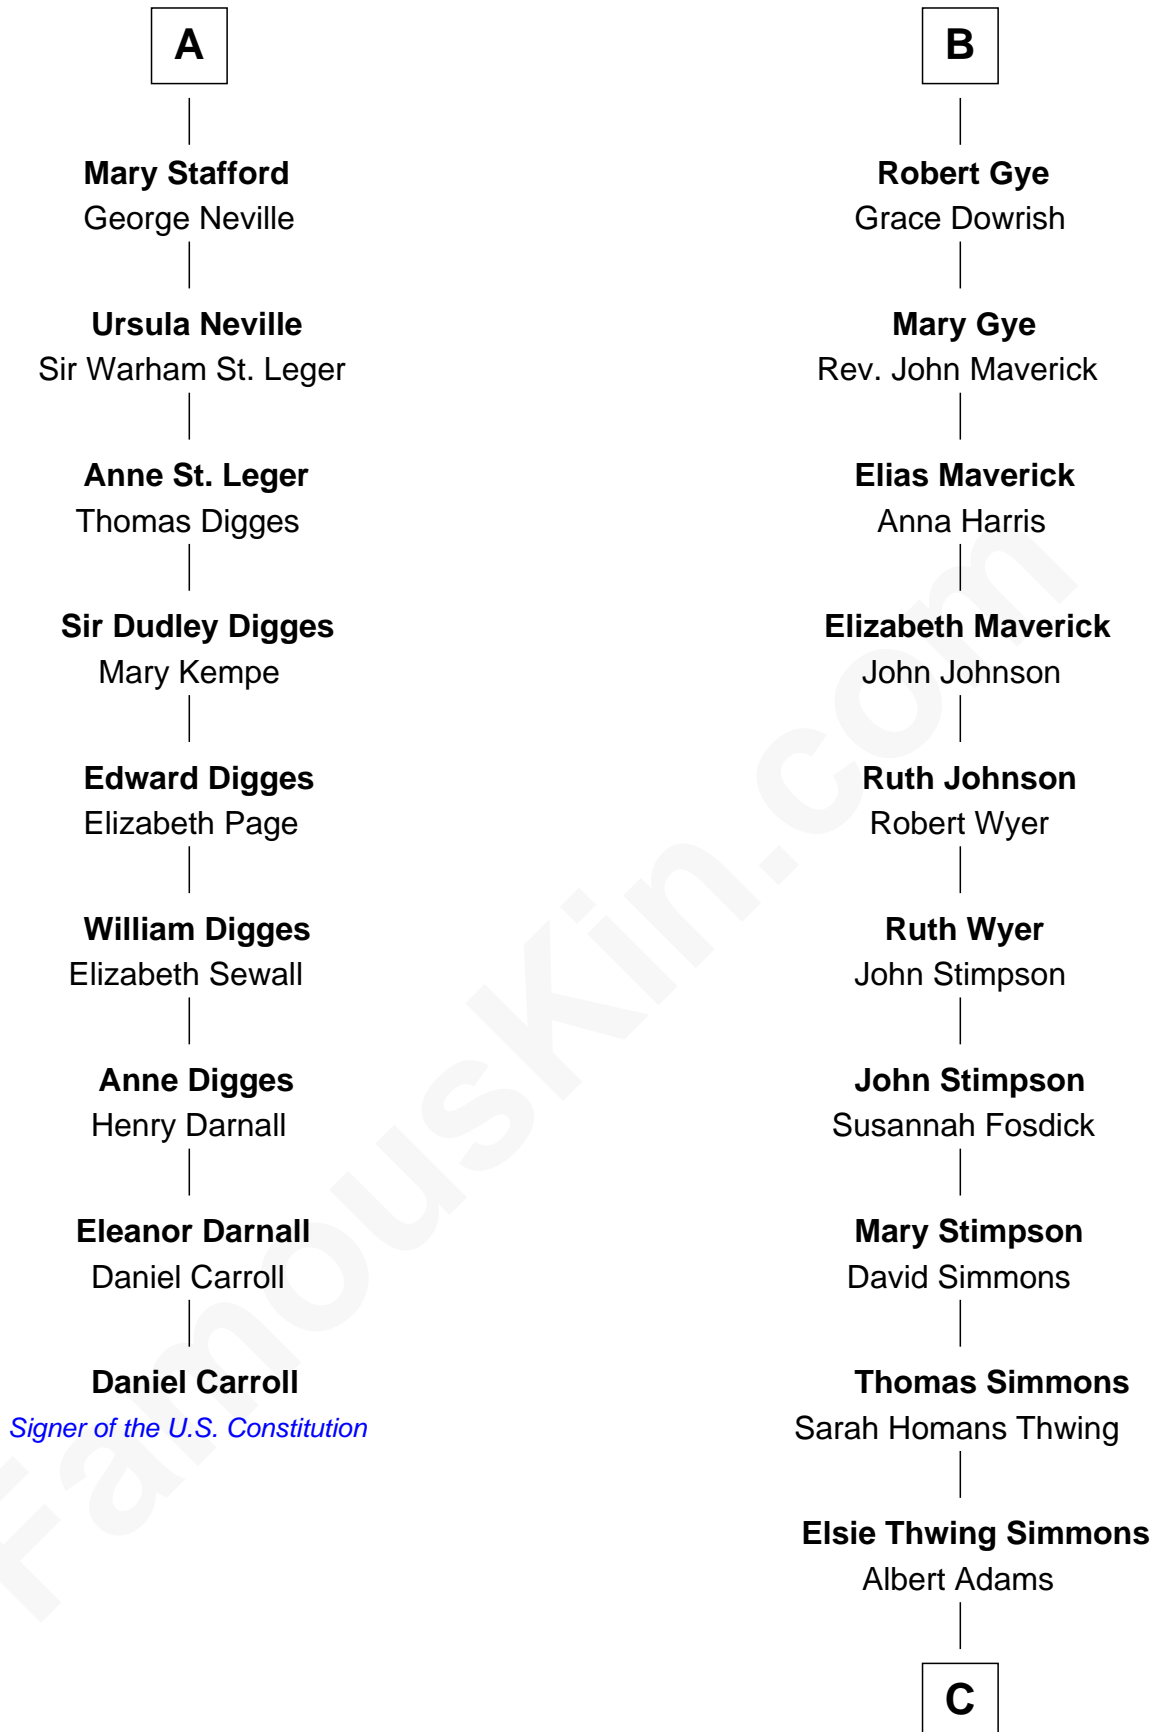

# FamousKin.com Relationship Chart of

**Daniel Carroll**

*Signer of the U.S. Constitution*

15th cousin 4 times removed of

**Pete Seeger**

*American Folk Singer*

**Henry Plantagenet**

Maud de Chaworth

Richard Fitzalan

**John Fitzalan**

Eleanor Maltravers

**Joan Fitzalan**

Sir William Echyngam

**Joan Echyngam**

Sir John Bayntun

**Henry Bayntun**

-----

**Jane Bayntun**

Thomas Prowse

**Mary Prowse**

John Gye

**B**

**C**

—  
**Elsie Simmons Adams**

Charles Louis Seeger

—  
**Charles Louis Seeger**

Constance de Clyver Edson

—  
**Pete Seeger**

*American Folk Singer*

FamousKin.com