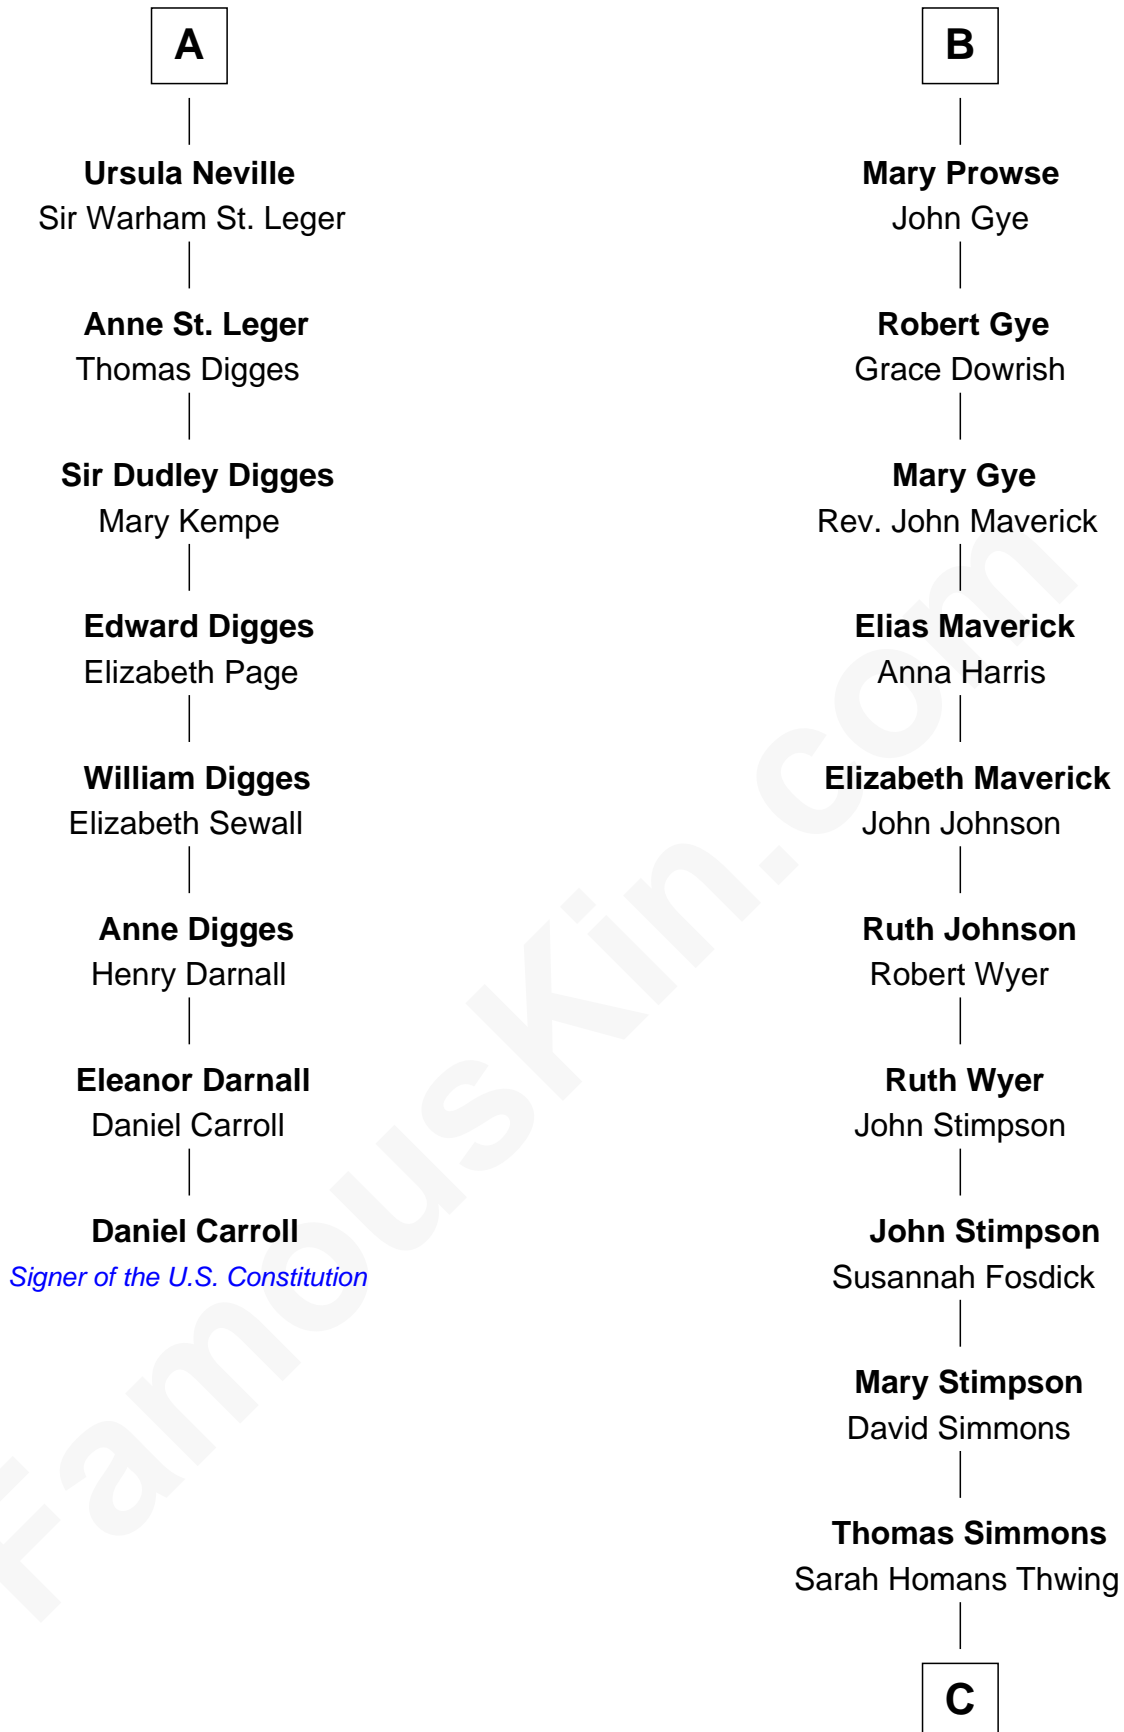

FamousKin.com Relationship Chart of

Daniel Carroll

Signer of the U.S. Constitution

14th cousin 6 times removed of

Pete Seeger

American Folk Singer

Sir Maurice de Berkeley

Eve la Zouche

John Maltravers

Sir John Maltravers

Gwenthin - - - - -

Eleanor Maltravers

John Fitzalan

Joan Fitzalan

Sir William Echyngham

Joan Echyngham

Sir John Bayntun

Henry Bayntun

- - - - -

Jane Bayntun

Thomas Prowse

B

C

—
Elsie Thwing Simmons