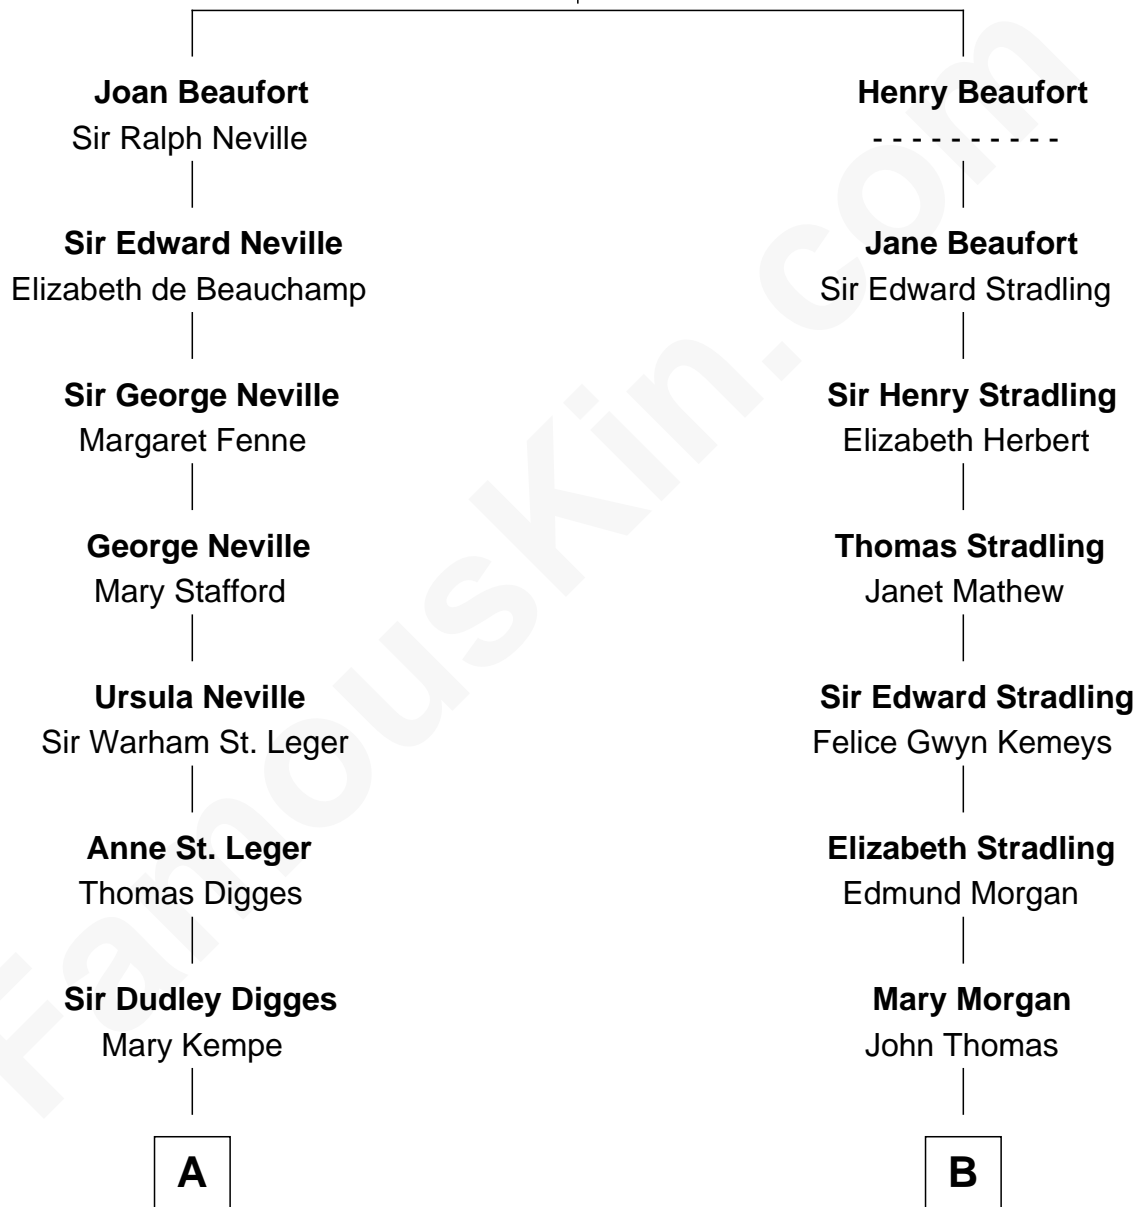

## Relationship Chart of

### Daniel Carroll

*Signer of the U.S. Constitution*

**11th cousin 9 times removed of**

### Sally Ride

*1st American Woman in Space*

**John of Gaunt**  
Katherine Roet

**C**

**Charles Everroad Richardson**

Blanche Gibson

**Jennie Mae Richardson**

Thomas Vernam Ride

**Dale Burdell Ride**

Carol Joyce Anderson

**Sally Ride**

*1st American Woman in Space*

FamousKin.com