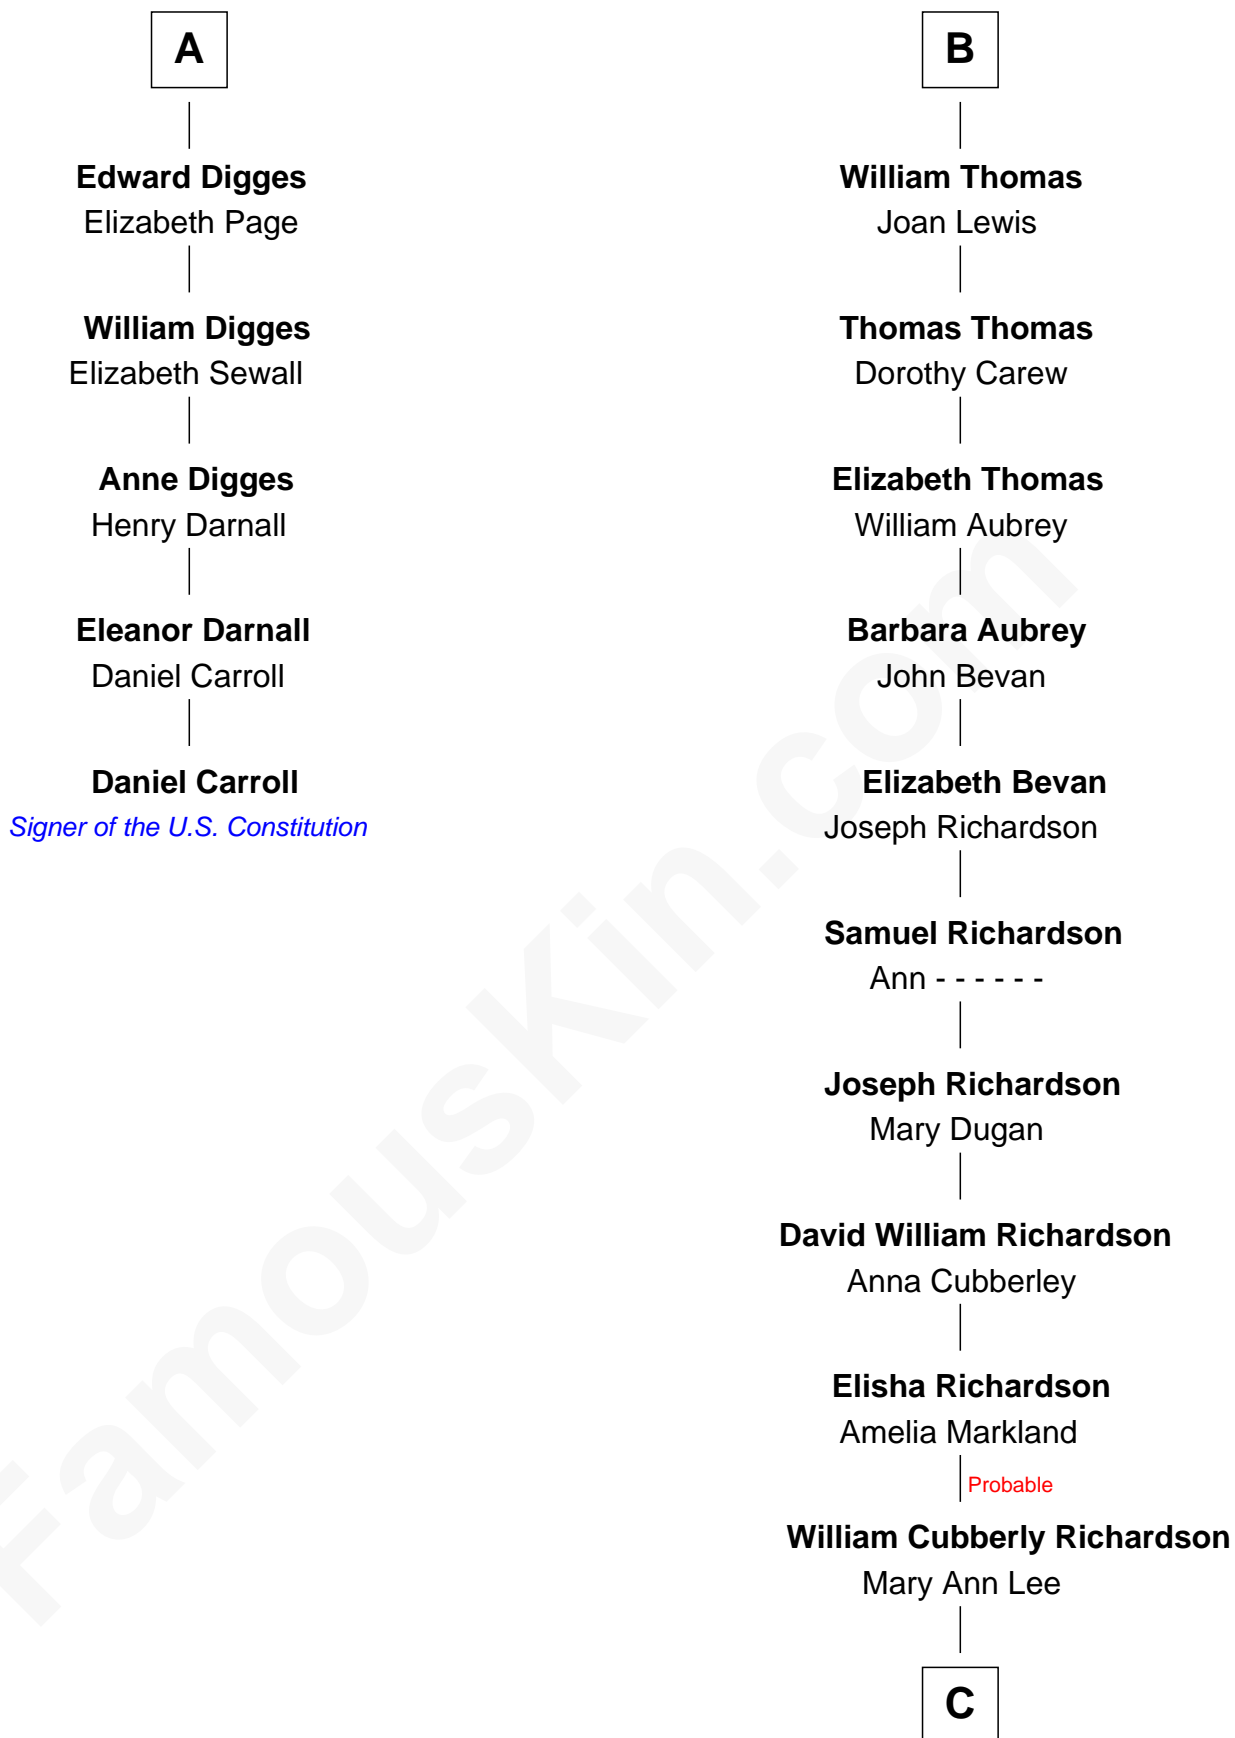

## Relationship Chart of

### Daniel Carroll

*Signer of the U.S. Constitution*

**11th cousin 9 times removed of**

### Sally Ride

*1st American Woman in Space*

**John of Gaunt**  
Katherine Roet

**C**

**Charles Everroad Richardson**

Blanche Gibson

**Jennie Mae Richardson**

Thomas Vernam Ride

**Dale Burdell Ride**

Carol Joyce Anderson

**Sally Ride**

*1st American Woman in Space*

FamousKin.com