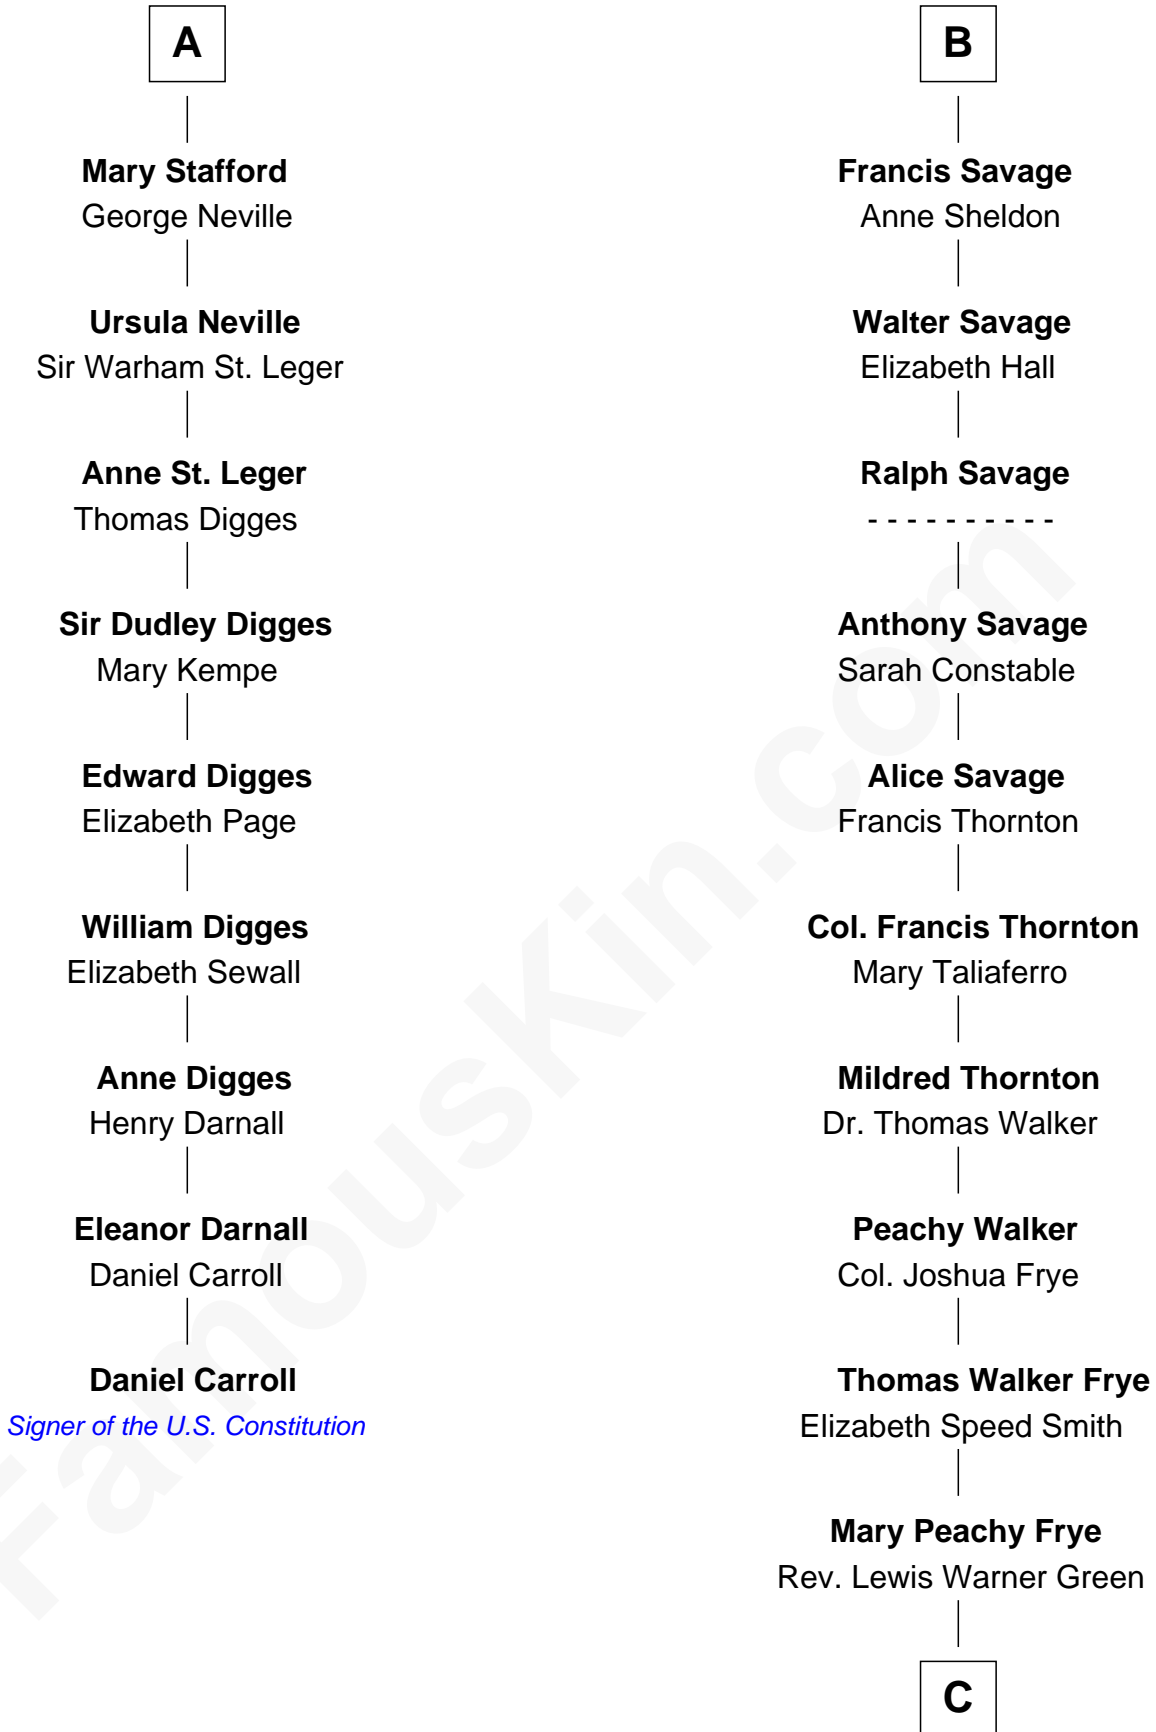

FamousKin.com

Relationship Chart of

Daniel Carroll

Signer of the U.S. Constitution

15th cousin 5 times removed of

Adlai Stevenson III

U.S. Senator from Illinois

Henry Plantagenet
Maud de Chaworth

Mary Plantagenet
Henry de Percy

Sir Henry Percy
Margaret de Neville

Sir Henry Percy
Elizabeth Mortimer

Sir Henry Percy
Eleanor Neville

Sir Henry Percy
Eleanor Poynings

Henry Percy
Maud Herbert

Eleanor Percy
Edward Stafford

A

Eleanor Plantagenet
Richard Fitzalan

Sir Richard Fitzalan
Elizabeth de Bohun

Elizabeth Fitzalan
Sir Robert Goushill

Joan Goushill
Sir Thomas Stanley

Katherine Stanley
Sir John Savage

Sir Christopher Savage
Anne Stanley

Sir Christopher Savage
Anne Lygon

B

C

—
Letitia Green

Adlai Ewing Stevenson

—
Lewis Green Stevenson

Helen Louise Davis

—
Adlai Ewing Stevenson