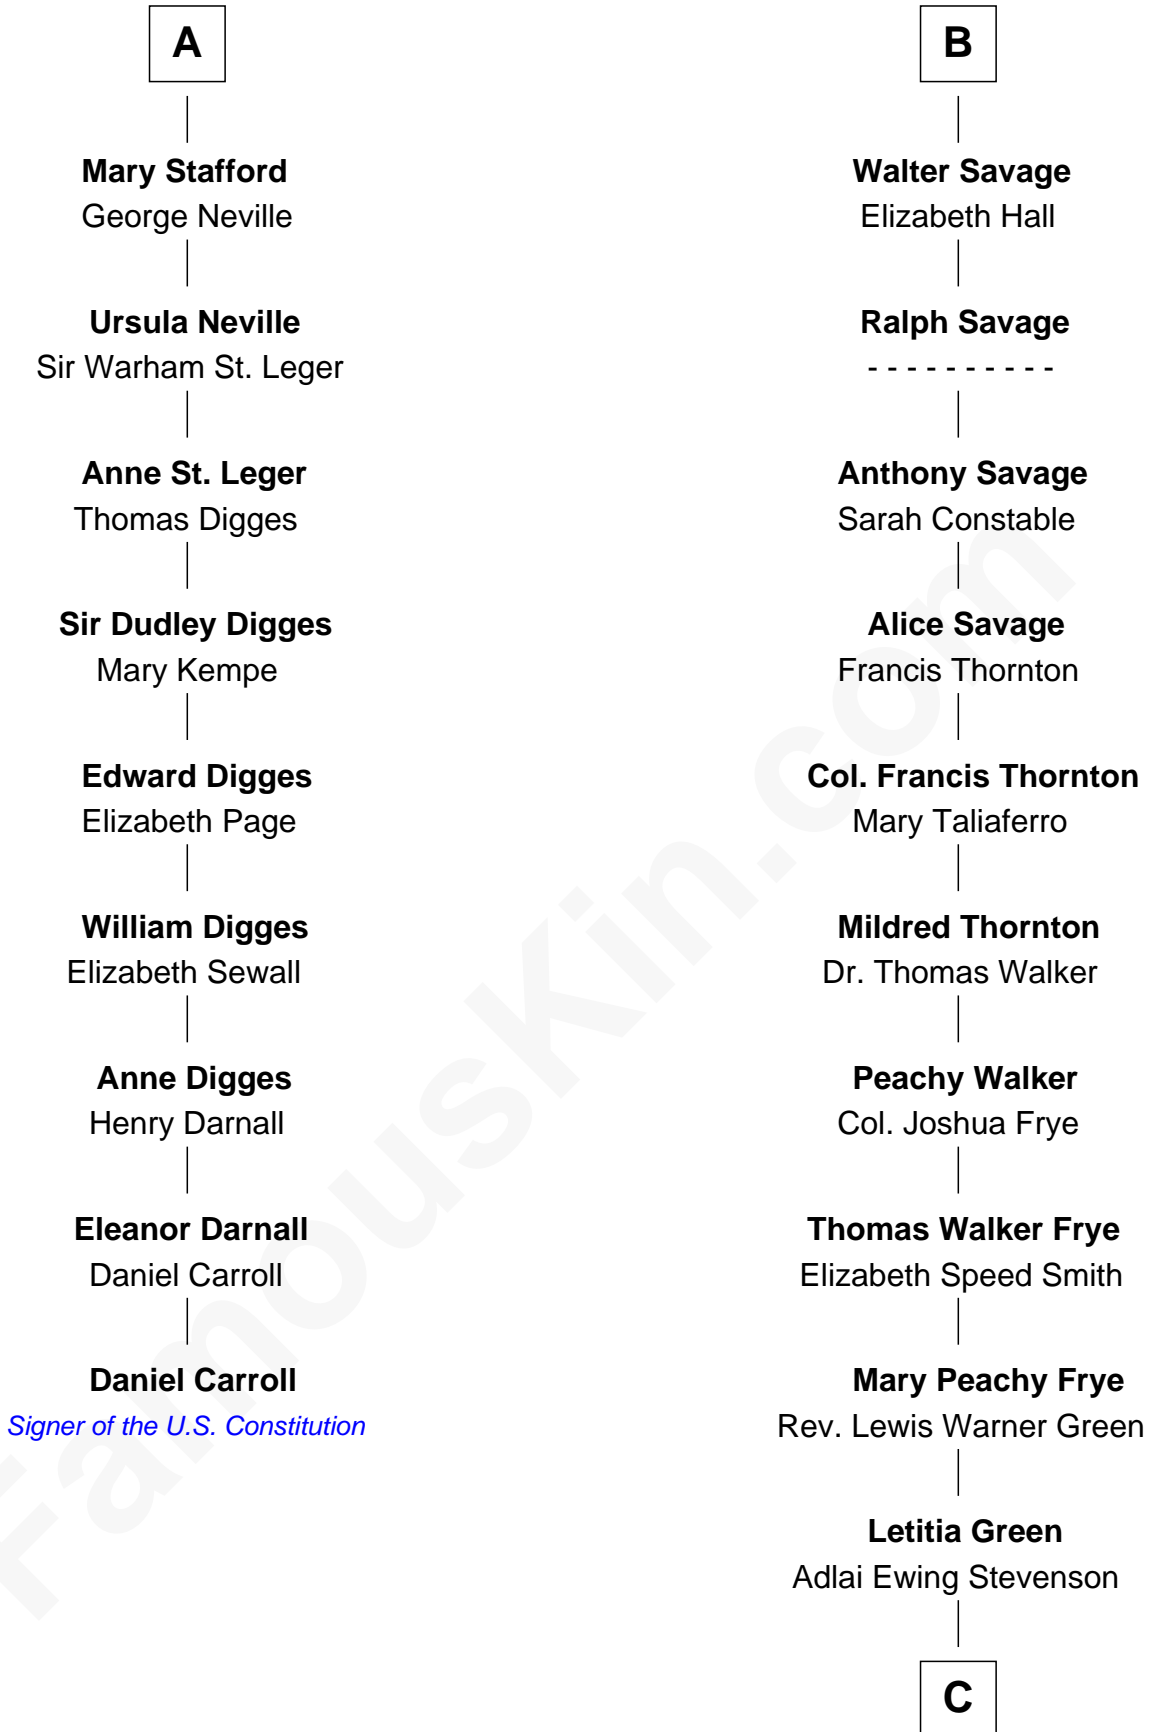

FamousKin.com

Relationship Chart of

Daniel Carroll

Signer of the U.S. Constitution

15th cousin 4 times removed of

Adlai Stevenson III

U.S. Senator from Illinois

C

Lewis Green Stevenson

Helen Louise Davis

Adlai Ewing Stevenson

Ellen Borden

Adlai Stevenson III

U.S. Senator from Illinois

FamousKin.com