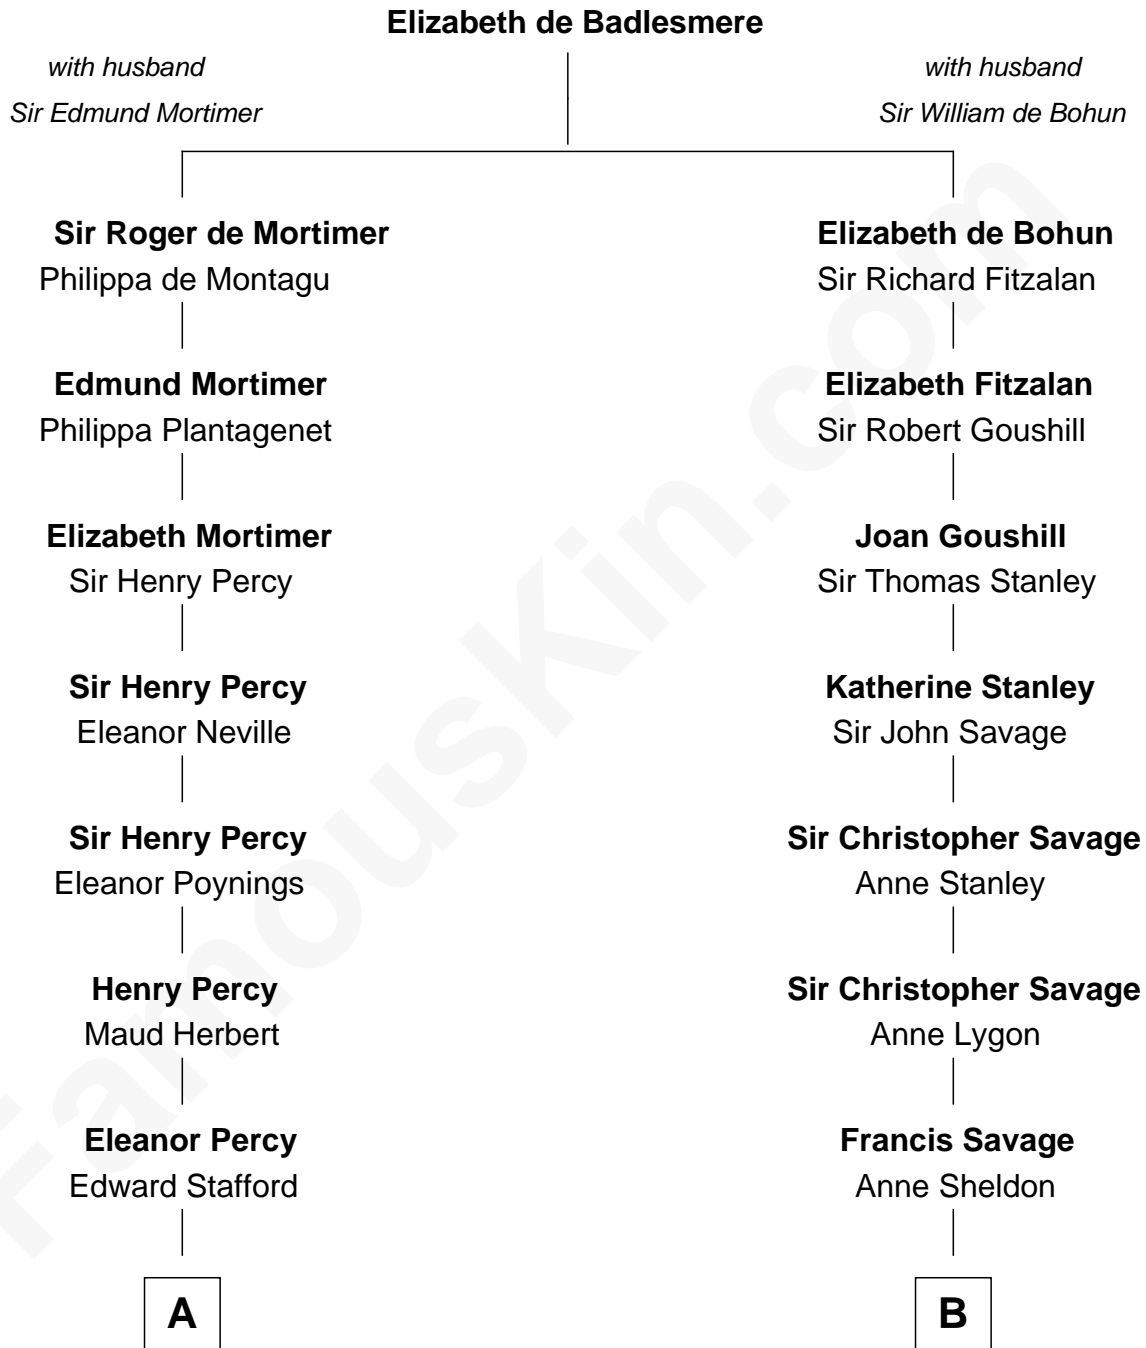

FamousKin.com

Relationship Chart of

Daniel Carroll

Signer of the U.S. Constitution

15th cousin 4 times removed of

Adlai Stevenson III

U.S. Senator from Illinois

C

Lewis Green Stevenson

Helen Louise Davis

Adlai Ewing Stevenson

Ellen Borden

Adlai Stevenson III

U.S. Senator from Illinois

FamousKin.com