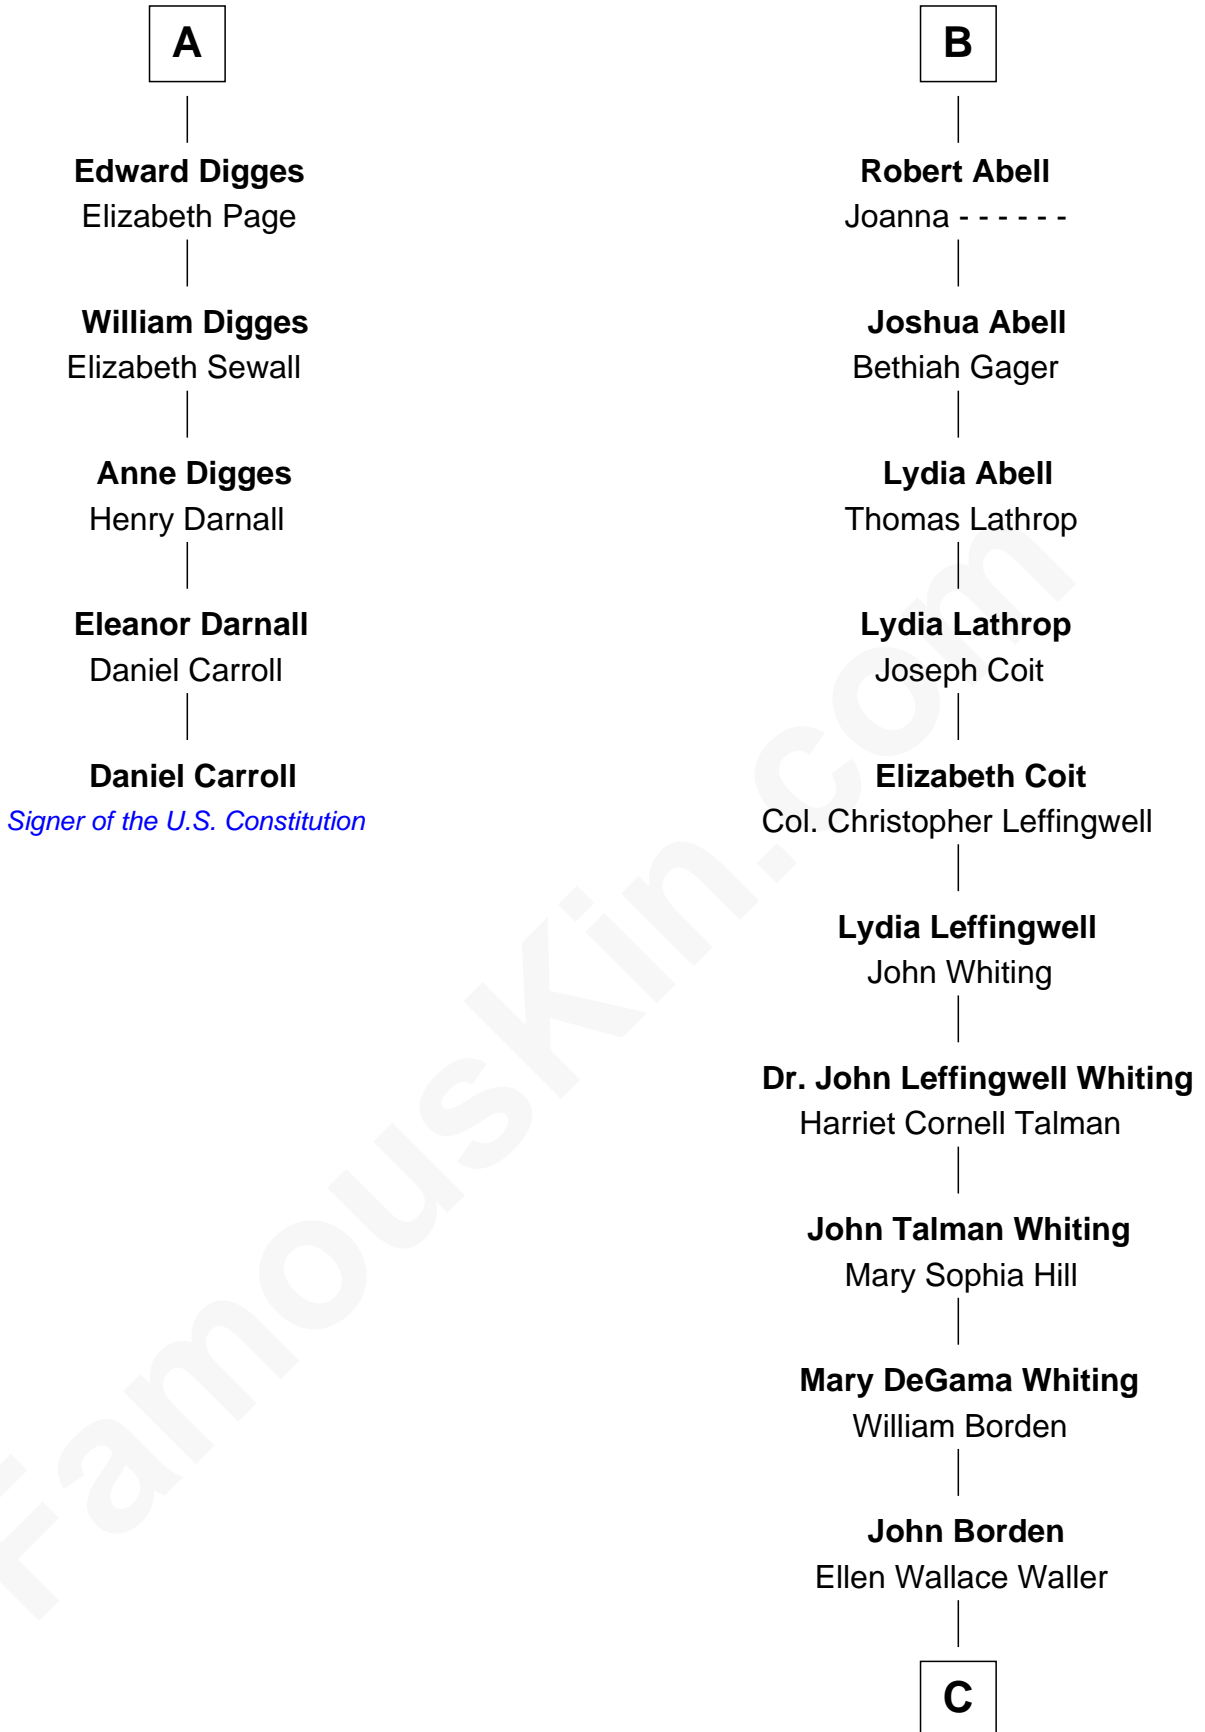

FamousKin.com

Relationship Chart of

Daniel Carroll

Signer of the U.S. Constitution

11th cousin 7 times removed of

Adlai Stevenson III

U.S. Senator from Illinois

Sir Walter Devereux

Sir Walter Devereux

Anne Ferrers

Elizabeth Devereux

Sir Richard Corbet

Sir Robert Corbet

Elizabeth Vernon

Dorothy Corbet

Sir Richard Mainwaring

Sir Arthur Mainwaring

Margaret Mainwaring

Mary Mainwaring

Richard Cotton

Frances Cotton

George Abell

B

C