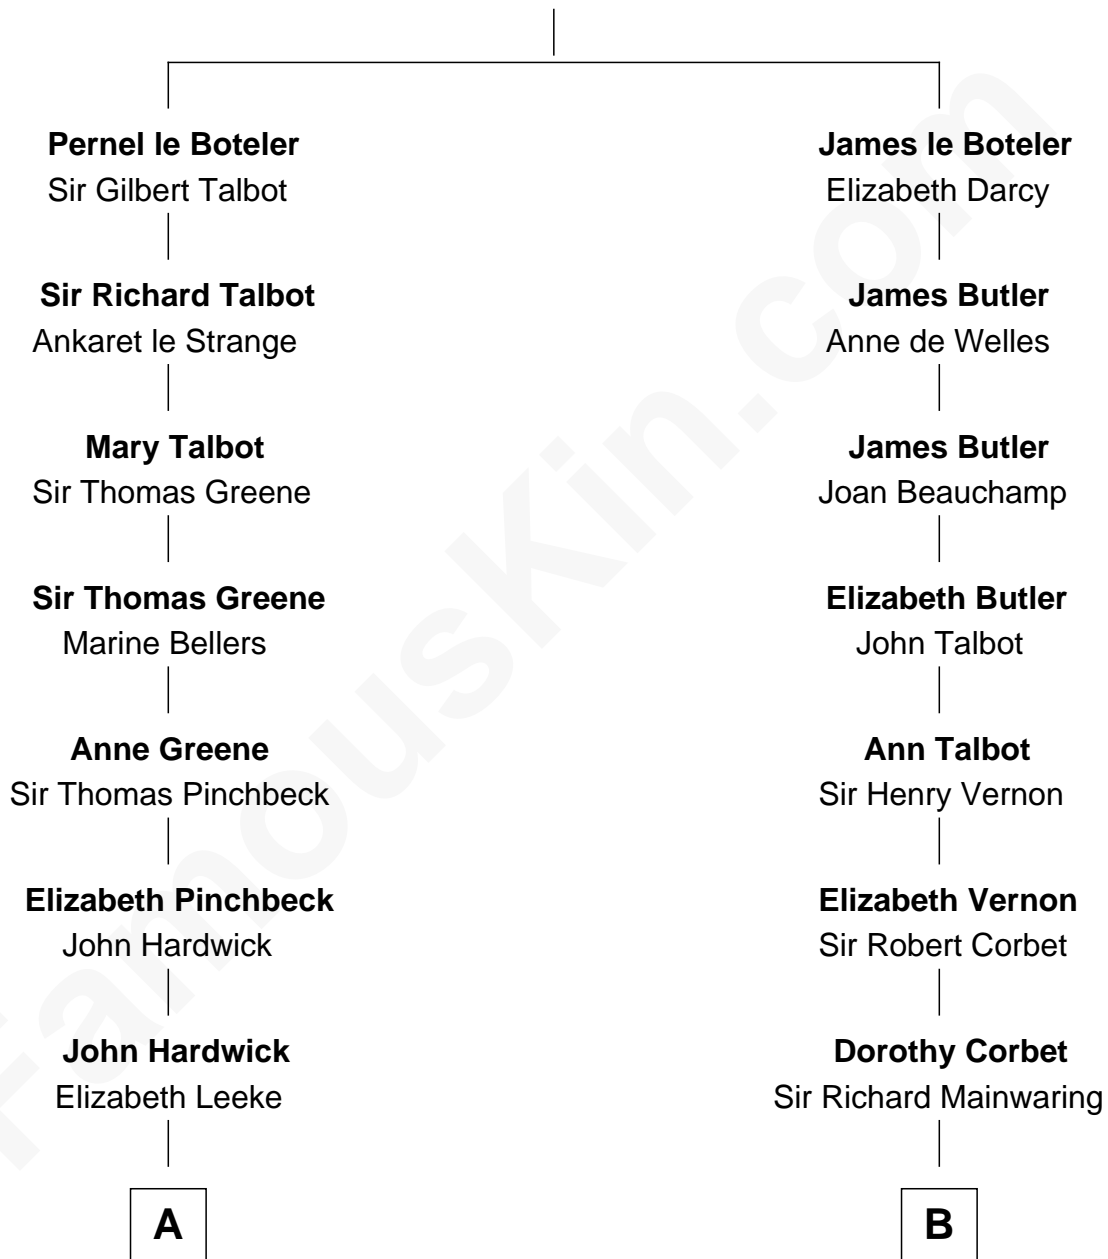

FamousKin.com Relationship Chart of

Daniel Carroll

Signer of the U.S. Constitution

14th cousin 7 times removed of

Adlai Stevenson III

U.S. Senator from Illinois

Sir James le Boteler

Eleanor de Bohun

C

John Talman Whiting

Mary Sophia Hill

Mary DeGama Whiting

William Borden

John Borden

Ellen Wallace Waller

Ellen Borden