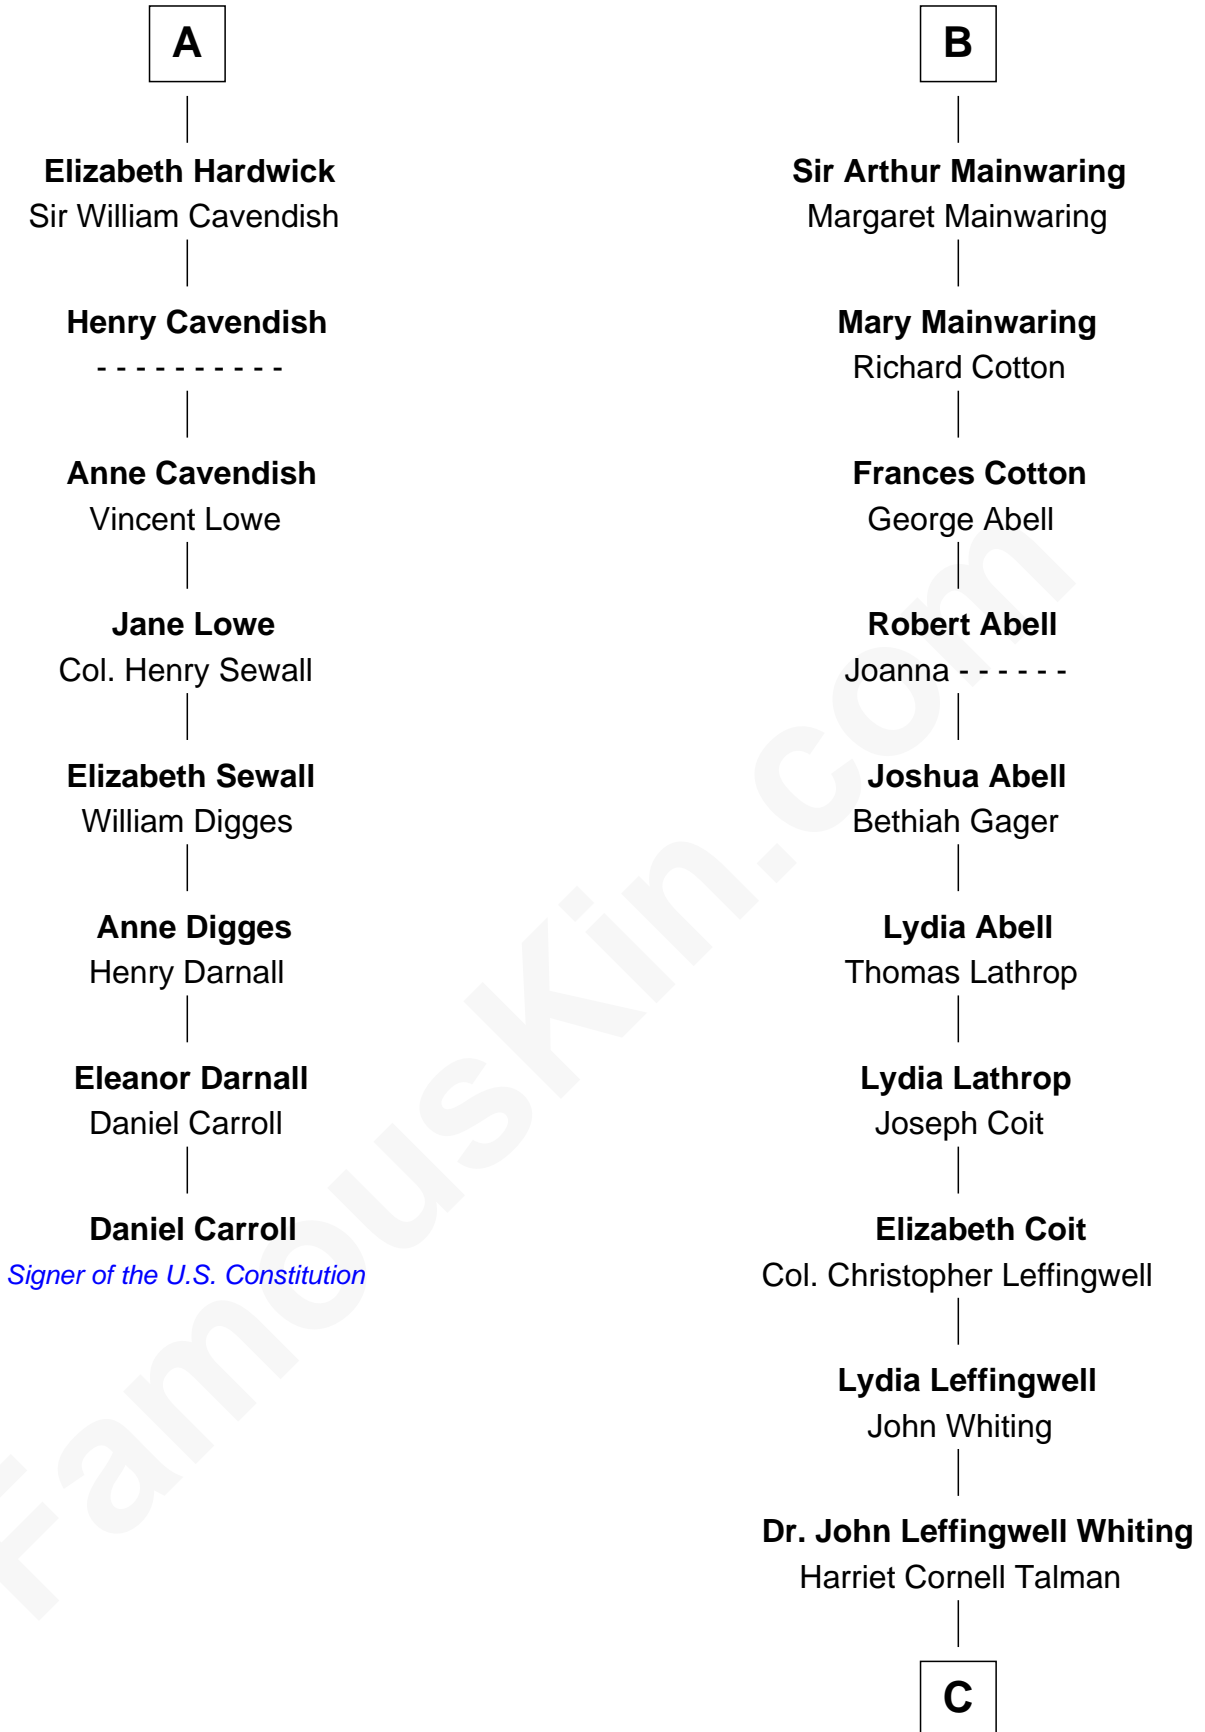

FamousKin.com Relationship Chart of

Daniel Carroll

Signer of the U.S. Constitution

14th cousin 7 times removed of

Adlai Stevenson III

U.S. Senator from Illinois

Sir James le Boteler

Eleanor de Bohun

C

John Talman Whiting

Mary Sophia Hill

Mary DeGama Whiting

William Borden

John Borden

Ellen Wallace Waller

Ellen Borden