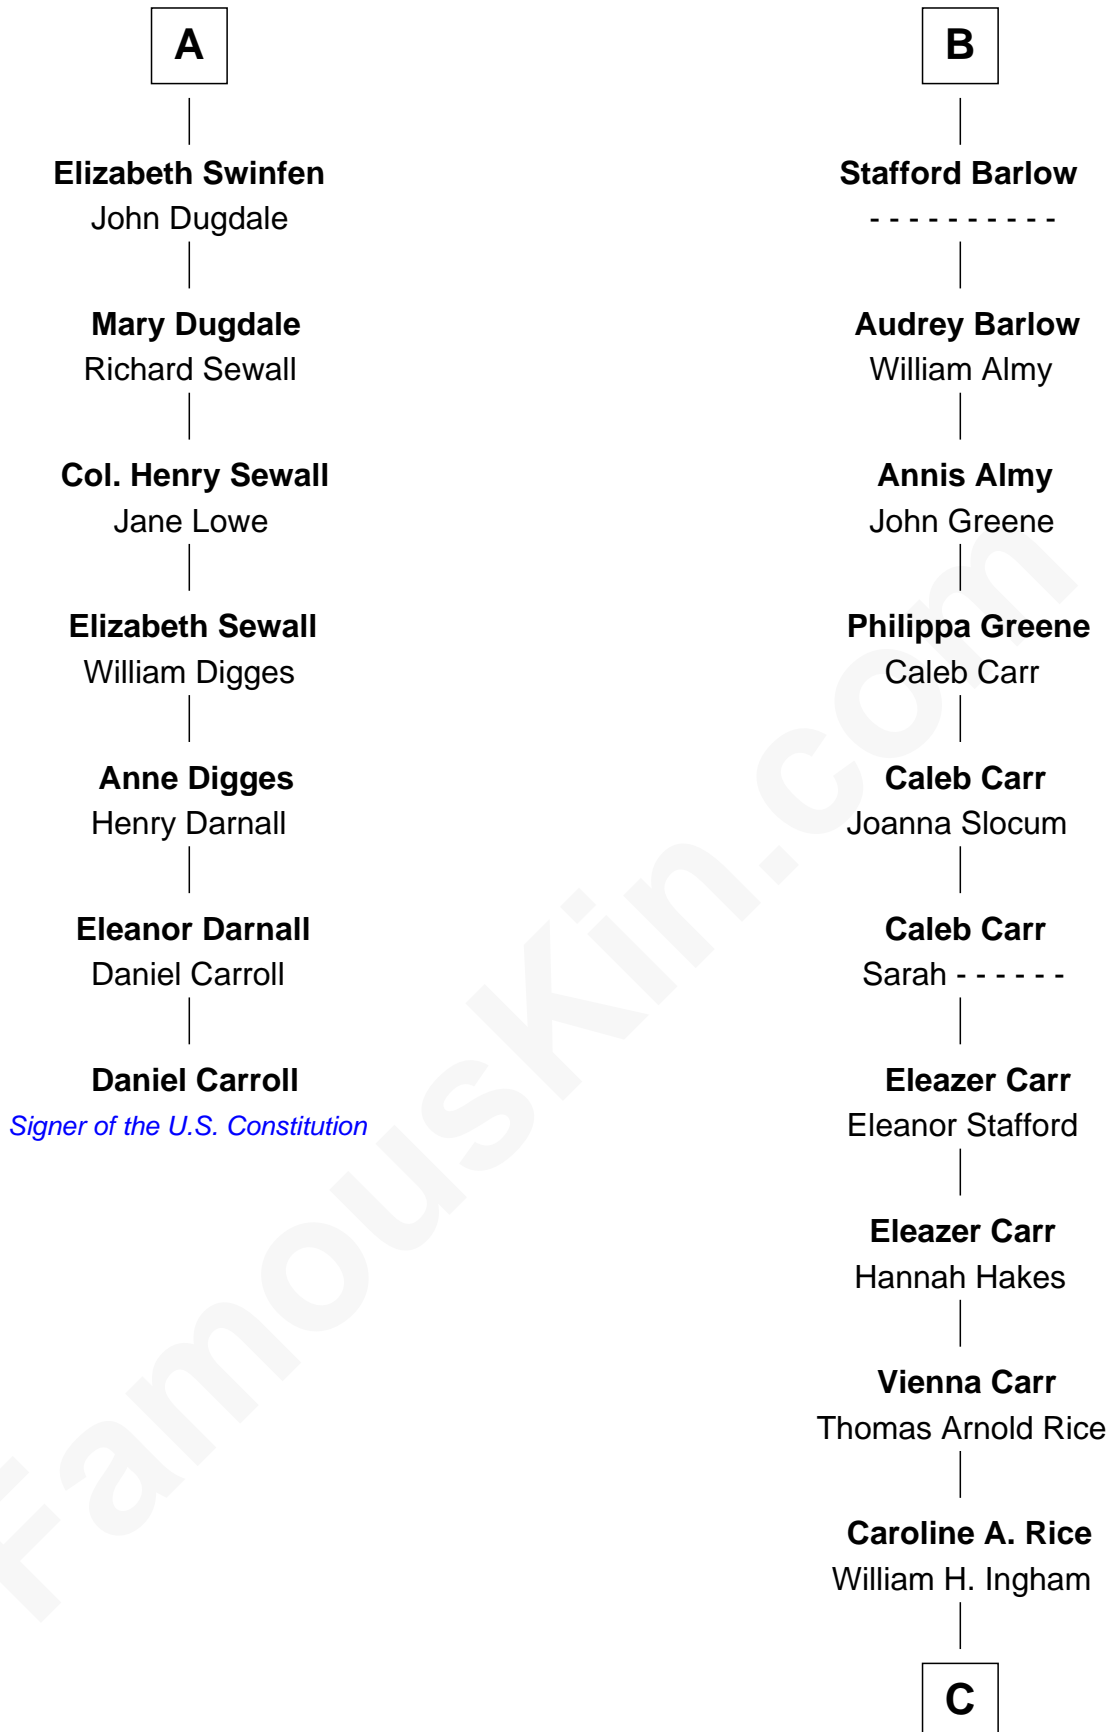

FamousKin.com Relationship Chart of

Daniel Carroll

Signer of the U.S. Constitution

13th cousin 6 times removed of

Charlie Munger

Vice-Chairman of Berkshire Hathaway

Sir John Stafford

Margaret Stafford

Sir Humphrey Stafford

Elizabeth Burdet

Sir Humphrey Stafford

Eleanor Aylesbury

Humphrey Stafford

Katherine Fray

Sir Humphrey Stafford

Margaret Fogge

Sir Humphrey Stafford

Margaret Tame

Ellen Stafford

Thomas Barlow

B

C

Helen Vienna Ingham

Charles W. Russell