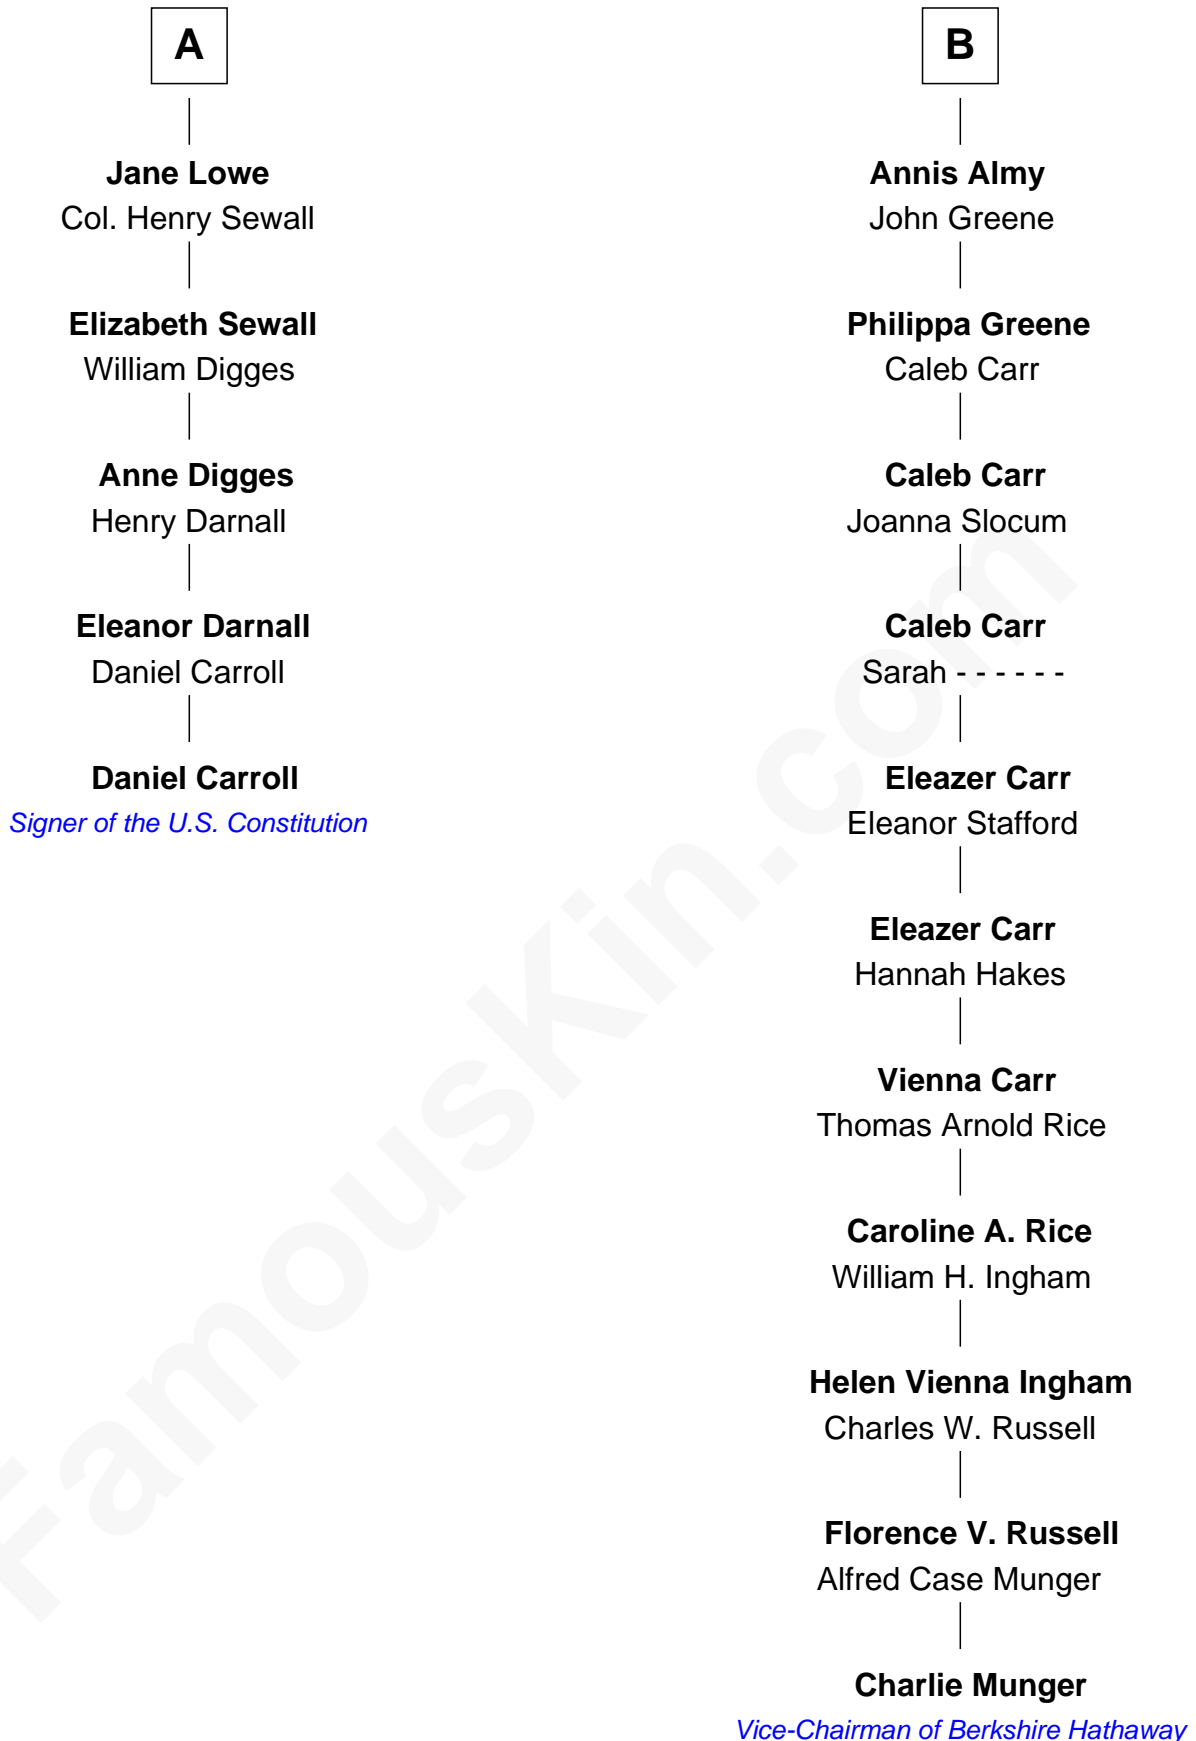

Charlie Munger photo by [Nick Webb](#) (CC BY 2.0)