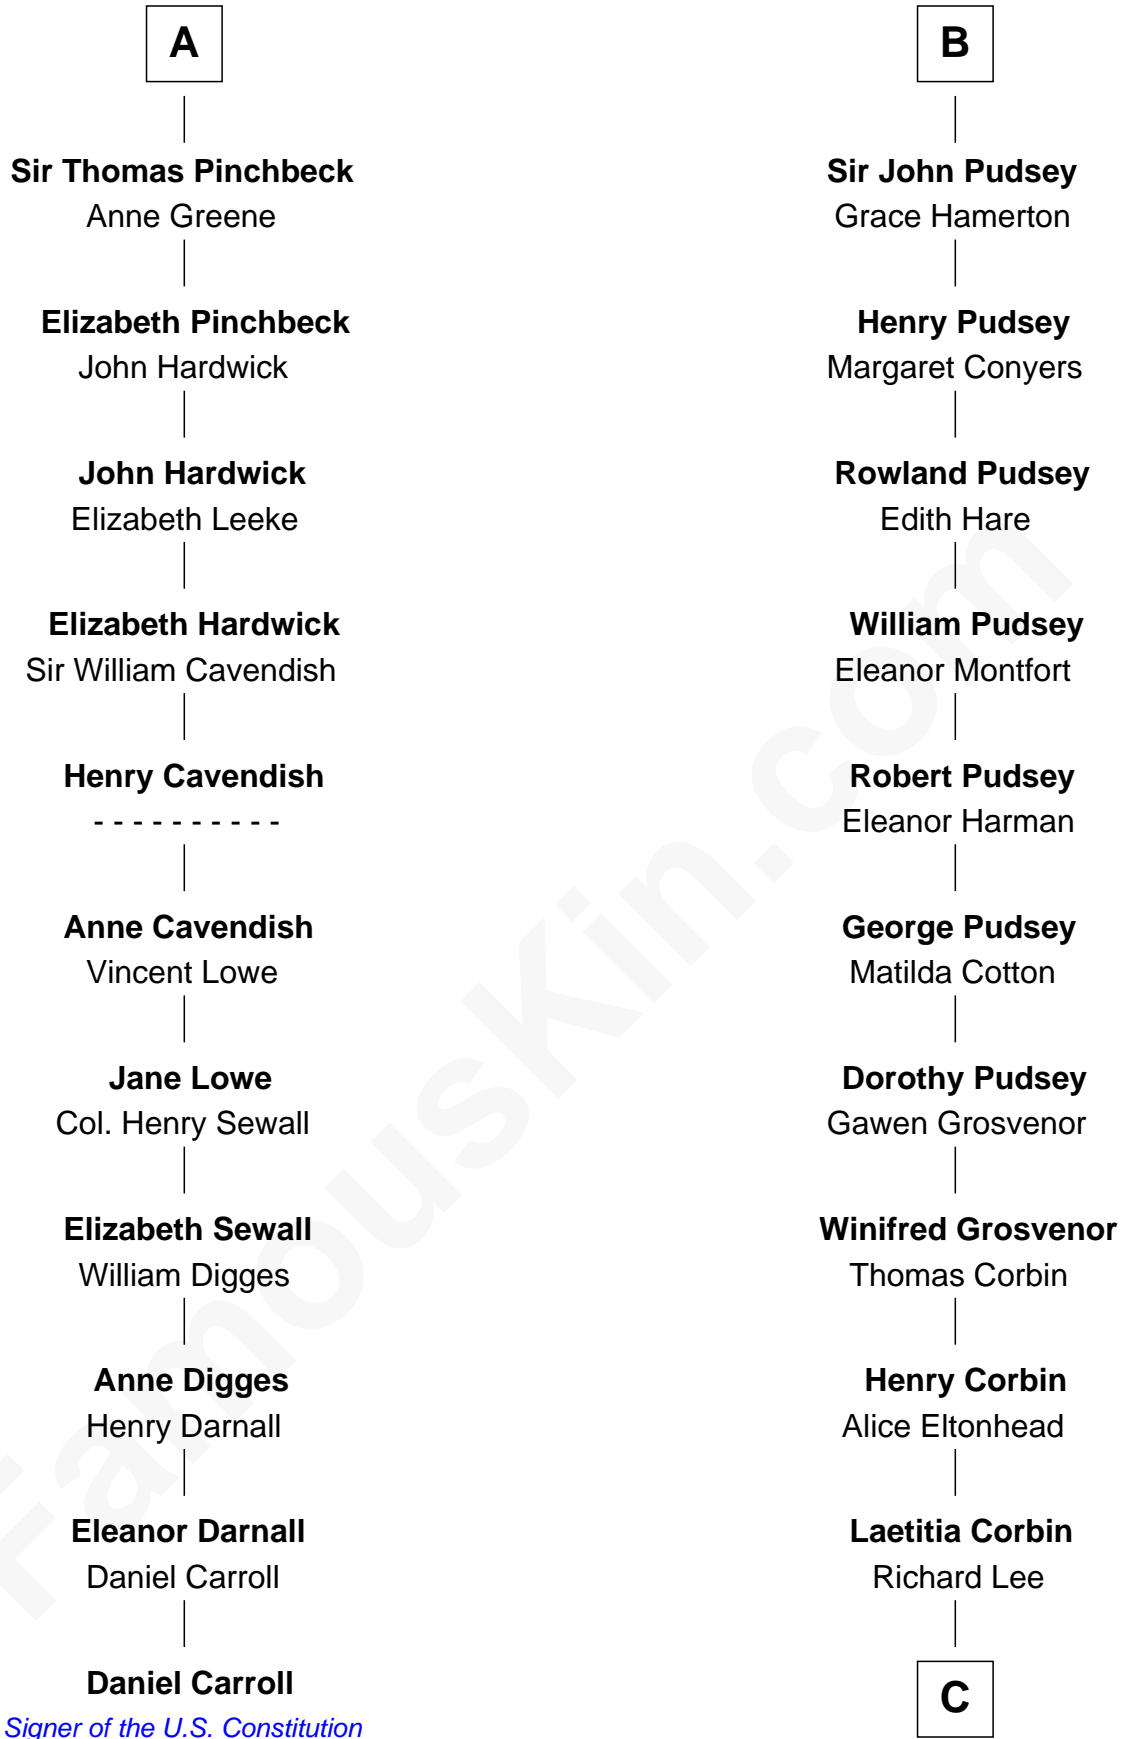

FamousKin.com

Relationship Chart of

Daniel Carroll

Signer of the U.S. Constitution

17th cousin 2 times removed of

Henry Lee III

9th Governor of Virginia

C

Henry Lee
Mary Bland

Col. Henry Lee
Lucy Grymes

Henry Lee III
Light-Horse Harry

FamousKin.com