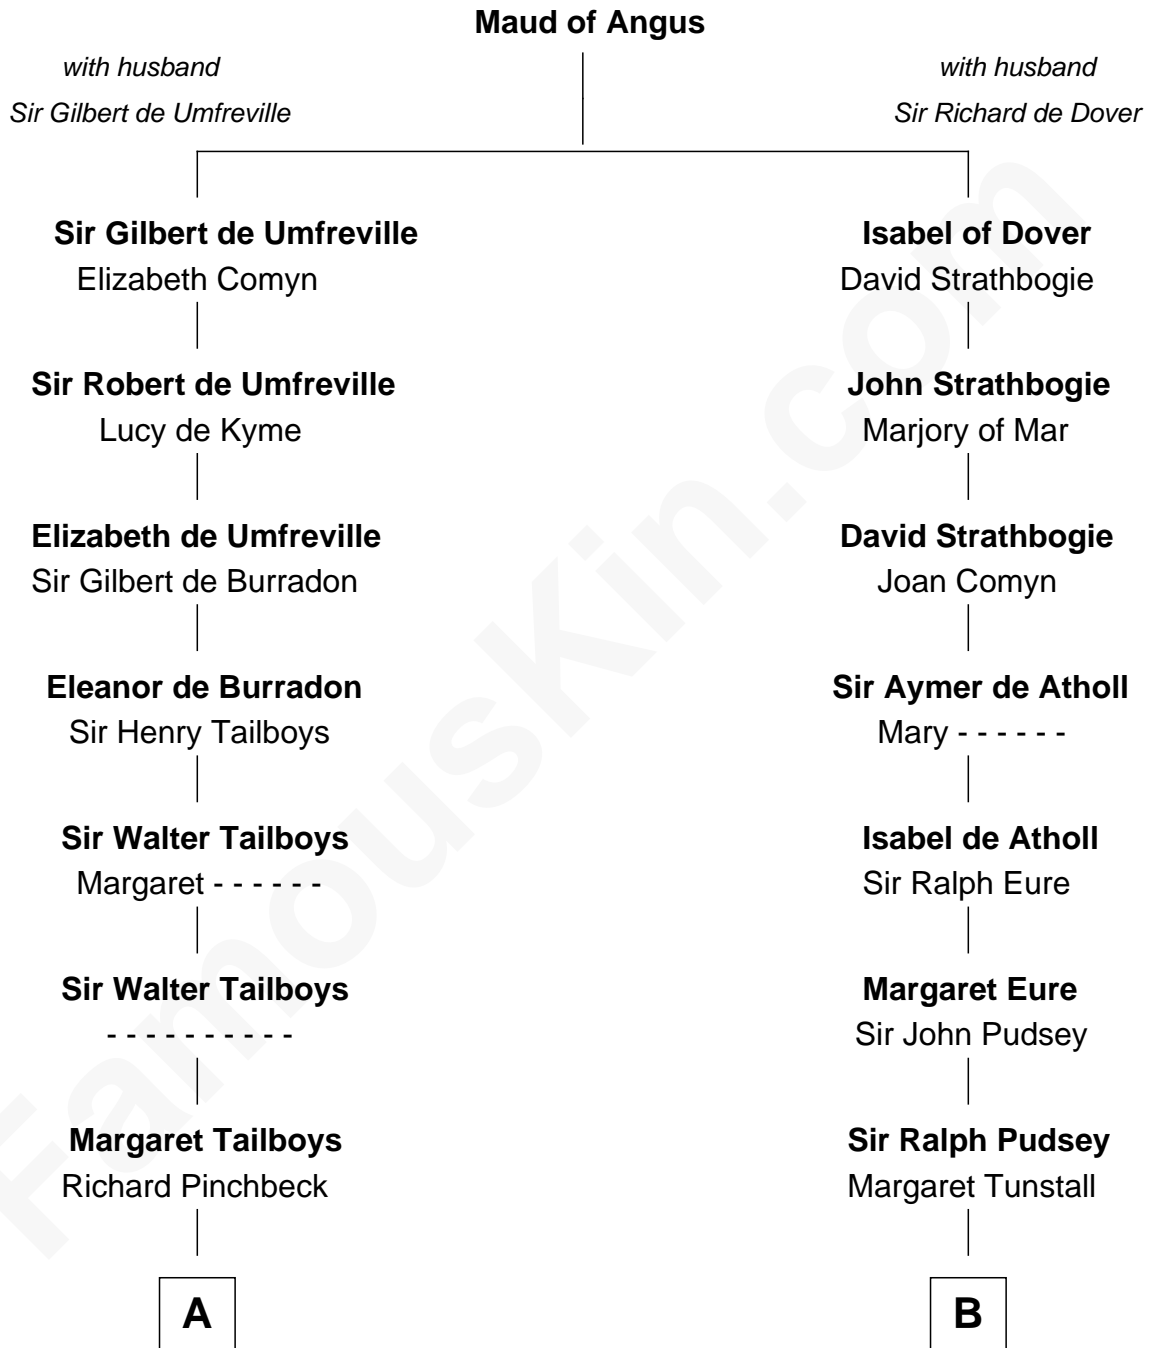

FamousKin.com

Relationship Chart of

Daniel Carroll

Signer of the U.S. Constitution

17th cousin 2 times removed of

Henry Lee III

9th Governor of Virginia

C

Henry Lee
Mary Bland

Col. Henry Lee
Lucy Grymes

Henry Lee III
Light-Horse Harry

FamousKin.com