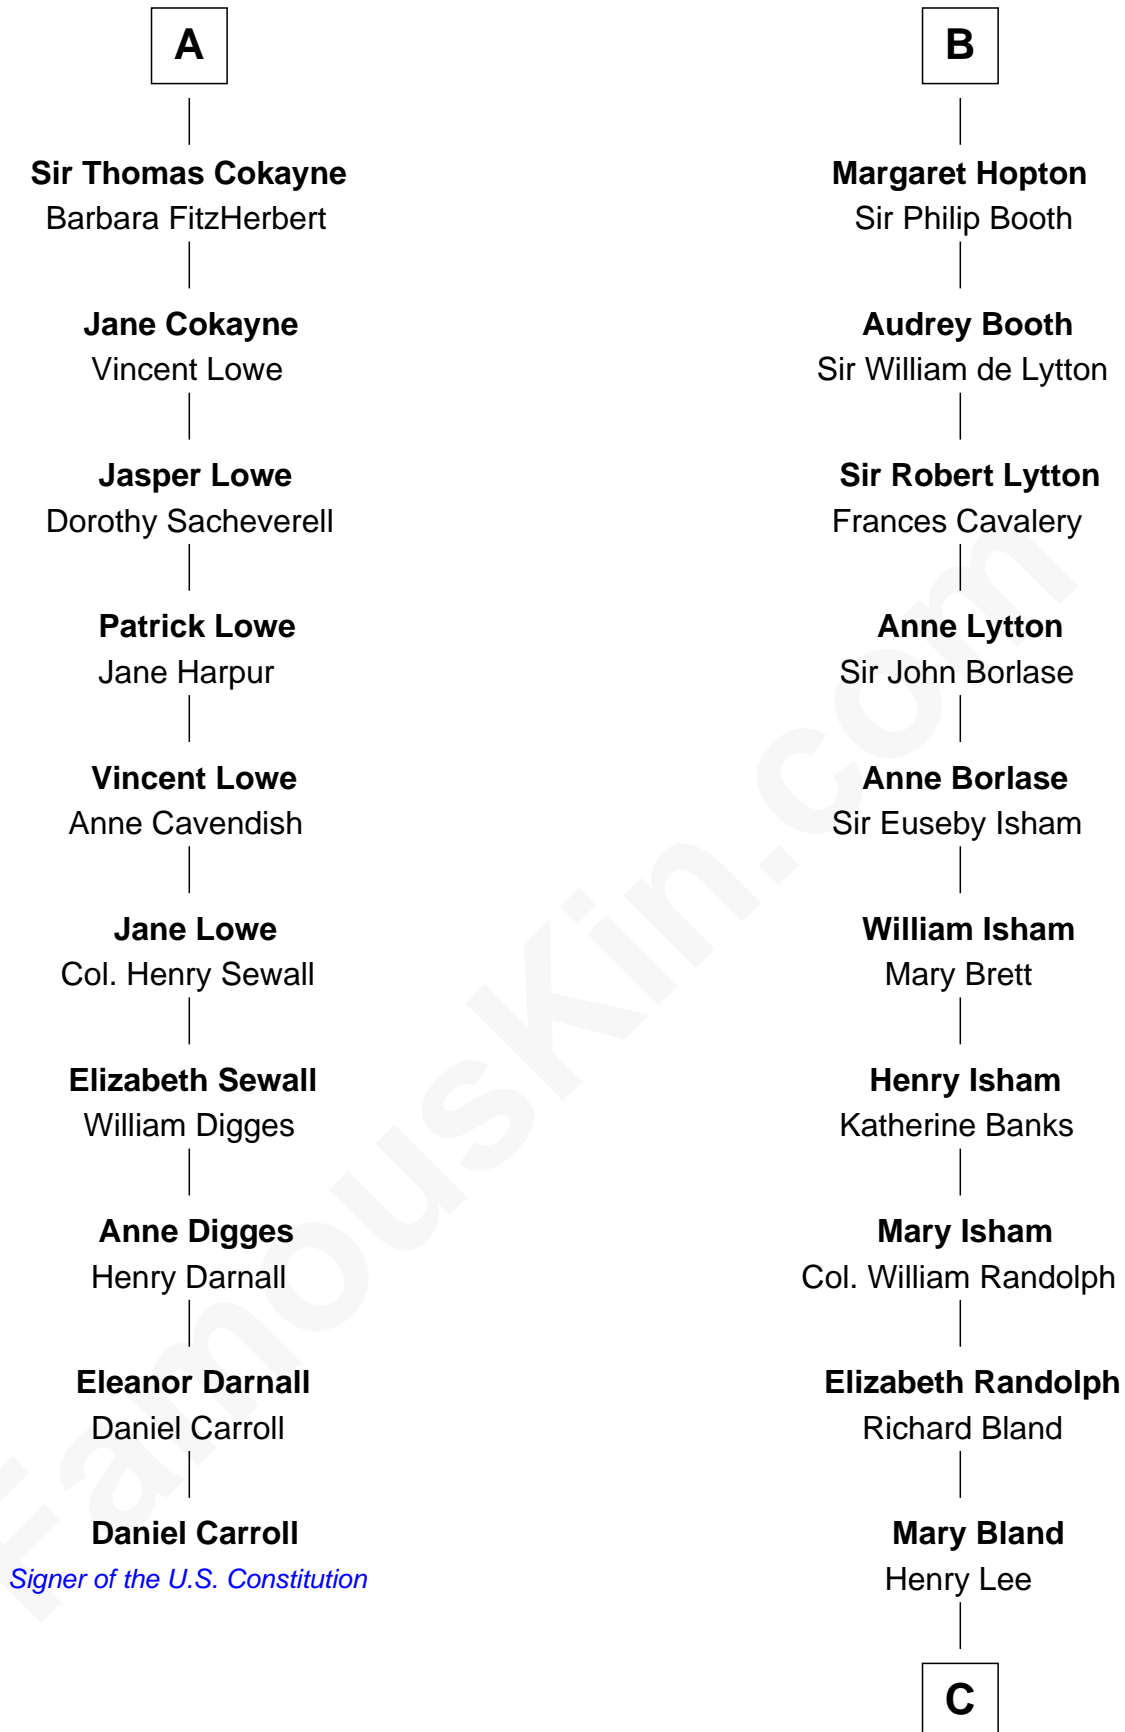

# FamousKin.com Relationship Chart of

**Daniel Carroll**

*Signer of the U.S. Constitution*

16th cousin 2 times removed of

**Henry Lee III**

*9th Governor of Virginia*

**Sir Robert de Ros**

Isabel de Aubeney

**C**

Col. Henry Lee

Lucy Grymes

Henry Lee III

*Light-Horse Harry*

FamousKin.com