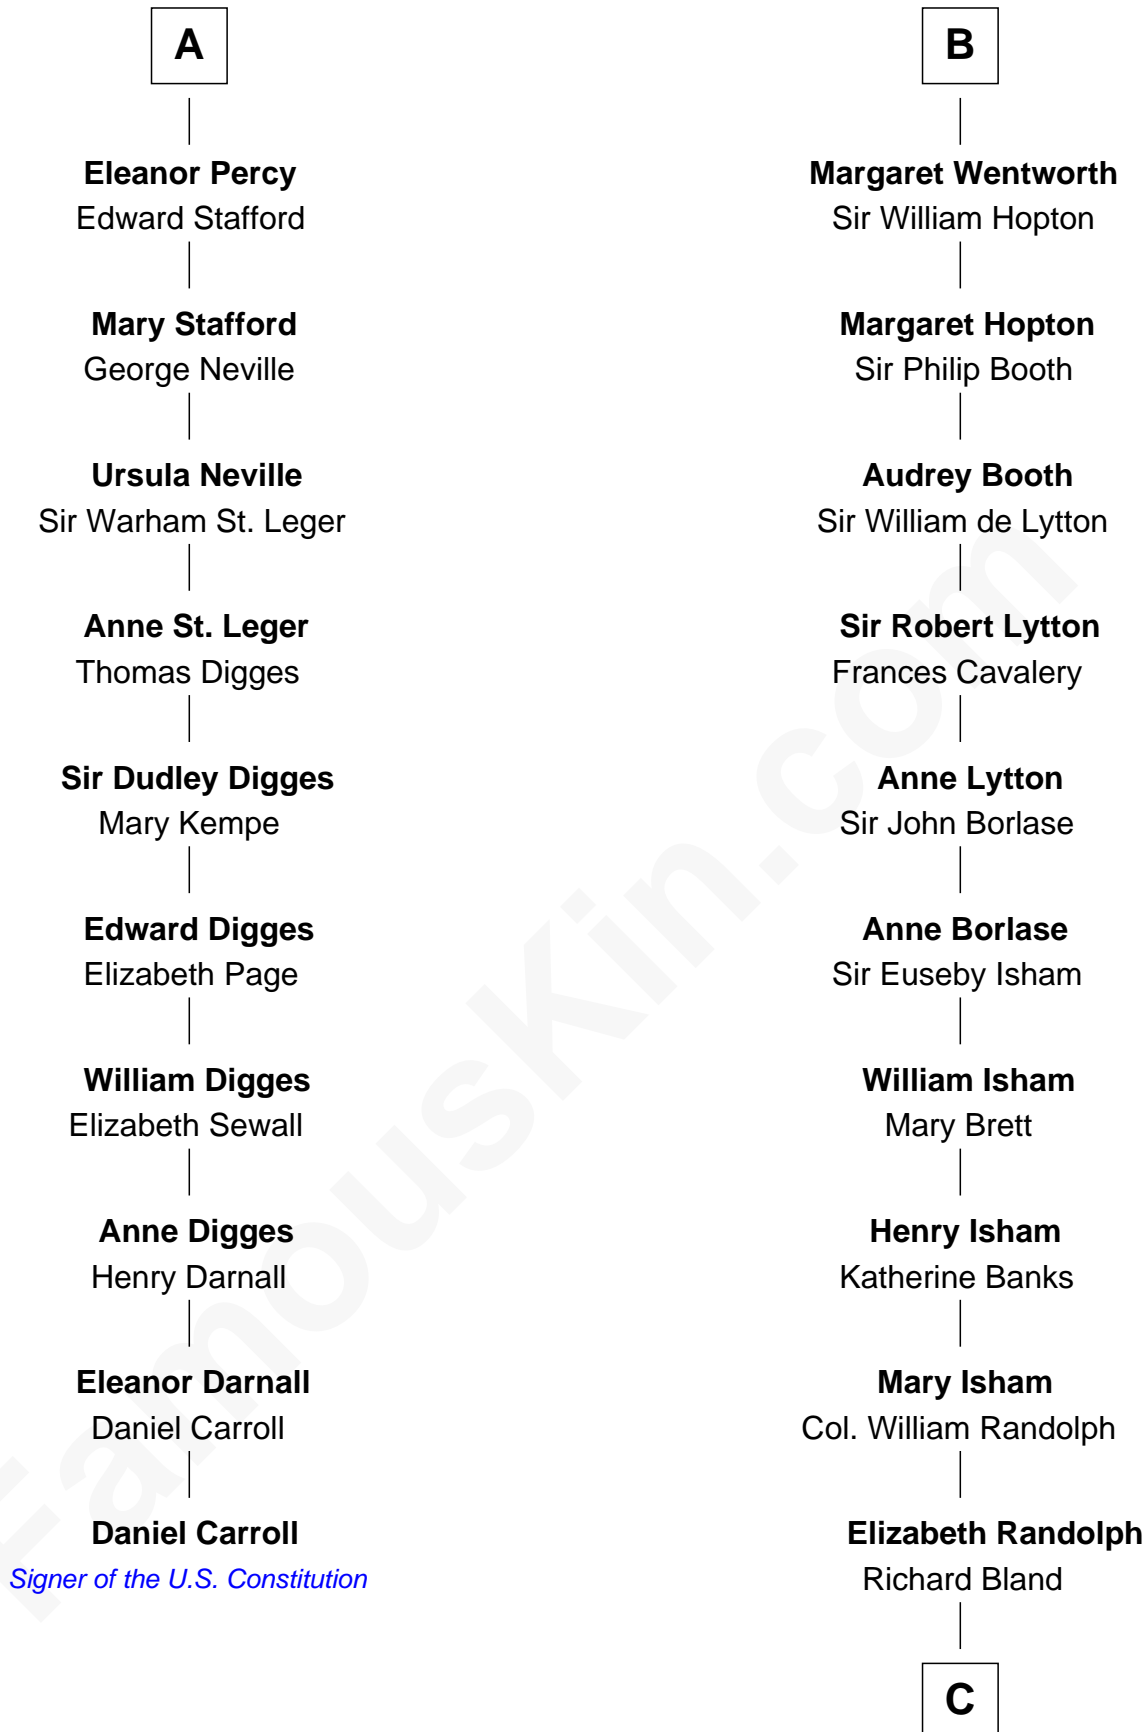

FamousKin.com Relationship Chart of

Daniel Carroll

Signer of the U.S. Constitution

16th cousin 3 times removed of

Henry Lee III

9th Governor of Virginia

Sir William de Ferrers

*with wife
Margaret de Quincy*

John Deincourt

Sir John Berkeley
Elizabeth Betteshorne

Sir William Deincourt
Milicent la Zouche

Eleanor Berkeley
Sir Richard Poynings

Margaret Deincourt
Sir Robert de Tibetot

Eleanor Poynings
Sir Henry Percy

Elizabeth de Tibetot
Sir Philip le Despencer

Henry Percy
Maud Herbert

Margery Despencer
Sir Roger Wentworth

A

B

C

—
Mary Bland

Henry Lee