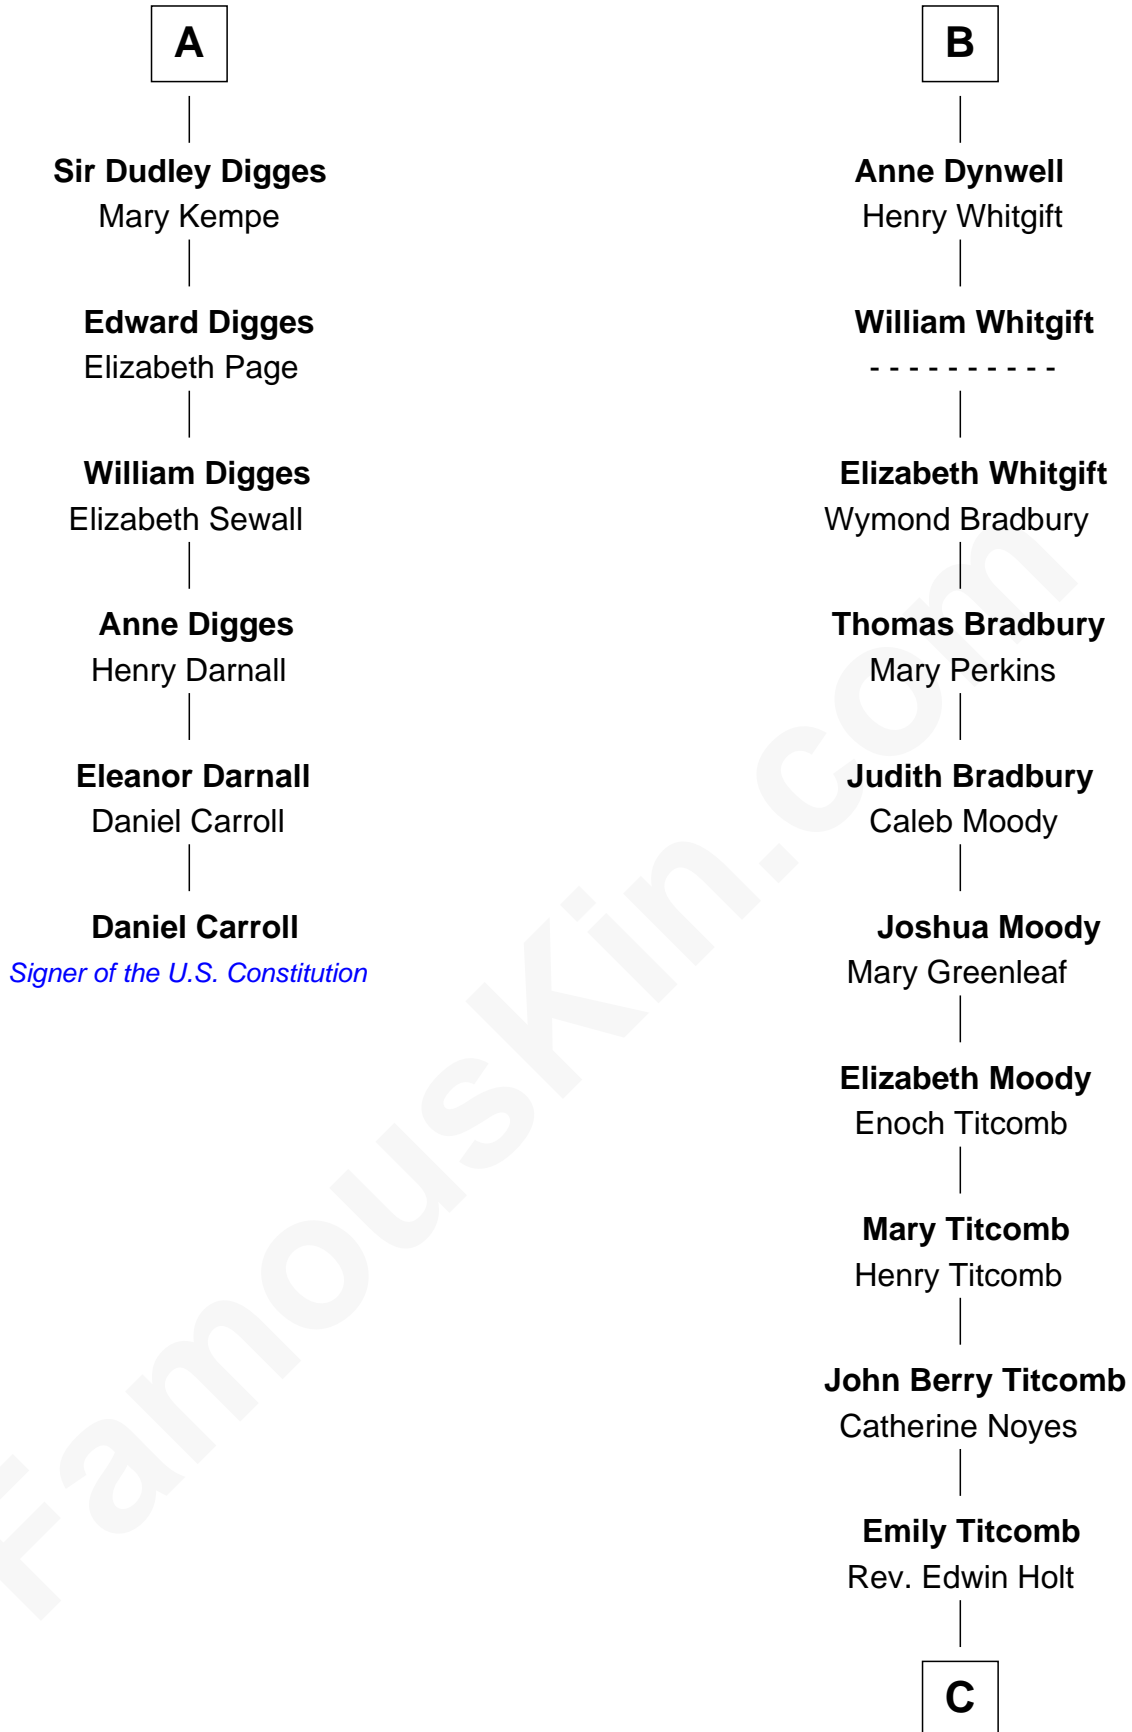

FamousKin.com Relationship Chart of

Daniel Carroll

Signer of the U.S. Constitution

12th cousin 9 times removed of

Linda Hamilton

TV and Movie Actress

Sir Henry de Percy

Idoine de Clifford

C

Stephen P. Holt
Aurelia Morgan Grimes

Taylor Holt
Frances Kyle

Dr. Richard Huckstep Holt
Mildred Alberta Derby

Barbara Kyle Holt
Dr. Carroll Stanford Hamilton

Linda Hamilton
TV and Movie Actress