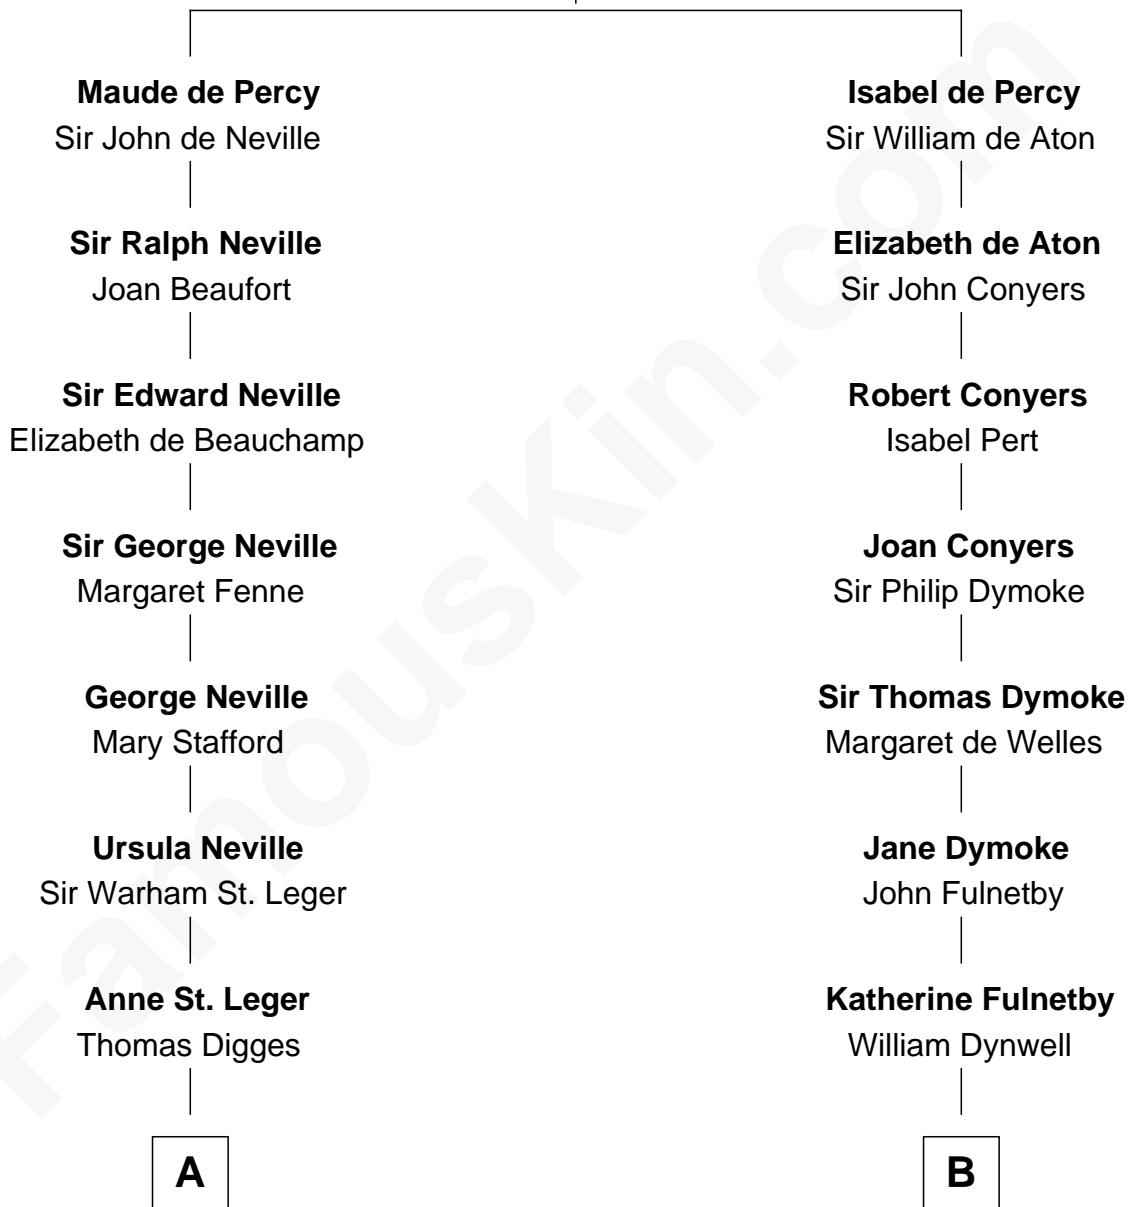

FamousKin.com Relationship Chart of

Daniel Carroll

Signer of the U.S. Constitution

12th cousin 9 times removed of

Linda Hamilton

TV and Movie Actress

Sir Henry de Percy

Idoine de Clifford

C

Stephen P. Holt
Aurelia Morgan Grimes

Taylor Holt
Frances Kyle

Dr. Richard Huckstep Holt
Mildred Alberta Derby

Barbara Kyle Holt
Dr. Carroll Stanford Hamilton

Linda Hamilton
TV and Movie Actress