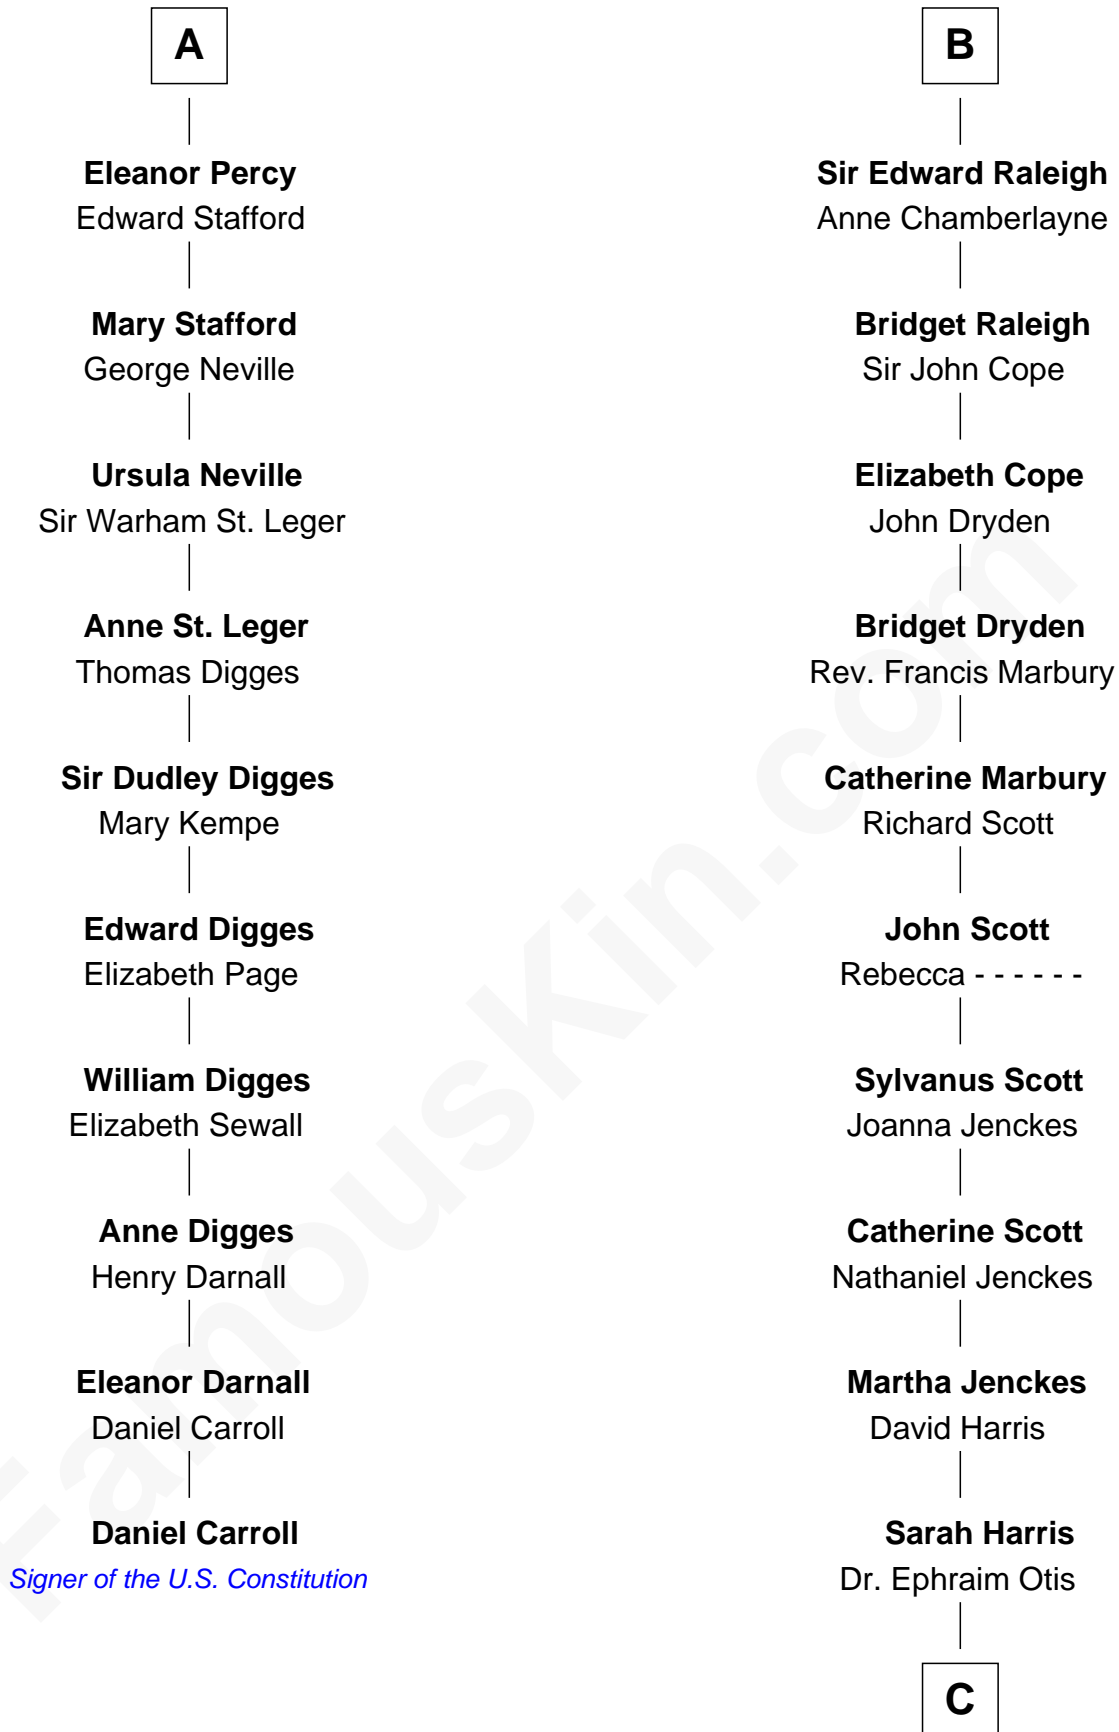

FamousKin.com Relationship Chart of

Daniel Carroll

Signer of the U.S. Constitution

16th cousin 5 times removed of

Amelia Earhart

Aviation Pioneer

C

Dr. Ephraim Otis

Mary Cornell

Isaac Otis

Caroline Abigail Curtis

Alfred Gideon Otis

Amelia Josephine Harres

Amelia Otis

Edwin Stanton Earhart

Amelia Earhart