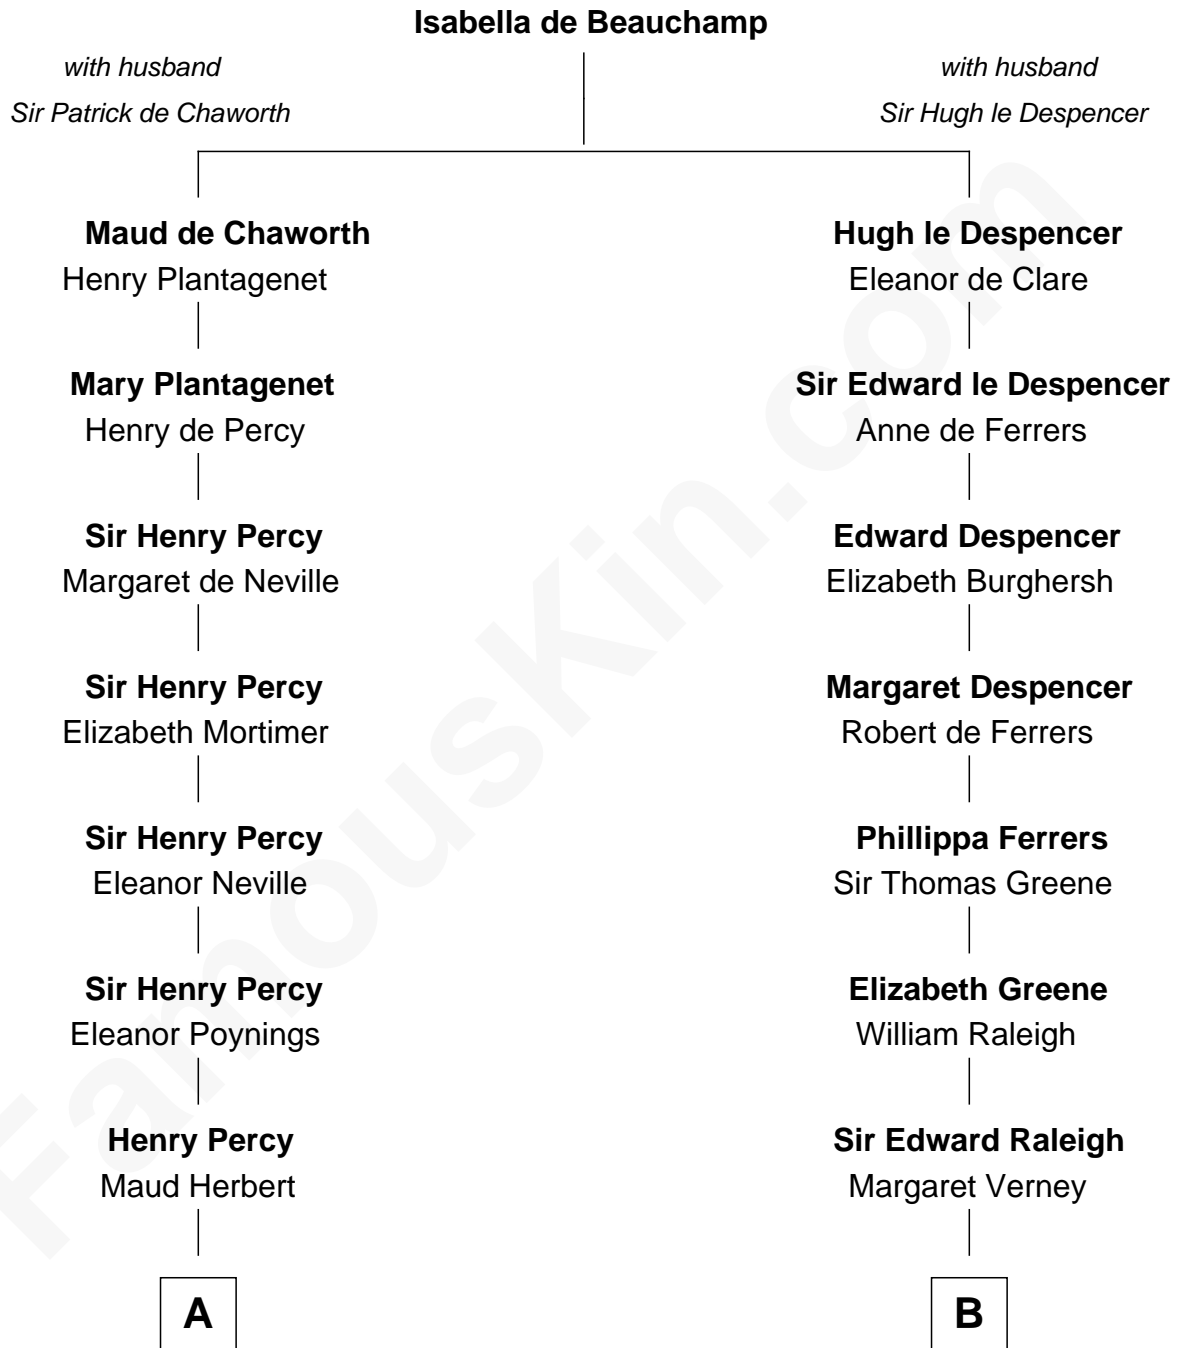

FamousKin.com Relationship Chart of

Daniel Carroll

Signer of the U.S. Constitution

16th cousin 5 times removed of

Amelia Earhart

Aviation Pioneer

C

Dr. Ephraim Otis

Mary Cornell

Isaac Otis

Caroline Abigail Curtis

Alfred Gideon Otis

Amelia Josephine Harres

Amelia Otis

Edwin Stanton Earhart

Amelia Earhart