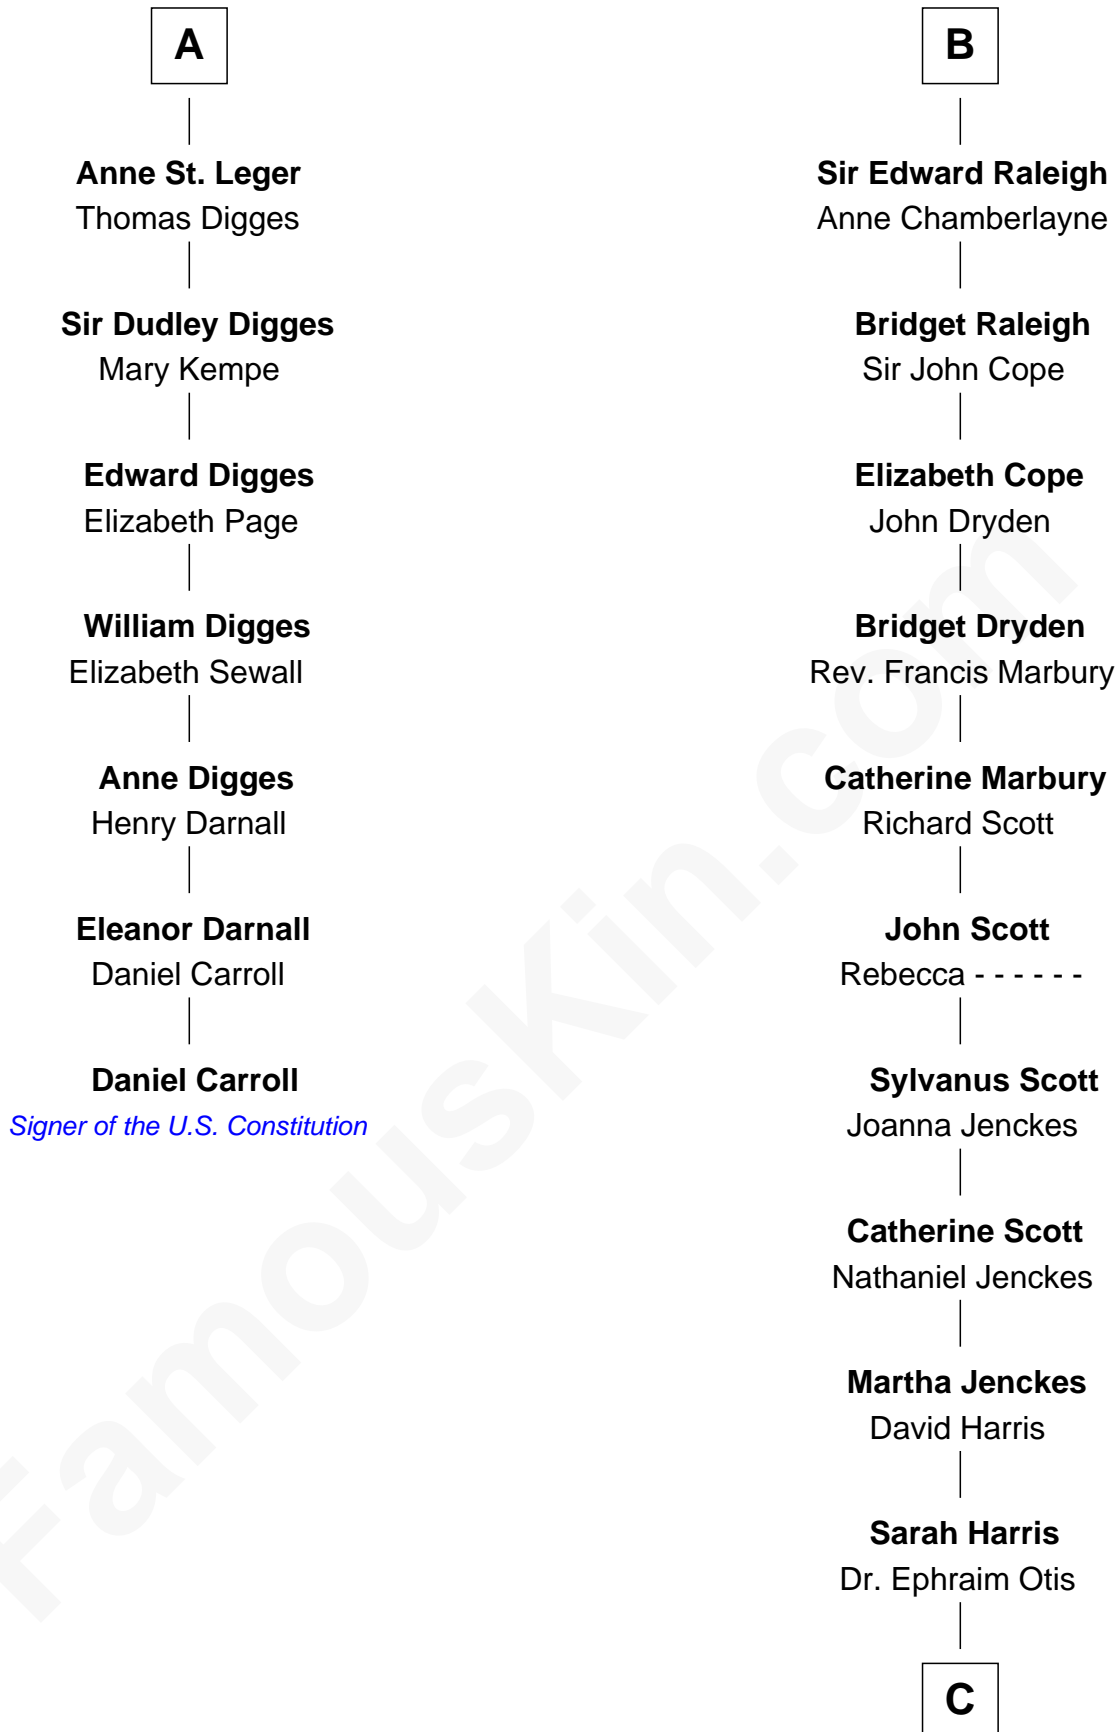

# FamousKin.com Relationship Chart of

**Daniel Carroll**

*Signer of the U.S. Constitution*

13th cousin 8 times removed of

**Amelia Earhart**

*Aviation Pioneer*

**Sir Hugh I de Audley**

Iseult de Mortimer

**C**

**Dr. Ephraim Otis**

Mary Cornell

**Isaac Otis**

Caroline Abigail Curtis

**Alfred Gideon Otis**

Amelia Josephine Harres

**Amelia Otis**