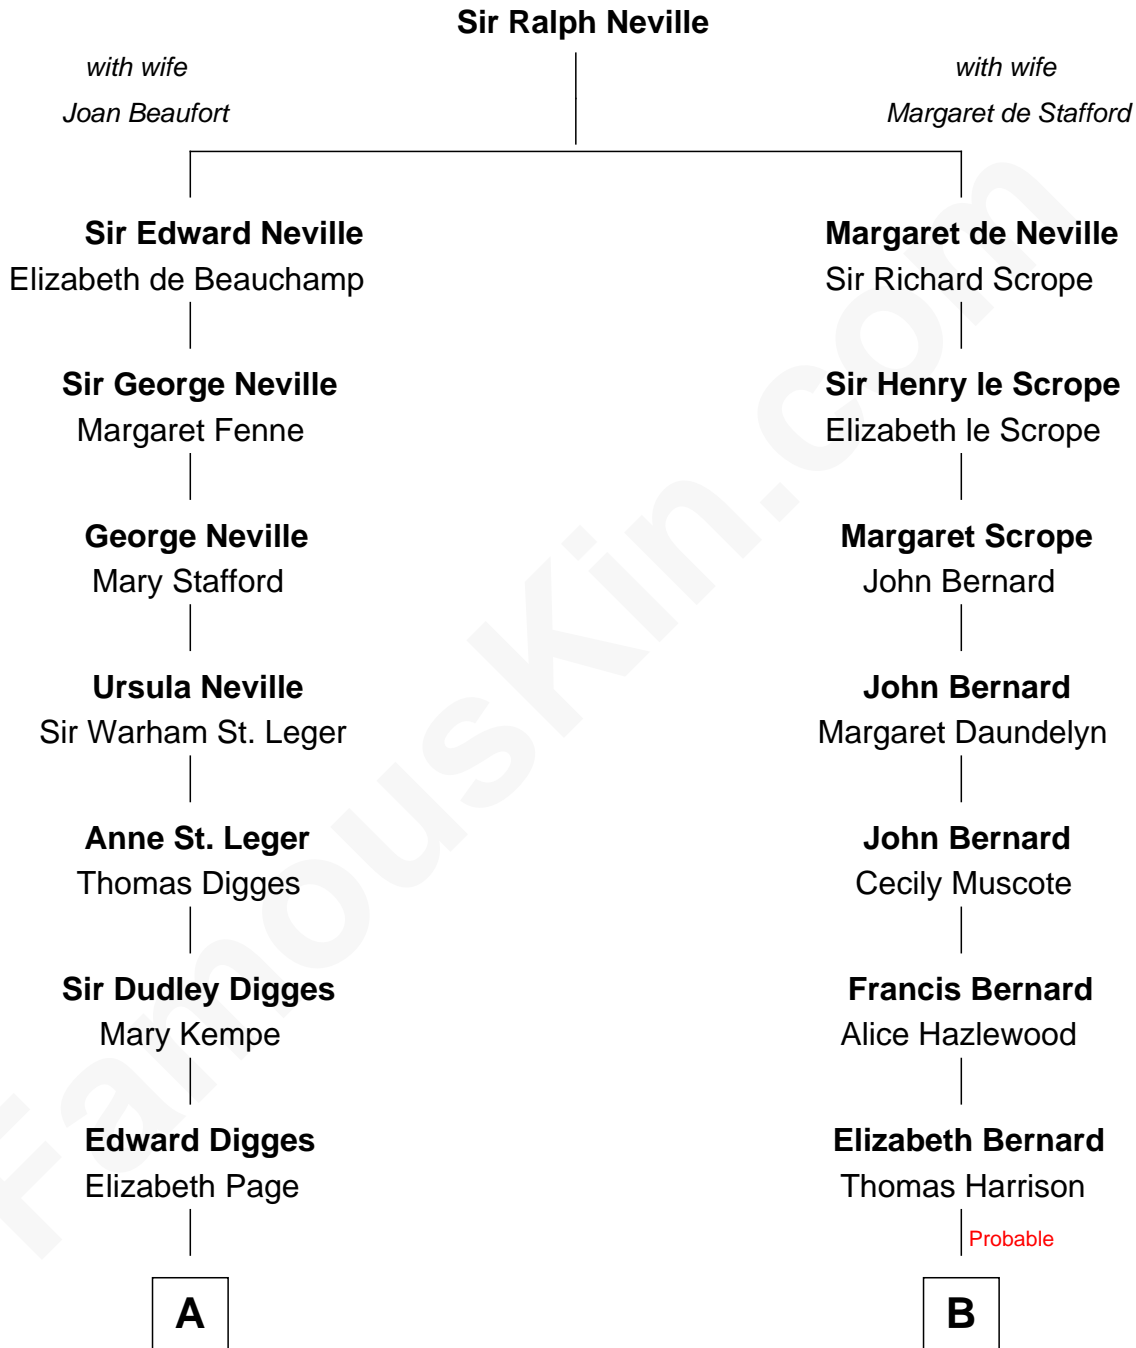

FamousKin.com

Relationship Chart of

Daniel Carroll

Signer of the U.S. Constitution

10th cousin 2 times removed of

William Henry Harrison

9th U.S. President

A

William Digges
Elizabeth Sewall

Anne Digges
Henry Darnall

Eleanor Darnall
Daniel Carroll

Daniel Carroll
Signer of the U.S. Constitution

B

Benjamin Harrison
Mary - - - - -

Benjamin Harrison
Hannah Churchill

Benjamin Harrison
Elizabeth Burwell

Benjamin Harrison
Anne Carter

Benjamin Harrison
Elizabeth Bassett

William Henry Harrison
9th U.S. President

FamousKin.com