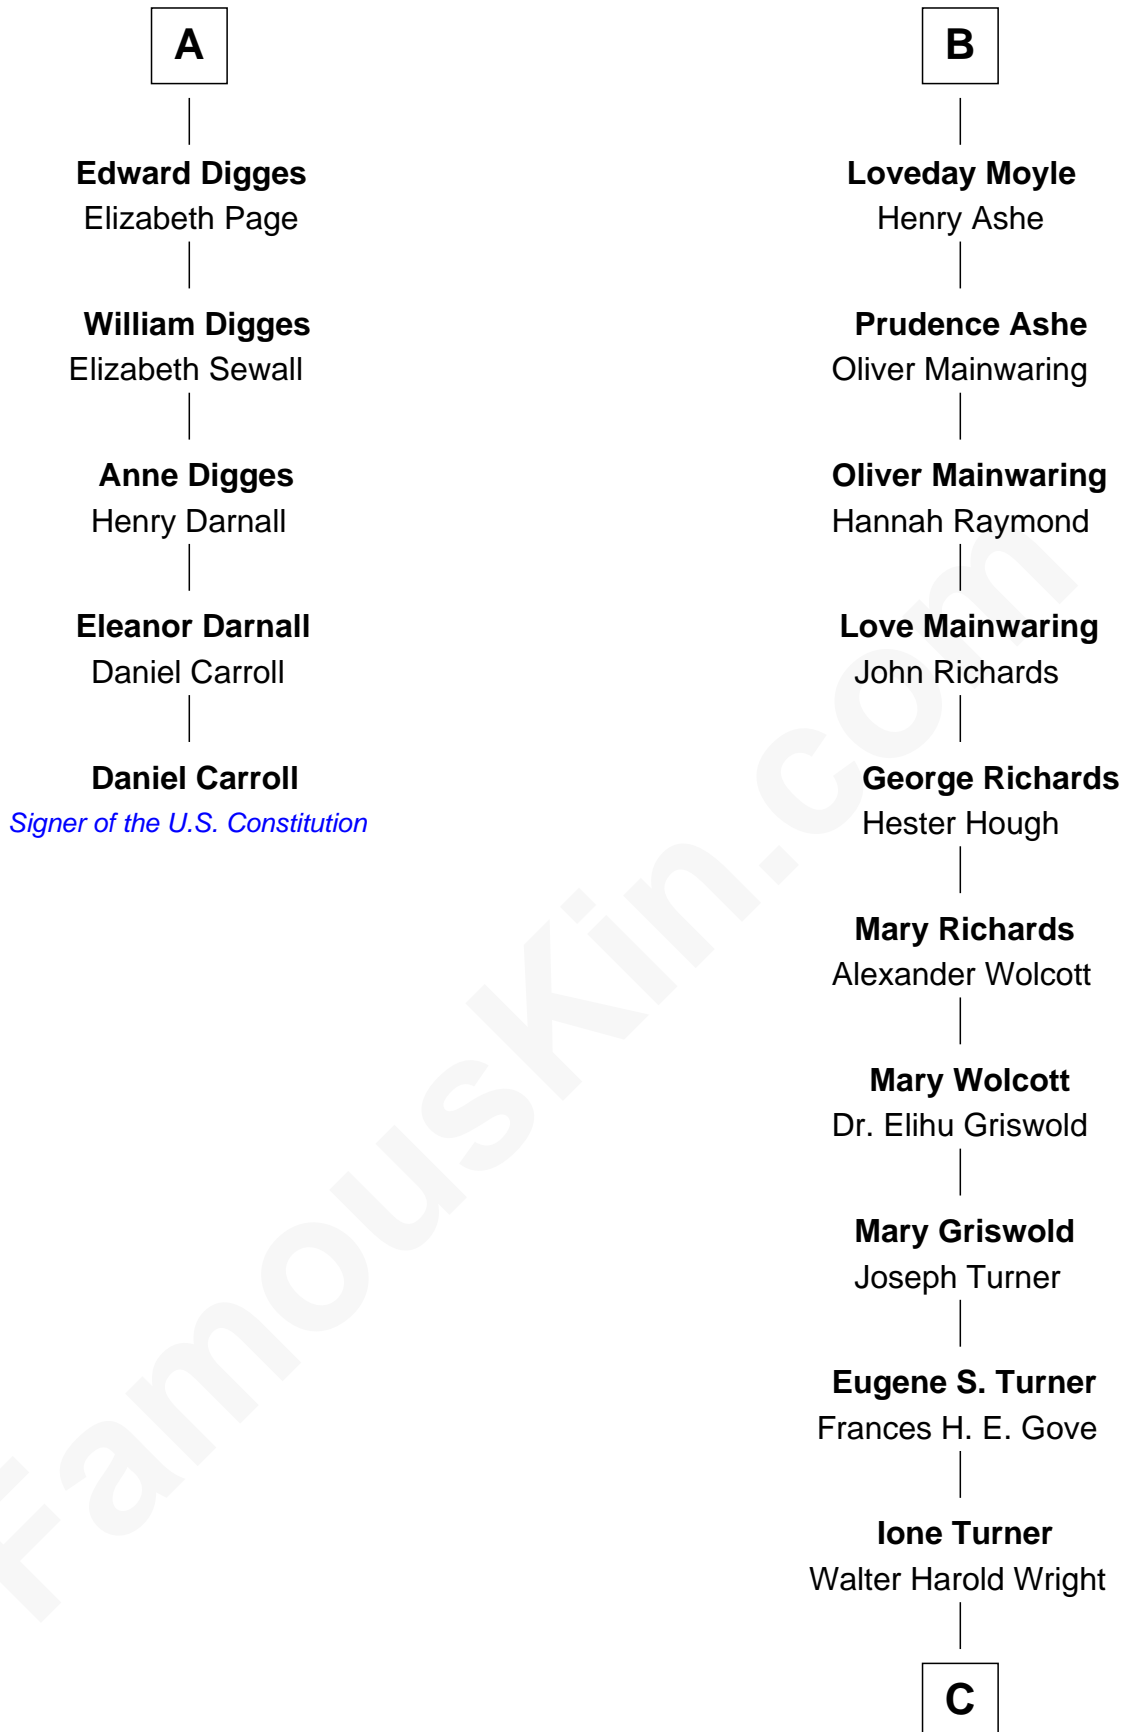

FamousKin.com Relationship Chart of

Daniel Carroll

Signer of the U.S. Constitution

11th cousin 9 times removed of

Ed Helms

TV and Movie Actor

John of Gaunt

*with wife
Katherine Roet*

Sir Dudley Digges

Mary Kempe

Mary Kendall

Richard Moyle

A

B

C

Inez Emeline Wright
George Pullen Jackson