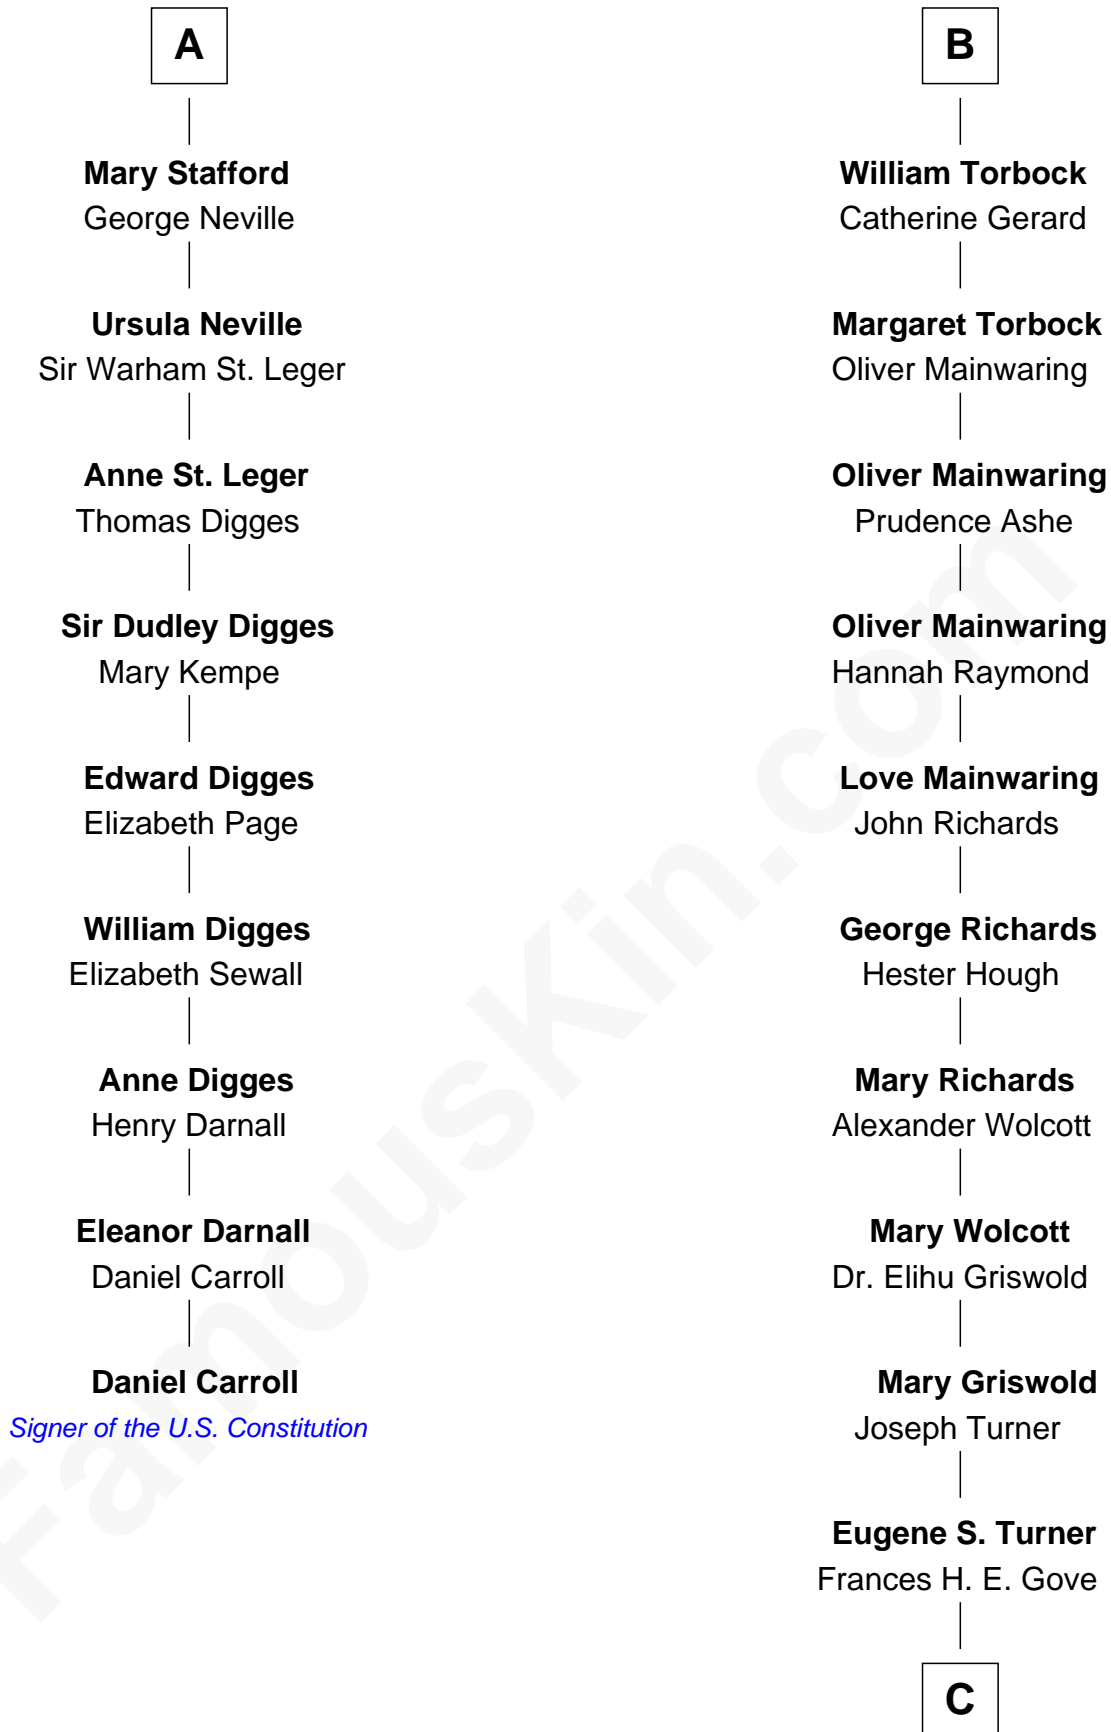

# FamousKin.com Relationship Chart of

**Daniel Carroll**

*Signer of the U.S. Constitution*

15th cousin 6 times removed of

**Ed Helms**

*TV and Movie Actor*

**Henry Plantagenet**  
Maud de Chaworth

**Mary Plantagenet**  
Henry de Percy

**Sir Henry Percy**  
Margaret de Neville

**Sir Henry Percy**  
Elizabeth Mortimer

**Sir Henry Percy**  
Eleanor Neville

**Sir Henry Percy**  
Eleanor Poynings

**Henry Percy**  
Maud Herbert

**Eleanor Percy**  
Edward Stafford

**A**

**Eleanor Plantagenet**  
Richard Fitzalan

**Sir Richard Fitzalan**  
Elizabeth de Bohun

**Elizabeth Fitzalan**  
Sir Robert Goushill

**Joan Goushill**  
Sir Thomas Stanley

**Sir John Stanley**  
Elizabeth Weever

**Margery Stanley**  
Sir William Torbock

**Thomas Torbock**  
Elizabeth Moore

**B**

**C**

|  
**Ione Turner**

Walter Harold Wright

|  
**Inez Emeline Wright**

George Pullen Jackson