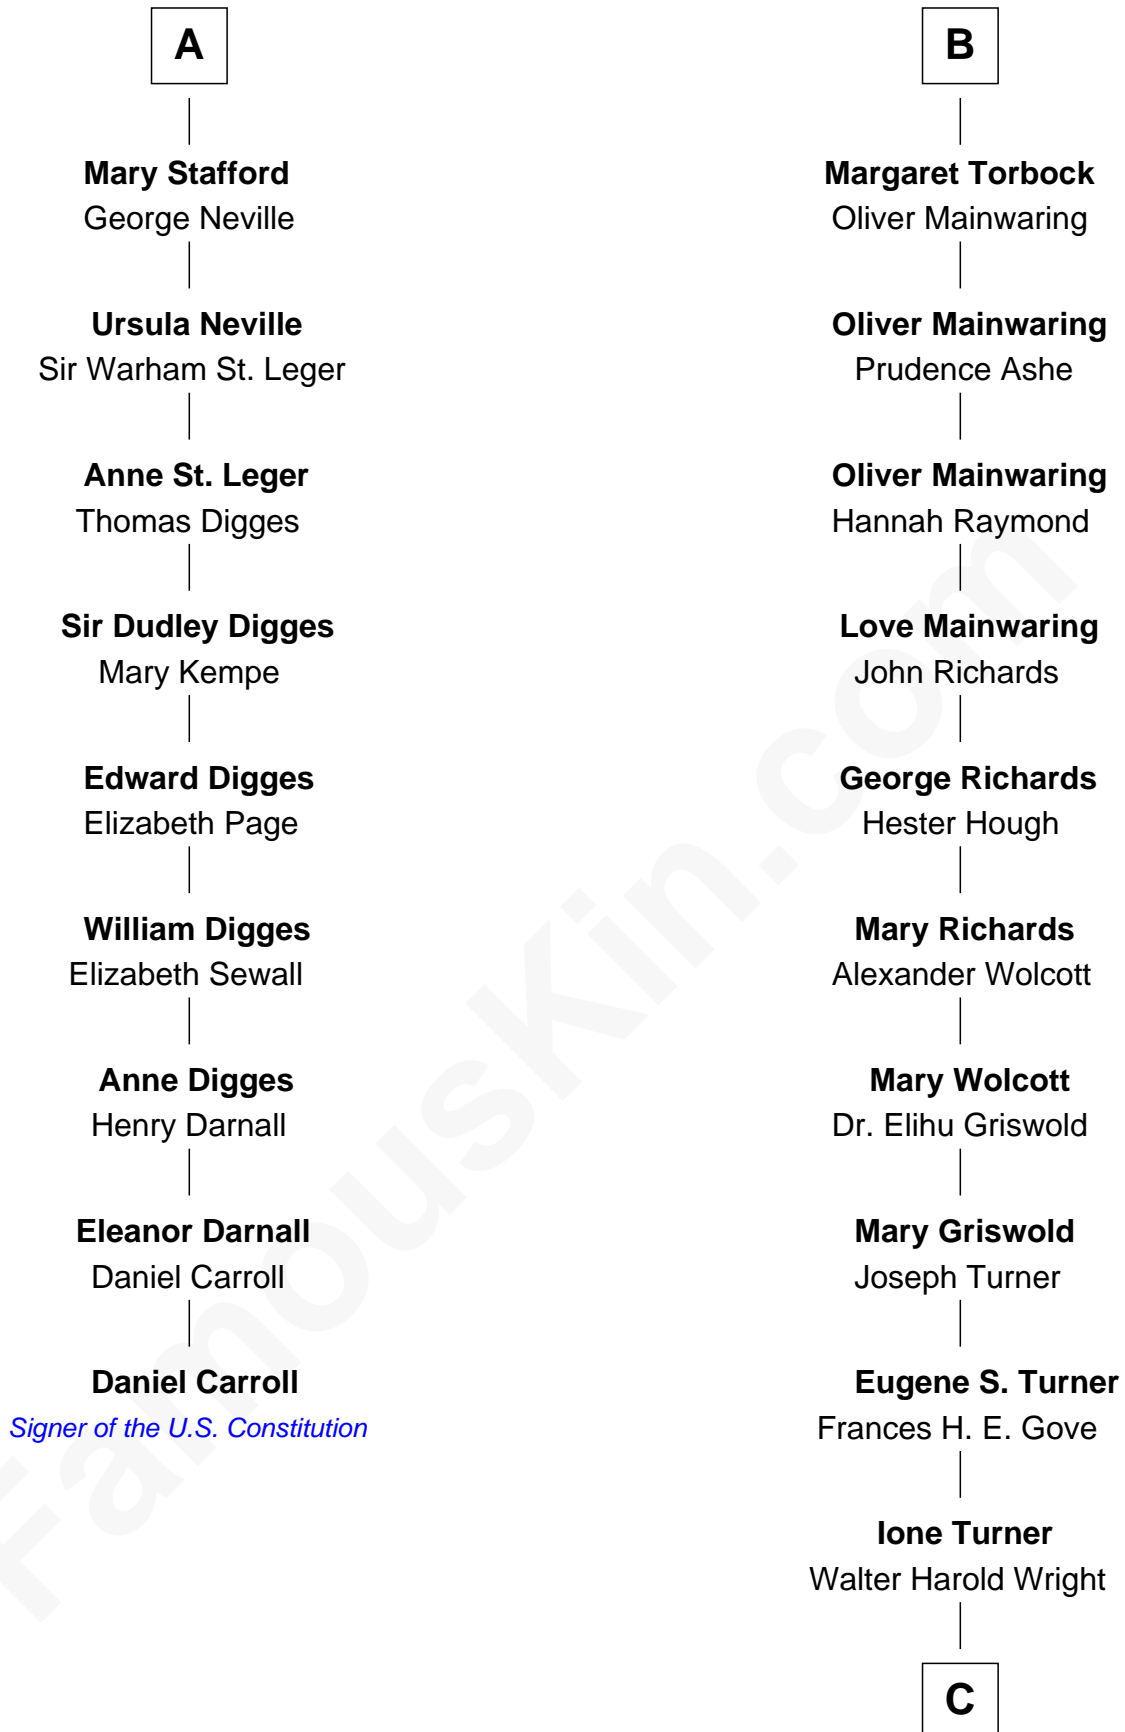

# FamousKin.com Relationship Chart of

**Daniel Carroll**

*Signer of the U.S. Constitution*

15th cousin 5 times removed of

**Ed Helms**

*TV and Movie Actor*

**Elizabeth de Badlesmere**

*with husband*  
Sir Edmund Mortimer

**Elizabeth Mortimer**  
Sir Henry Percy

**Joan Goushill**  
Sir Thomas Stanley

**Sir Henry Percy**  
Eleanor Neville

**Sir John Stanley**  
Elizabeth Weever

**Sir Henry Percy**  
Eleanor Poynings

**Margery Stanley**  
Sir William Torbock

**Henry Percy**  
Maud Herbert

**Thomas Torbock**  
Elizabeth Moore

**Eleanor Percy**  
Edward Stafford

**William Torbock**  
Catherine Gerard

**A**

**B**

**C**

**Inez Emeline Wright**  
George Pullen Jackson