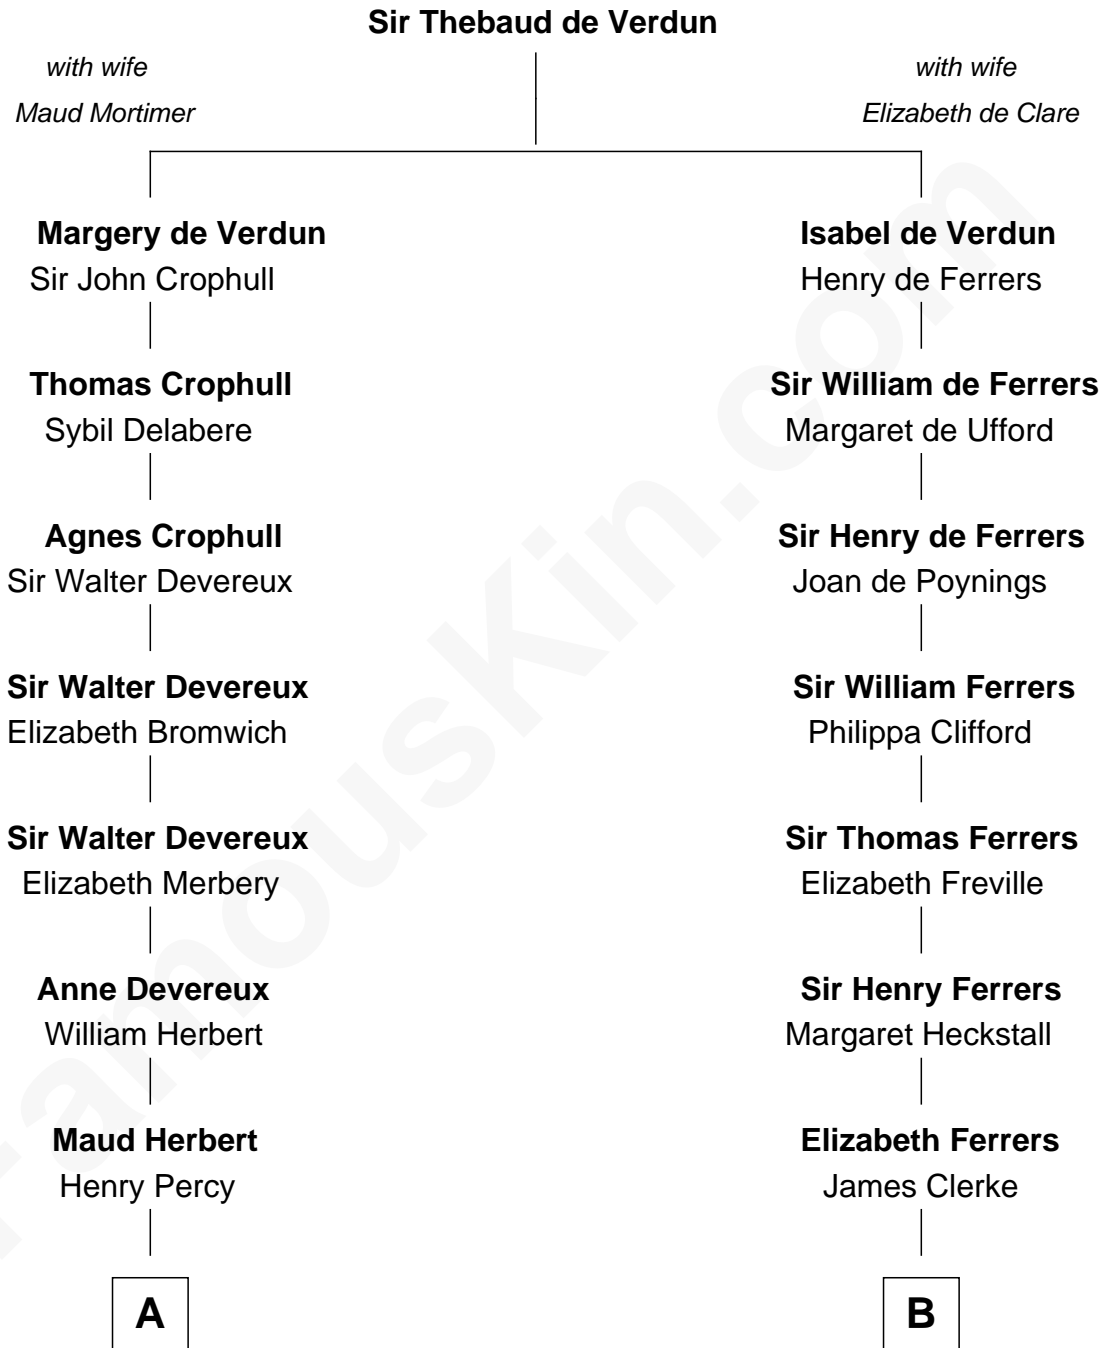

FamousKin.com

Relationship Chart of

Daniel Carroll

Signer of the U.S. Constitution

16th cousin 1 time removed of

Joseph Wharton

Founder of the Wharton School of Business

A

Eleanor Percy
Edward Stafford

Mary Stafford
George Neville

Ursula Neville
Sir Warham St. Leger

Anne St. Leger
Thomas Digges

Sir Dudley Digges
Mary Kempe

Edward Digges
Elizabeth Page

William Digges
Elizabeth Sewall