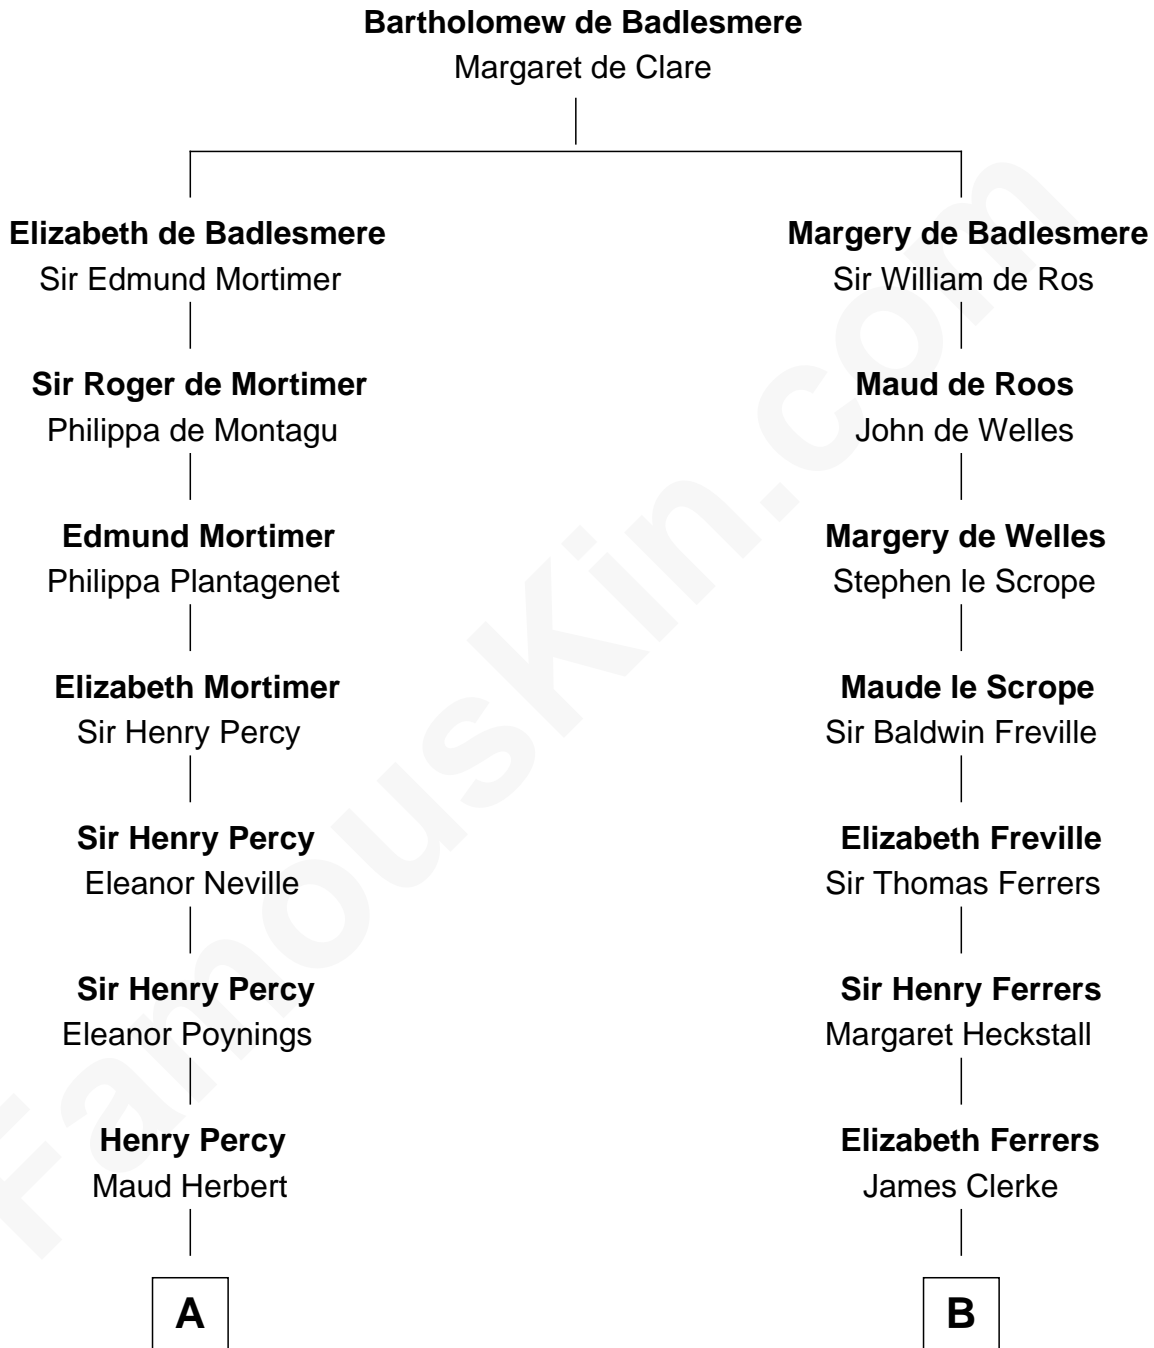

FamousKin.com

Relationship Chart of

Daniel Carroll

Signer of the U.S. Constitution

16th cousin 1 time removed of

Joseph Wharton

Founder of the Wharton School of Business

A

Eleanor Percy
Edward Stafford

Mary Stafford
George Neville

Ursula Neville
Sir Warham St. Leger

Anne St. Leger
Thomas Digges

Sir Dudley Digges
Mary Kempe

Edward Digges
Elizabeth Page

William Digges
Elizabeth Sewall

Anne Digges
Henry Darnall

Eleanor Darnall
Daniel Carroll

Daniel Carroll
Signer of the U.S. Constitution

B

George Clerke
Elizabeth Wilsford

James Clerke
Mary Saxby

William Clerke
Mary Weston

Jeremiah Clarke
Frances Latham

Gov. Walter Clarke
Hannah Scott

Hannah Clarke
Thomas Rodman

Samuel Rodman
Mary Willett

Thomas Rodman
Mary Borden

Hannah Rodman
Samuel Rowland Fisher

Deborah Fisher
William Wharton

Joseph Wharton
Founder, Wharton School of Business