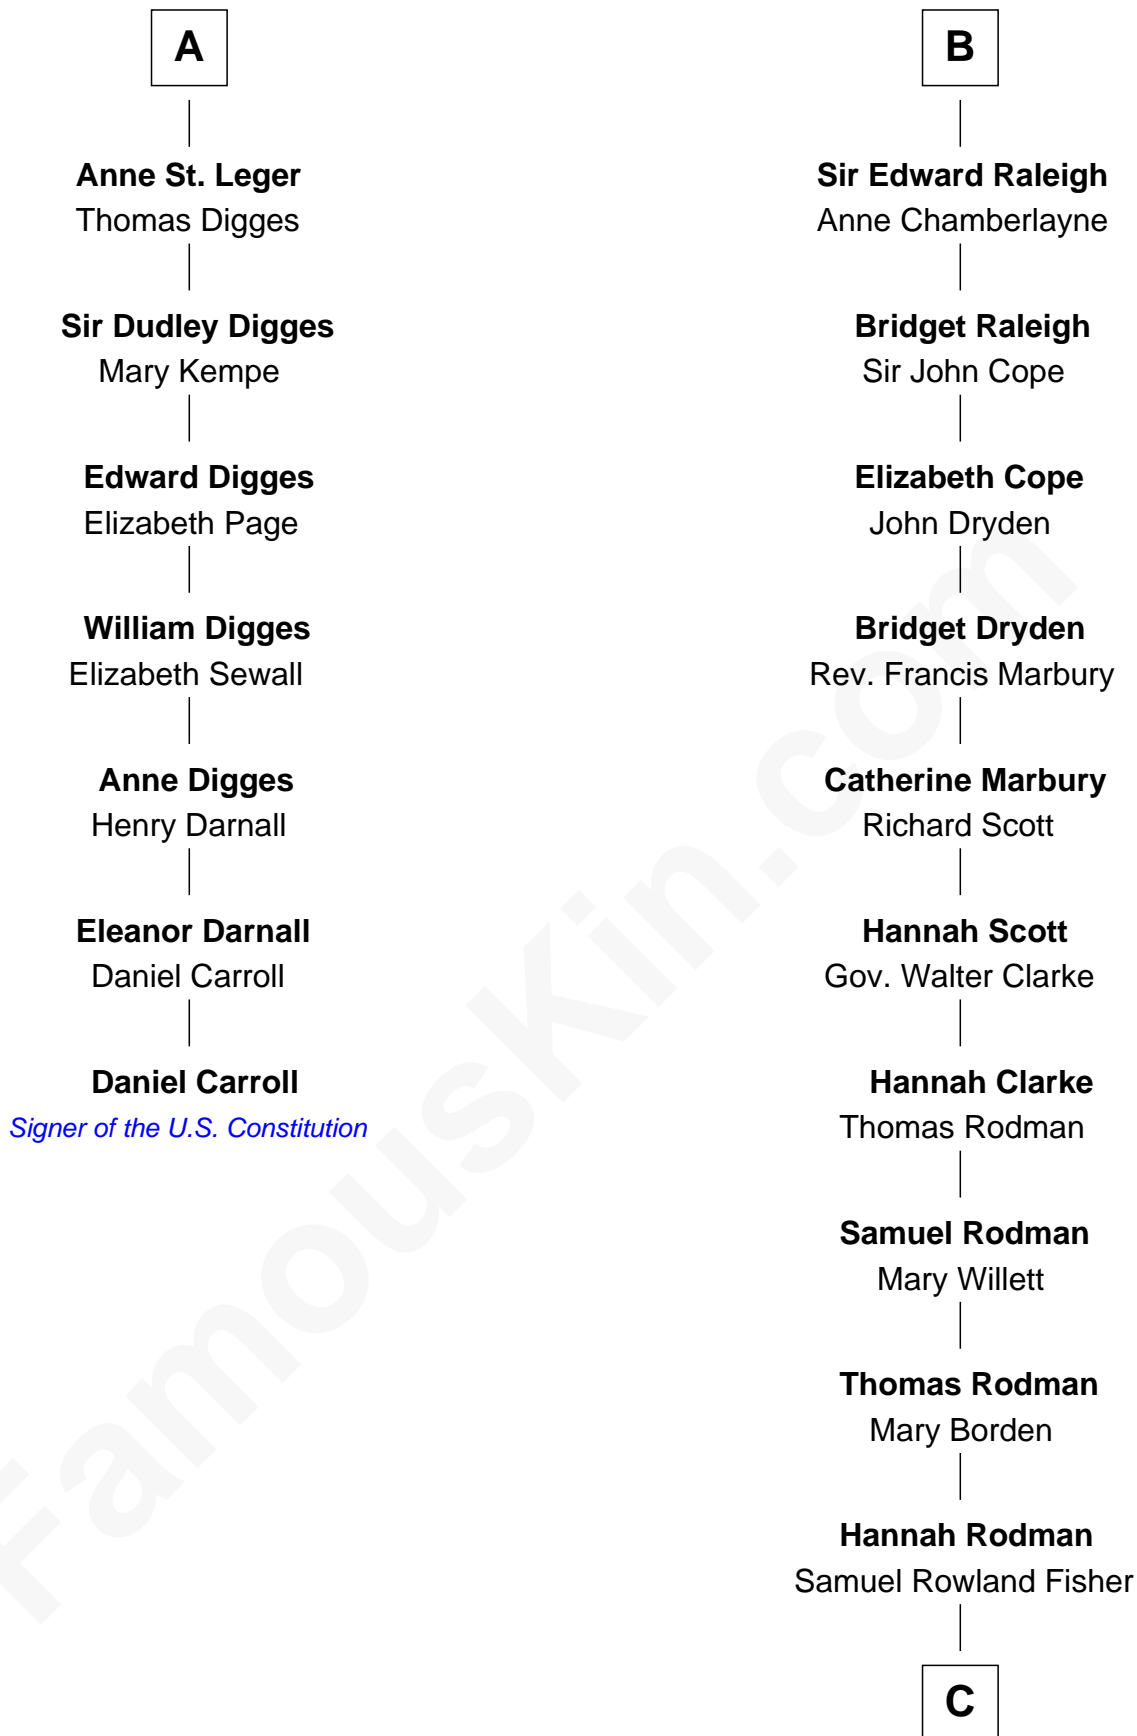

## Relationship Chart of

### Daniel Carroll

*Signer of the U.S. Constitution*

13th cousin 5 times removed of

### Joseph Wharton

*Founder of the Wharton School of Business*

**Sir Hugh I de Audley**

Iseult de Mortimer

C

Deborah Fisher  
William Wharton

Joseph Wharton

*Founder, Wharton School of Business*

FamousKin.com