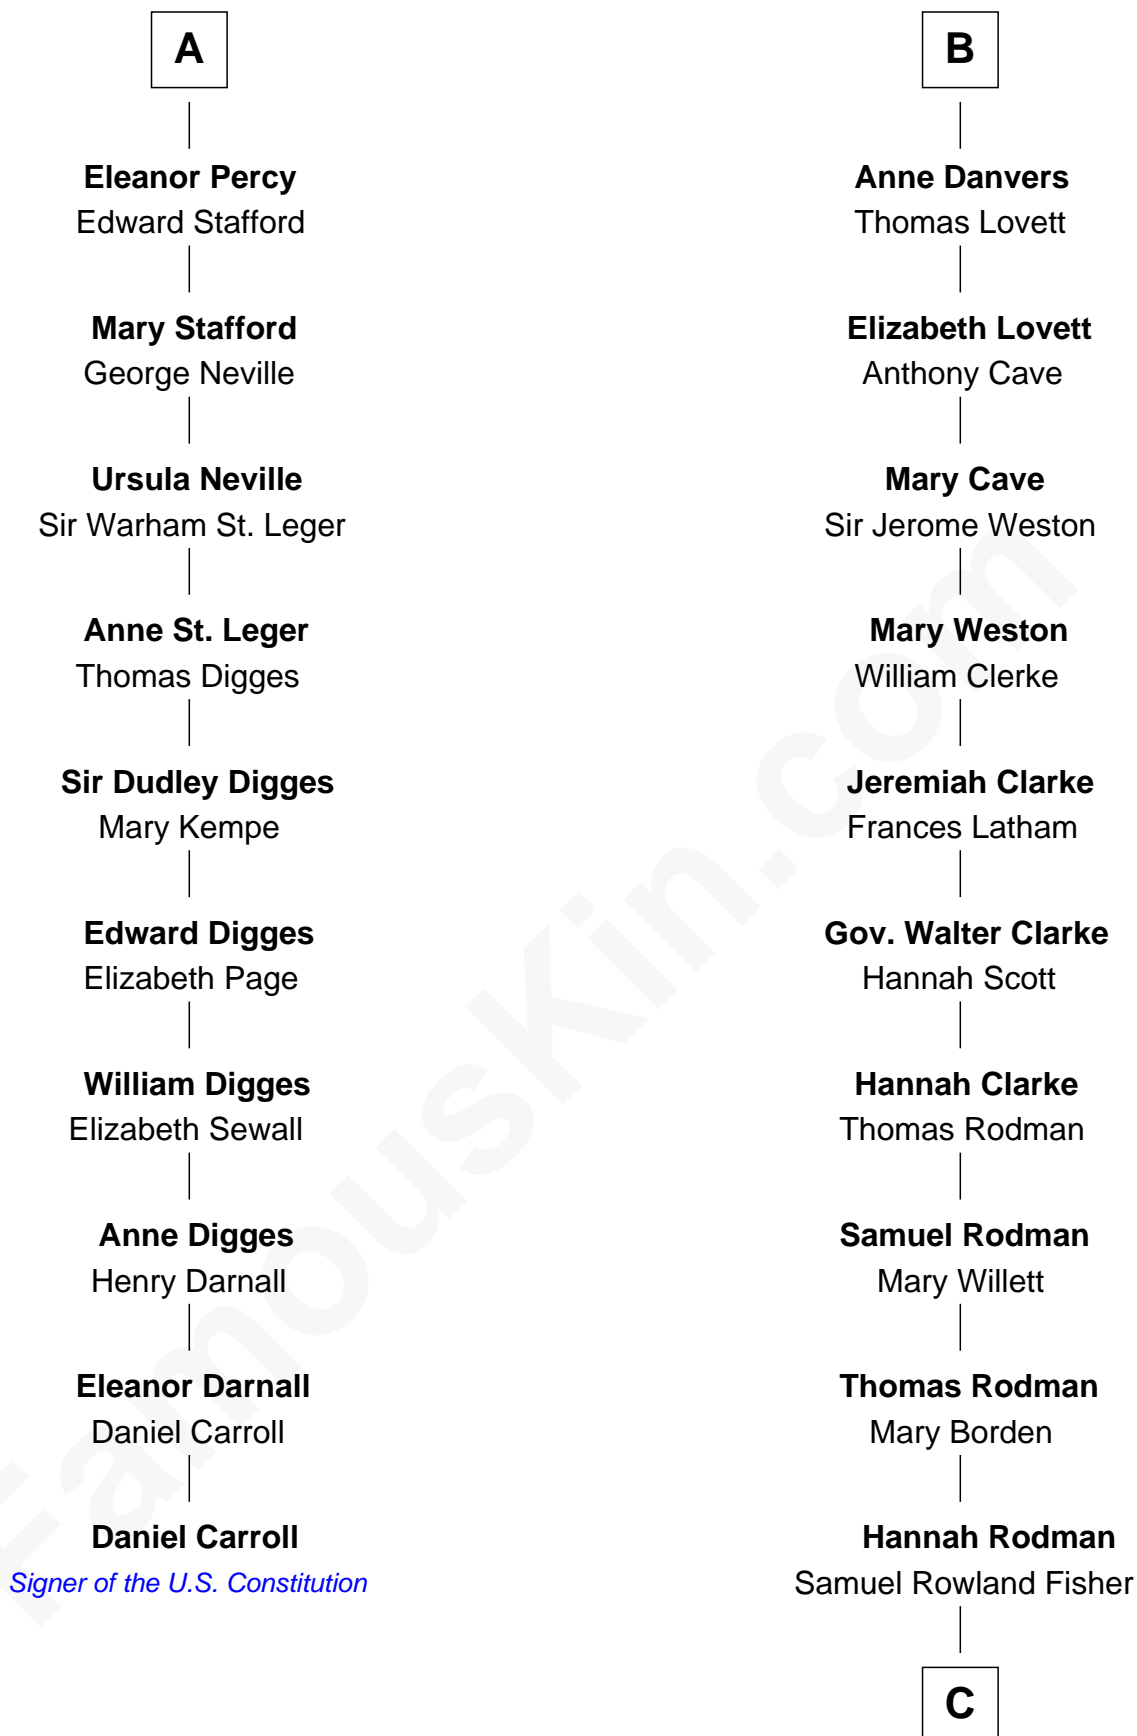

FamousKin.com

Relationship Chart of

Daniel Carroll

Signer of the U.S. Constitution

16th cousin 2 times removed of

Joseph Wharton

Founder of the Wharton School of Business

Sir William de Montagu
Elizabeth de Montfort

William de Montagu
Katherine de Grandison

Hawise de Montagu
Sir Roger de Bavent

Philippa de Montagu
Sir Roger de Mortimer

Joan de Bavent
Sir John Dauntsey

Edmund Mortimer
Philippa Plantagenet

John Dauntsey
Elizabeth Beverley

Elizabeth Mortimer
Sir Henry Percy

Joan Dauntsey
Sir John Stradling

Sir Henry Percy
Eleanor Neville

Edmund Stradling
Elizabeth Arundell

Sir Henry Percy
Eleanor Poynings

John Stradling
Alice Langford

Henry Percy
Maud Herbert

Anne Stradling
Sir John Danvers

A

B

C

Deborah Fisher
William Wharton

Joseph Wharton

Founder, Wharton School of Business

FamousKin.com