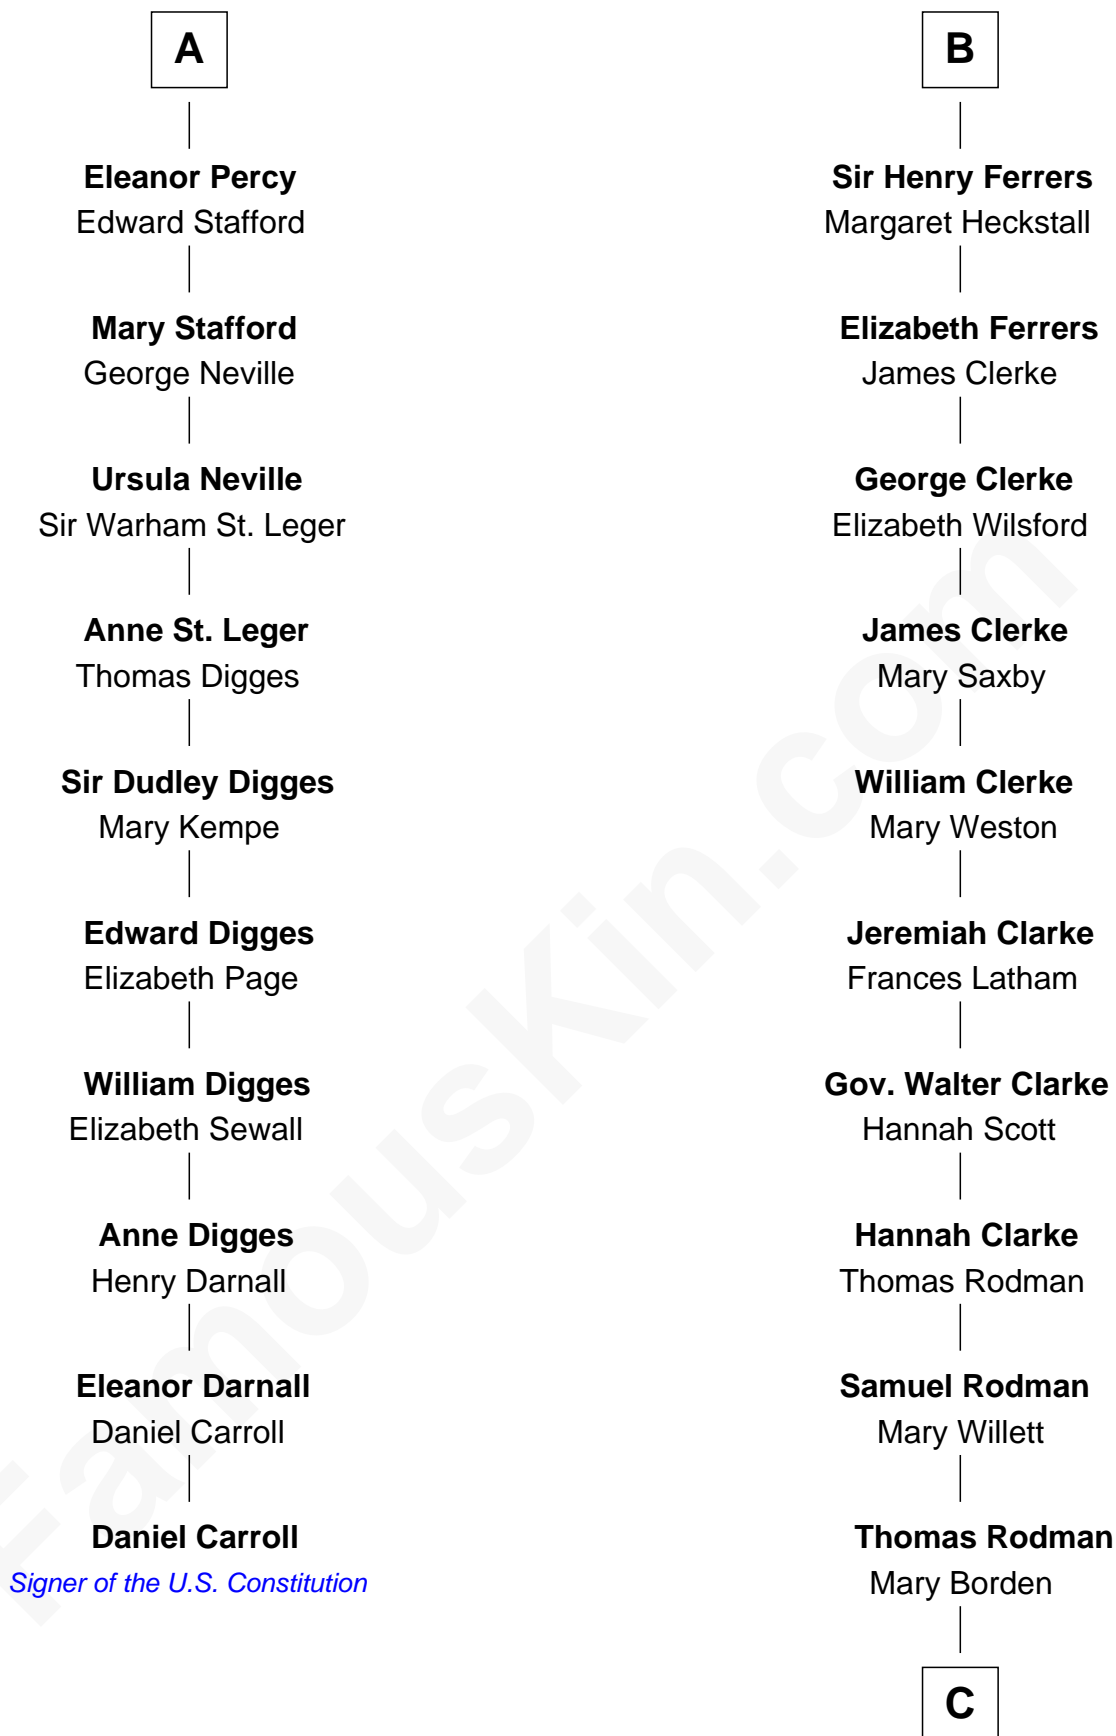

FamousKin.com

Relationship Chart of

Daniel Carroll

Signer of the U.S. Constitution

16th cousin 3 times removed of

Joseph Wharton

Founder of the Wharton School of Business

Sir William de Ferrers

Margaret de Quincy

Joan de Ferrers
Sir Thomas de Berkeley

Sir Maurice de Berkeley
Eve la Zouche

Thomas de Berkeley
Katherine de Clyvedon

Sir John Berkeley
Elizabeth Betteshorne

Eleanor Berkeley
Sir Richard Poynings

Eleanor Poynings
Sir Henry Percy

Henry Percy
Maud Herbert

A

Sir William de Ferrers
Anne Duward

Sir William de Ferrers
de Segrave

Henry de Ferrers
Isabel de Verdun

Sir William de Ferrers
Margaret de Ufford

Sir Henry de Ferrers
Joan de Poynings

Sir William Ferrers
Philippa Clifford

Sir Thomas Ferrers
Elizabeth Freville

B

C

Hannah Rodman
Samuel Rowland Fisher

Deborah Fisher
William Wharton

Joseph Wharton
Founder, Wharton School of Business

FamousKin.com