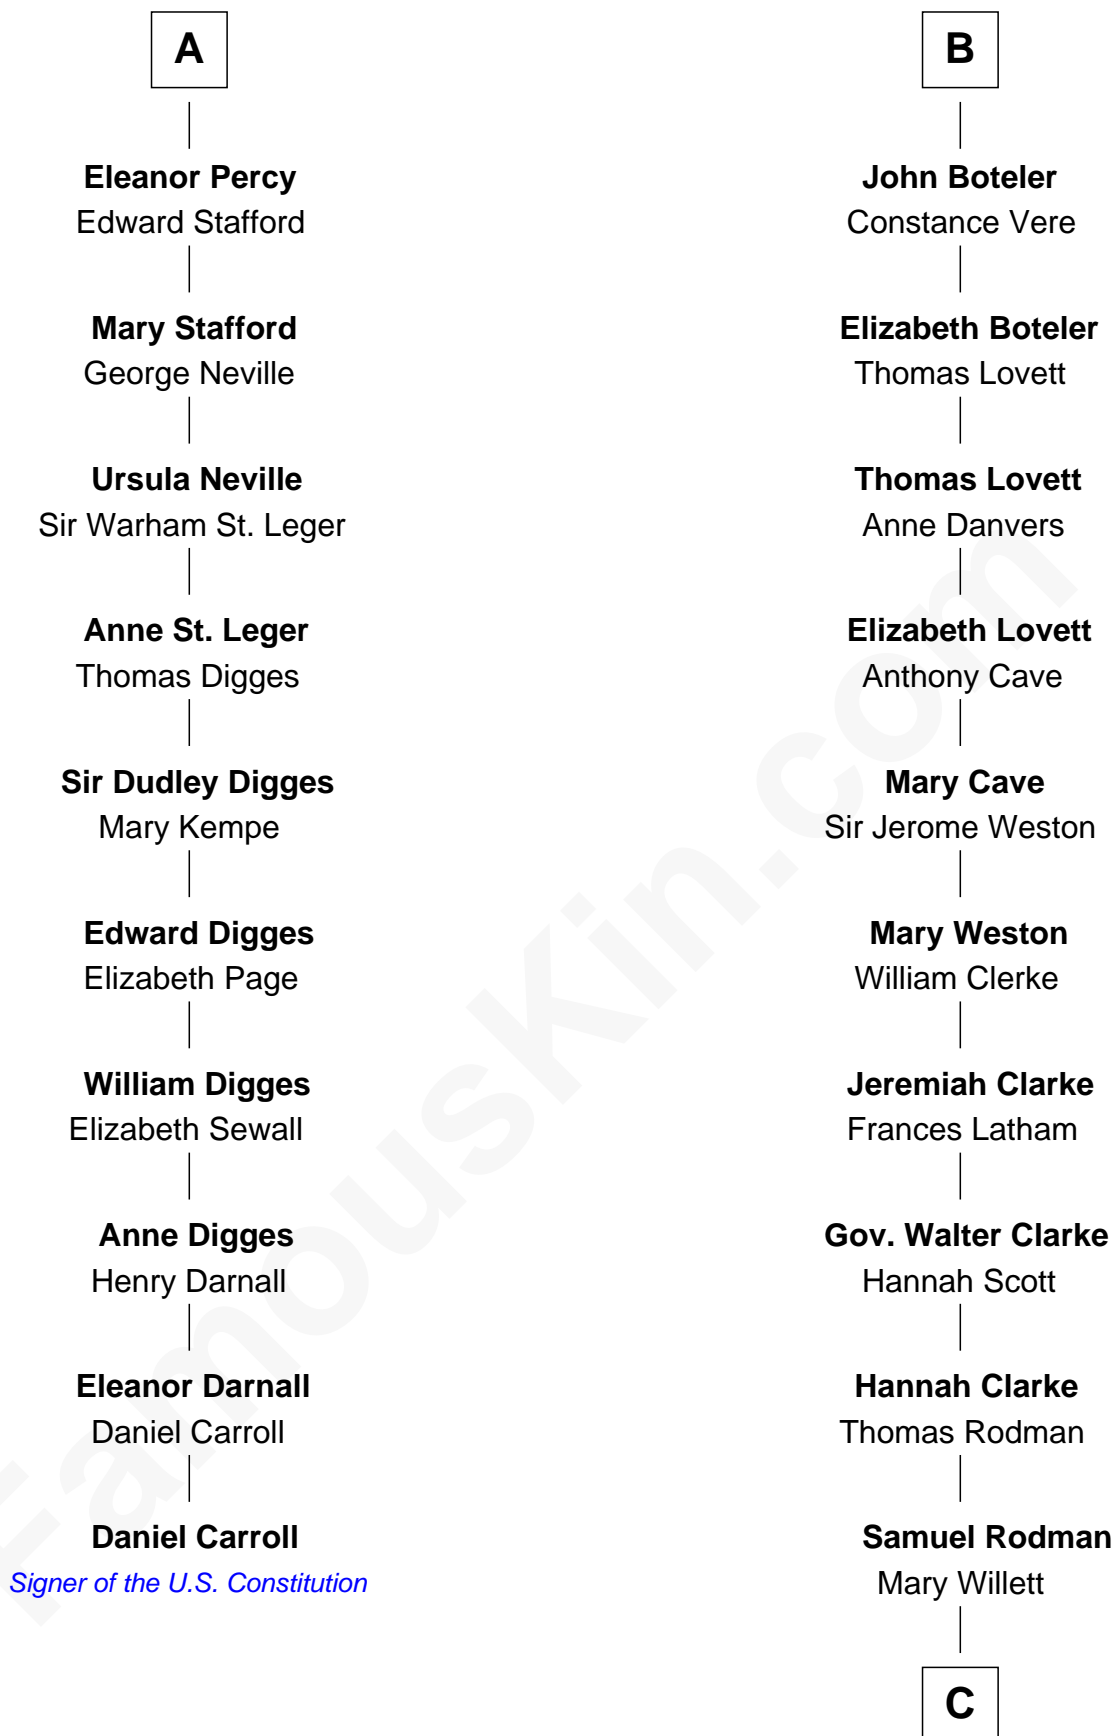

### Daniel Carroll

*Signer of the U.S. Constitution*

16th cousin 4 times removed of

### Joseph Wharton

*Founder of the Wharton School of Business*

**Sir William de Cantilupe**

Eve de Braiose

**C**

**Thomas Rodman**

Mary Borden

**Hannah Rodman**

Samuel Rowland Fisher

**Deborah Fisher**

William Wharton

**Joseph Wharton**

*Founder, Wharton School of Business*