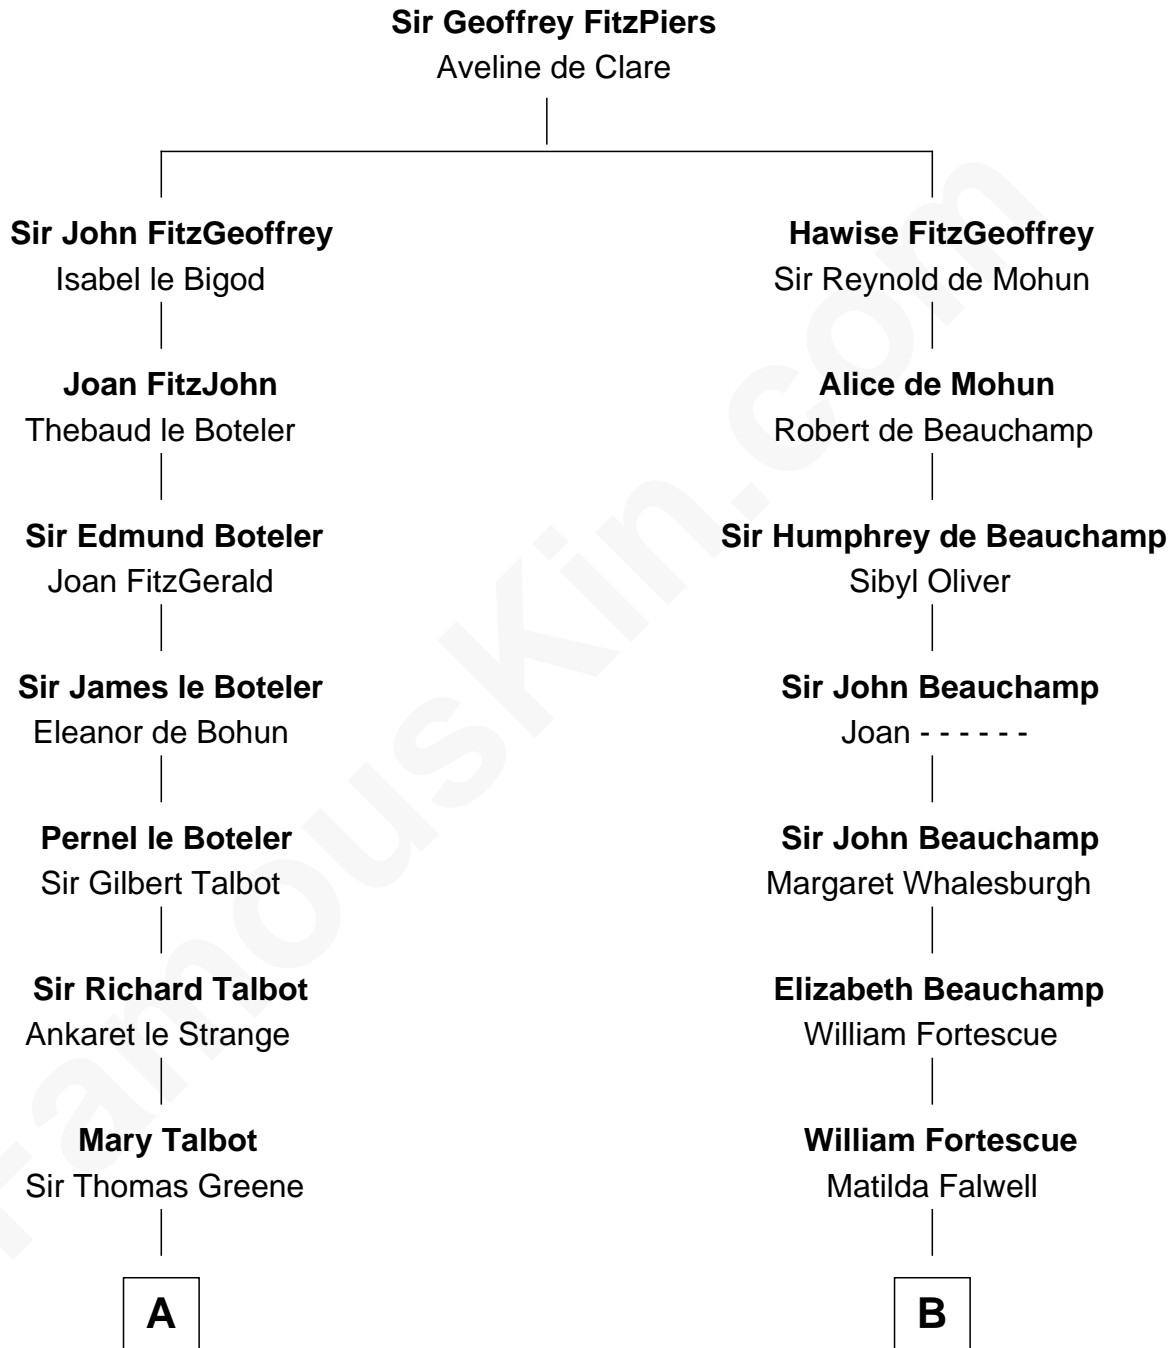

FamousKin.com

Relationship Chart of

Daniel Carroll

Signer of the U.S. Constitution

18th cousin 2 times removed of

Harriet Beecher Stowe

Author of Uncle Tom's Cabin

C

Eleanor Darnall

Daniel Carroll

Daniel Carroll

Signer of the U.S. Constitution

D

Andrew Ward

Diana Hubbard

Roxana Ward