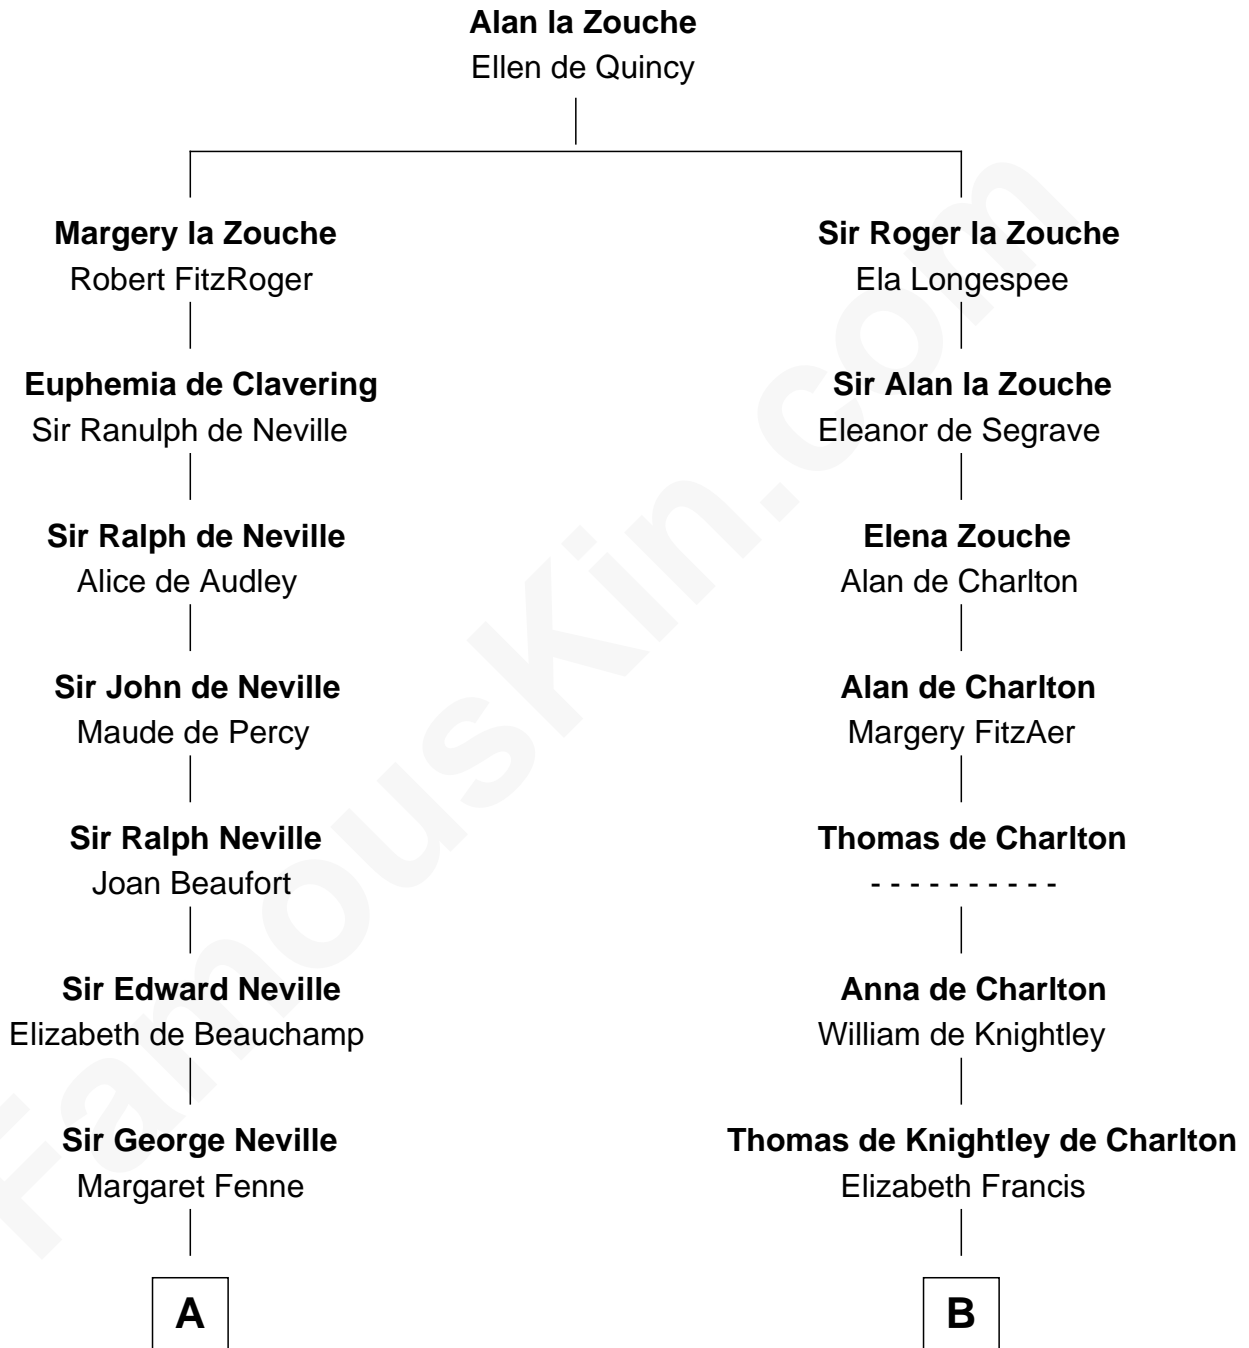

FamousKin.com

Relationship Chart of

Daniel Carroll

Signer of the U.S. Constitution

15th cousin 4 times removed of

Jay Gould

American Railroad "Robber Baron"

C

—
Anna Osborn
Abraham Gould

—
John Burr Gould
Mary More

—
Jay Gould
"Robber Baron"

FamousKin.com