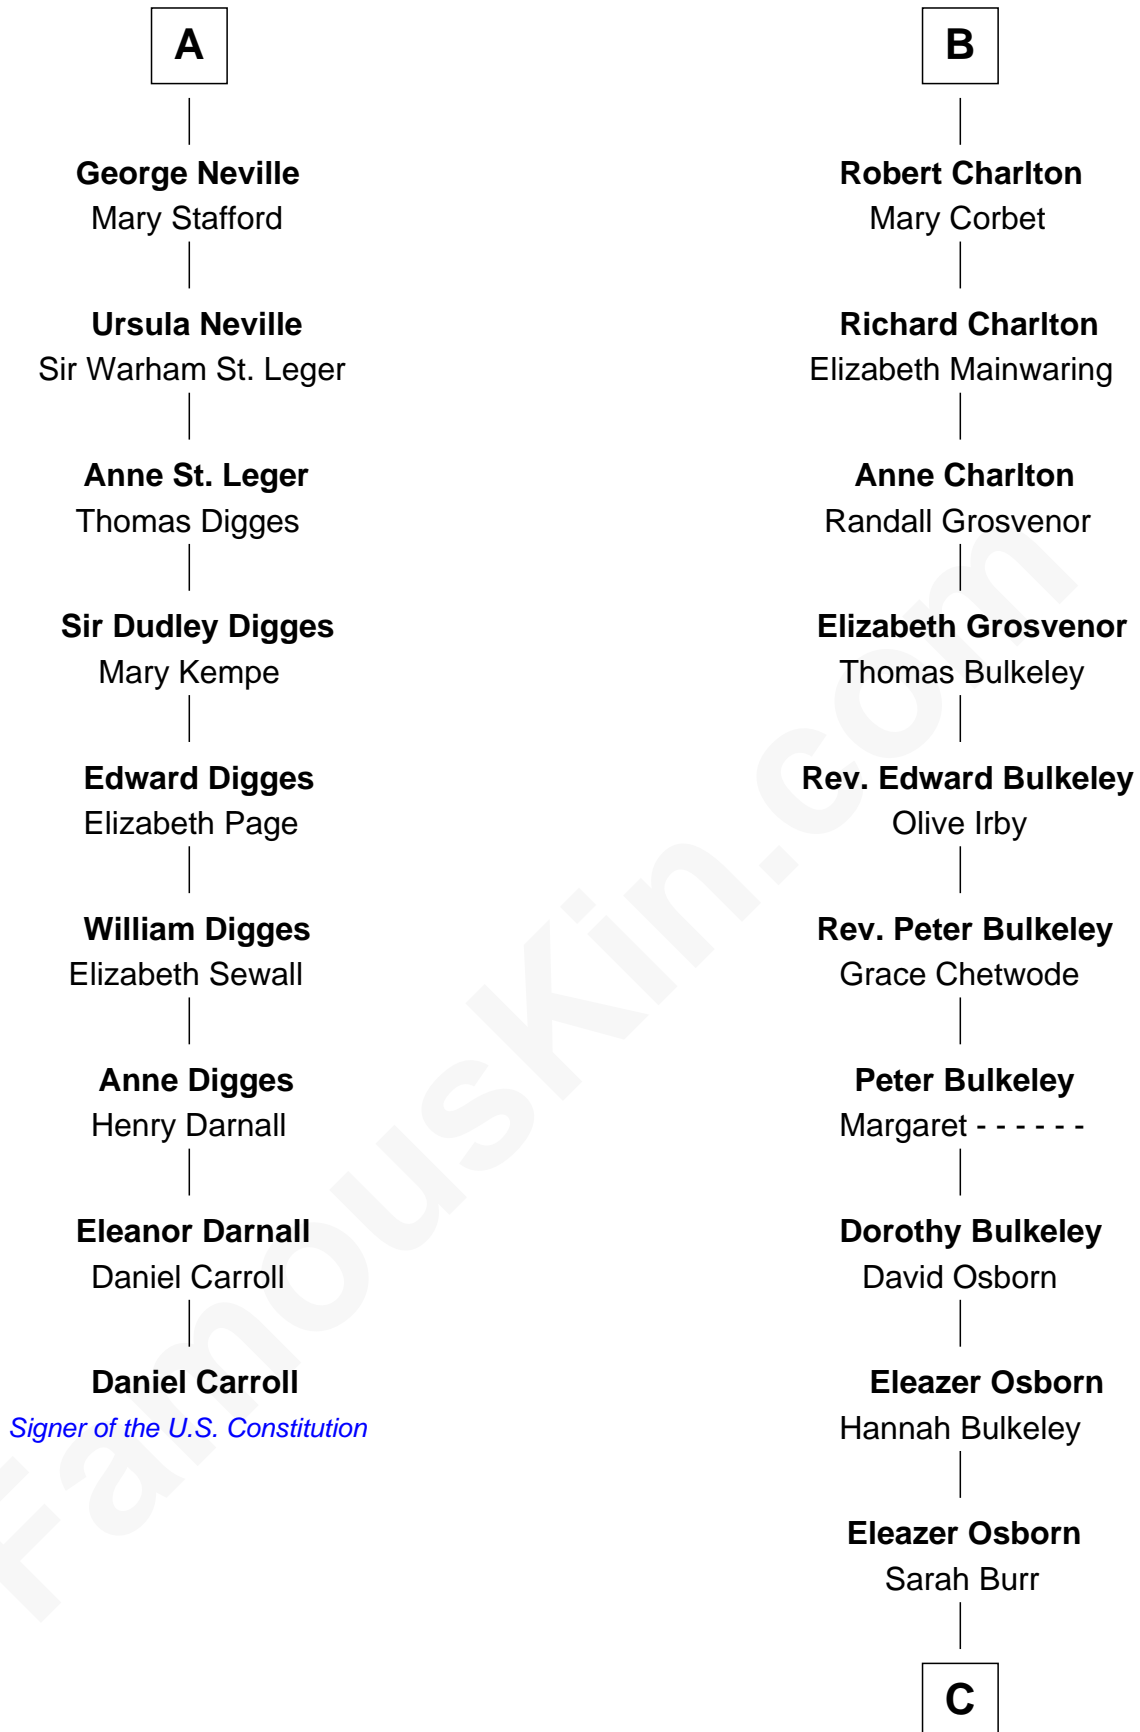

FamousKin.com

Relationship Chart of

Daniel Carroll

Signer of the U.S. Constitution

15th cousin 4 times removed of

Jay Gould

American Railroad "Robber Baron"

C

—
Anna Osborn
Abraham Gould

—
John Burr Gould
Mary More

—
Jay Gould
"Robber Baron"

FamousKin.com