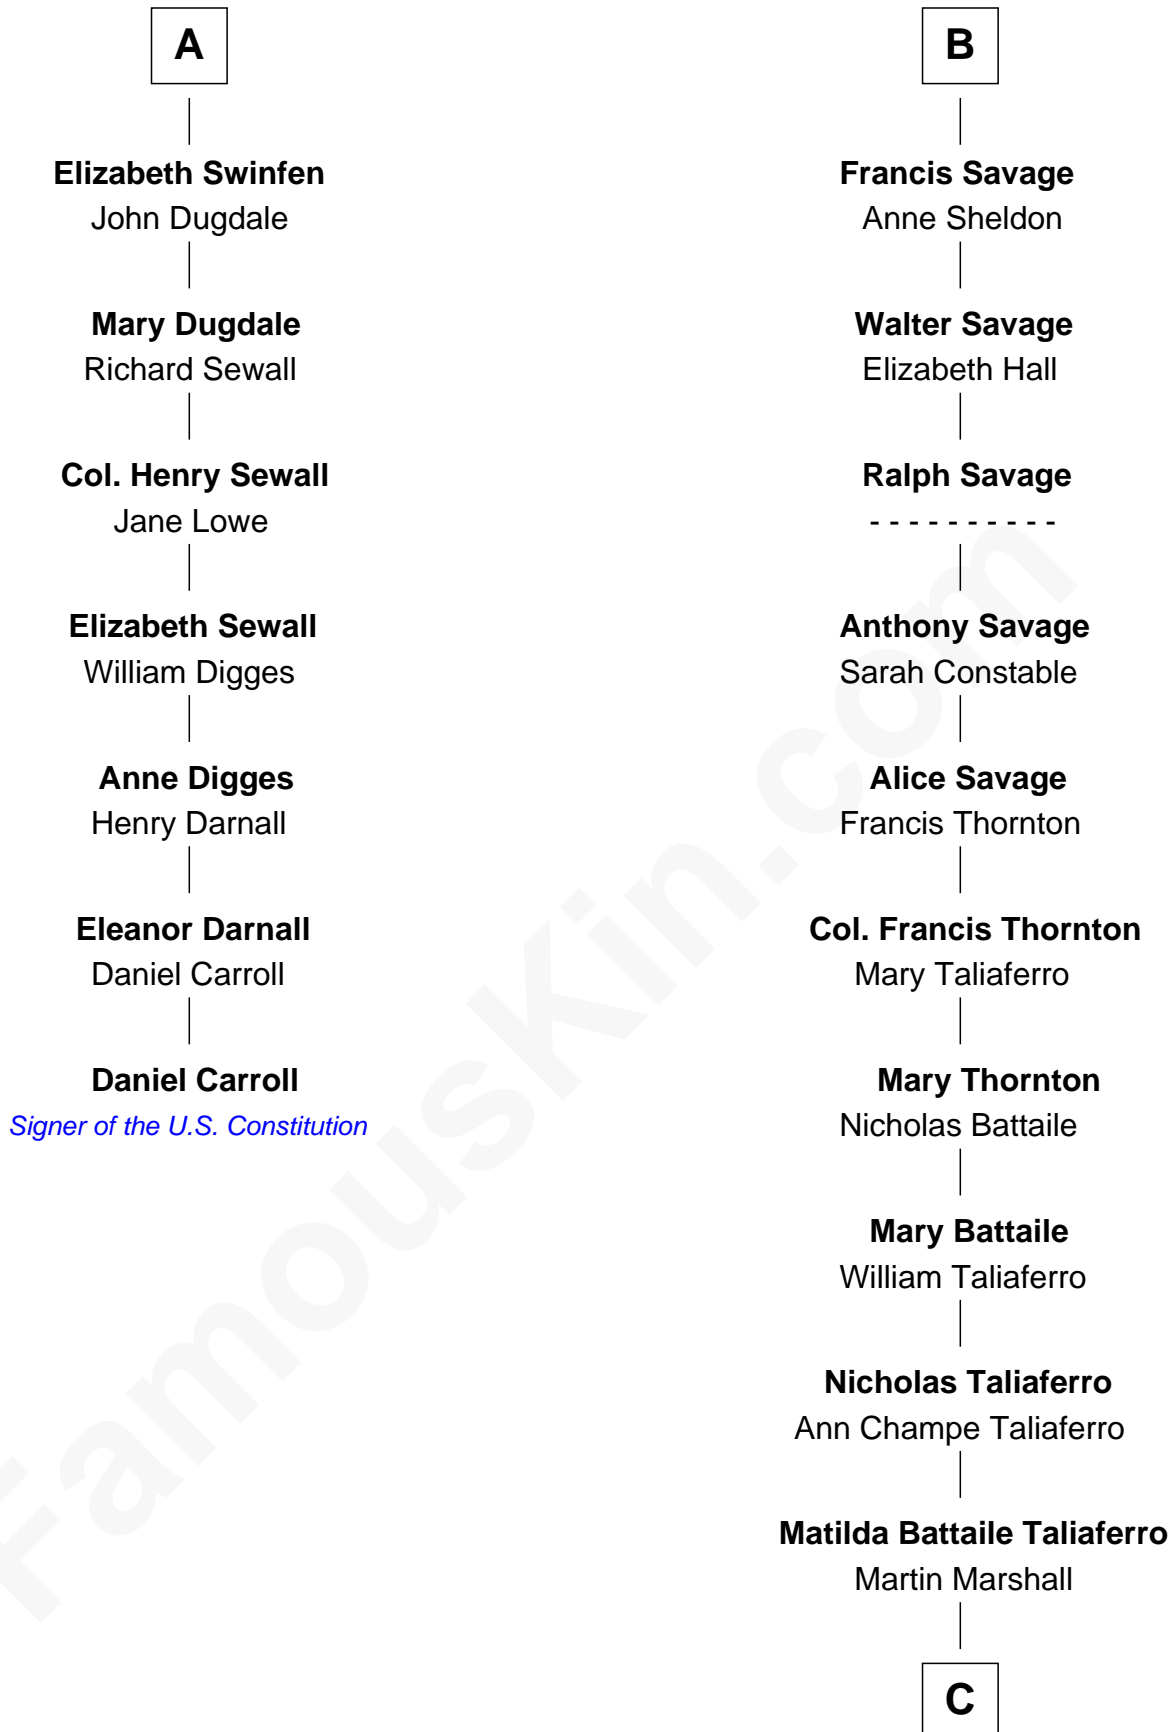

## Relationship Chart of Daniel Carroll

*Signer of the U.S. Constitution*

13th cousin 6 times removed of

## General George C. Marshall

*Author of "The Marshall Plan"*

**Sir John Stafford**

Margaret Stafford

**Joan Stafford**  
John Draycote

**Roger Draycote**  
-----

**Jane Draycote**  
Thomas Noel

**Robert Noel**  
Matilda Brereton

**James Noel**  
Elizabeth -----

**Dorothy Noel**  
William Swinfen

**Arthur Swinfen**  
Alice Ragdale

**A**

**Ralph Stafford**  
Maud de Hastang

**Sir Humphrey Stafford**  
Elizabeth Burdet

**Sir Humphrey Stafford**  
Eleanor Aylesbury

**Elizabeth Stafford**  
Sir Richard de Beauchamp

**Anne de Beauchamp**  
Sir Richard Lygon

**Sir Richard Lygon**  
Margaret Greville

**Anne Lygon**  
Sir Christopher Savage

**B**

C

William Champe Marshall

Susan Myers