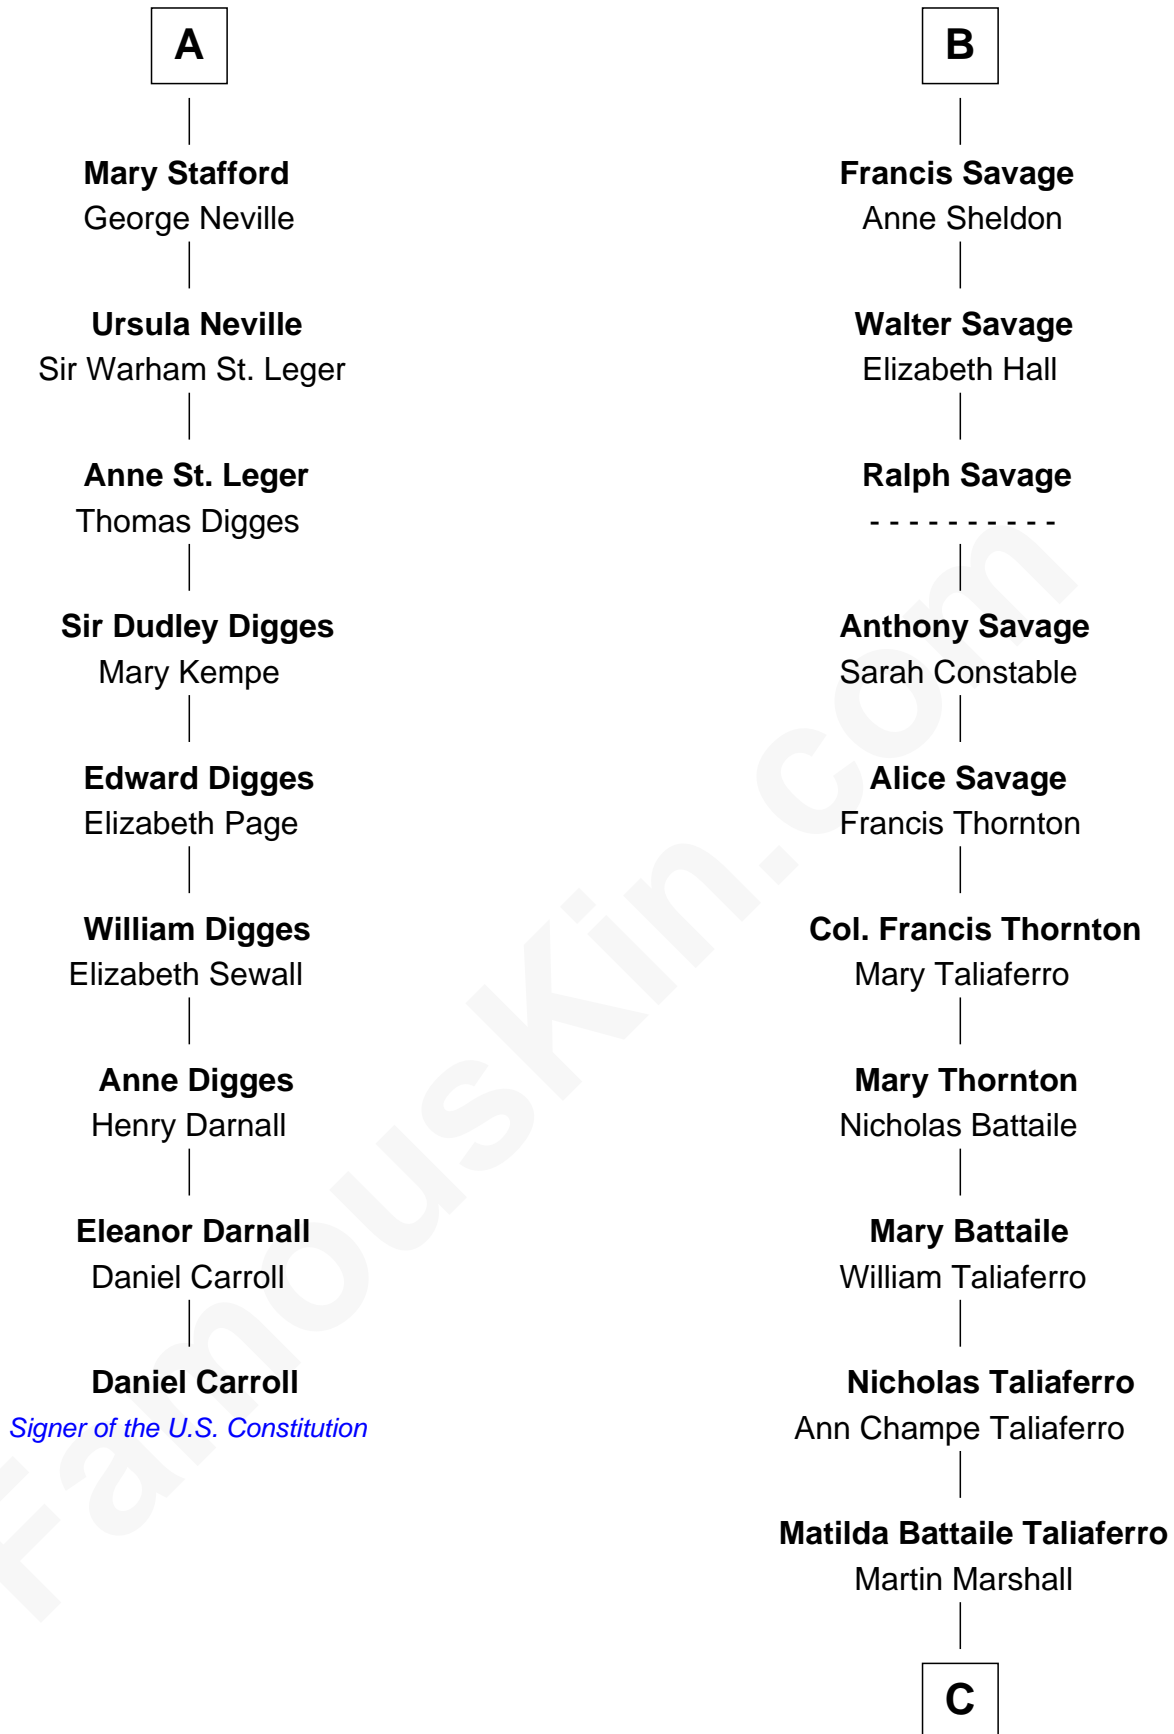

FamousKin.com

Relationship Chart of

Daniel Carroll

Signer of the U.S. Constitution

15th cousin 4 times removed of

General George C. Marshall

Author of "The Marshall Plan"

Henry Plantagenet
Maud de Chaworth

Mary Plantagenet
Henry de Percy

Sir Henry Percy
Margaret de Neville

Sir Henry Percy
Elizabeth Mortimer

Sir Henry Percy
Eleanor Neville

Sir Henry Percy
Eleanor Poynings

Henry Percy
Maud Herbert

Eleanor Percy
Edward Stafford

A

Eleanor Plantagenet
Richard Fitzalan

Sir Richard Fitzalan
Elizabeth de Bohun

Elizabeth Fitzalan
Sir Robert Goushill

Joan Goushill
Sir Thomas Stanley

Katherine Stanley
Sir John Savage

Sir Christopher Savage
Anne Stanley

Sir Christopher Savage
Anne Lygon

B

C

William Champe Marshall

Susan Myers

George Catlett Marshall

Laura Emily Bradford

General George C. Marshall