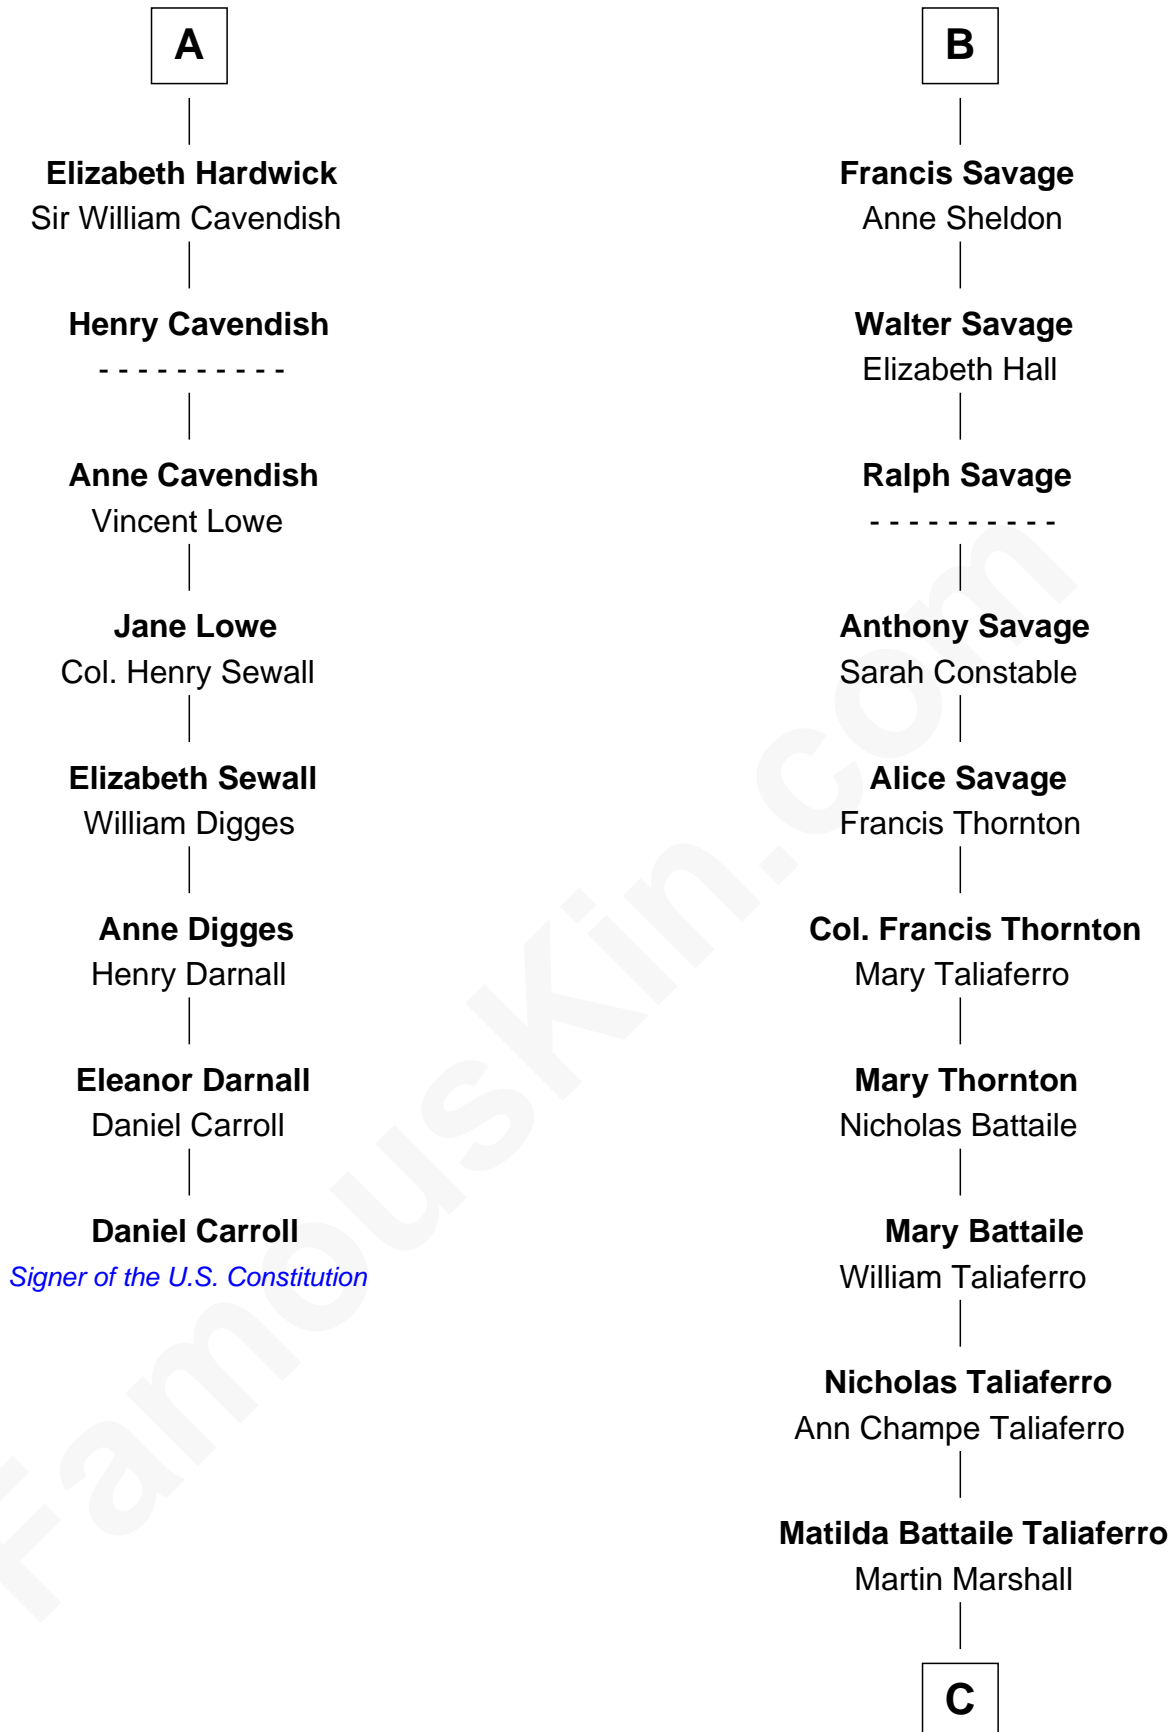

## Relationship Chart of

### Daniel Carroll

*Signer of the U.S. Constitution*

14th cousin 5 times removed of

### General George C. Marshall

*Author of "The Marshall Plan"*

**Edmund Fitzalan**

Alice de Warenne

C

William Champe Marshall

Susan Myers

George Catlett Marshall

Laura Emily Bradford

General George C. Marshall

*U.S. Army - World War II*

FamousKin.com