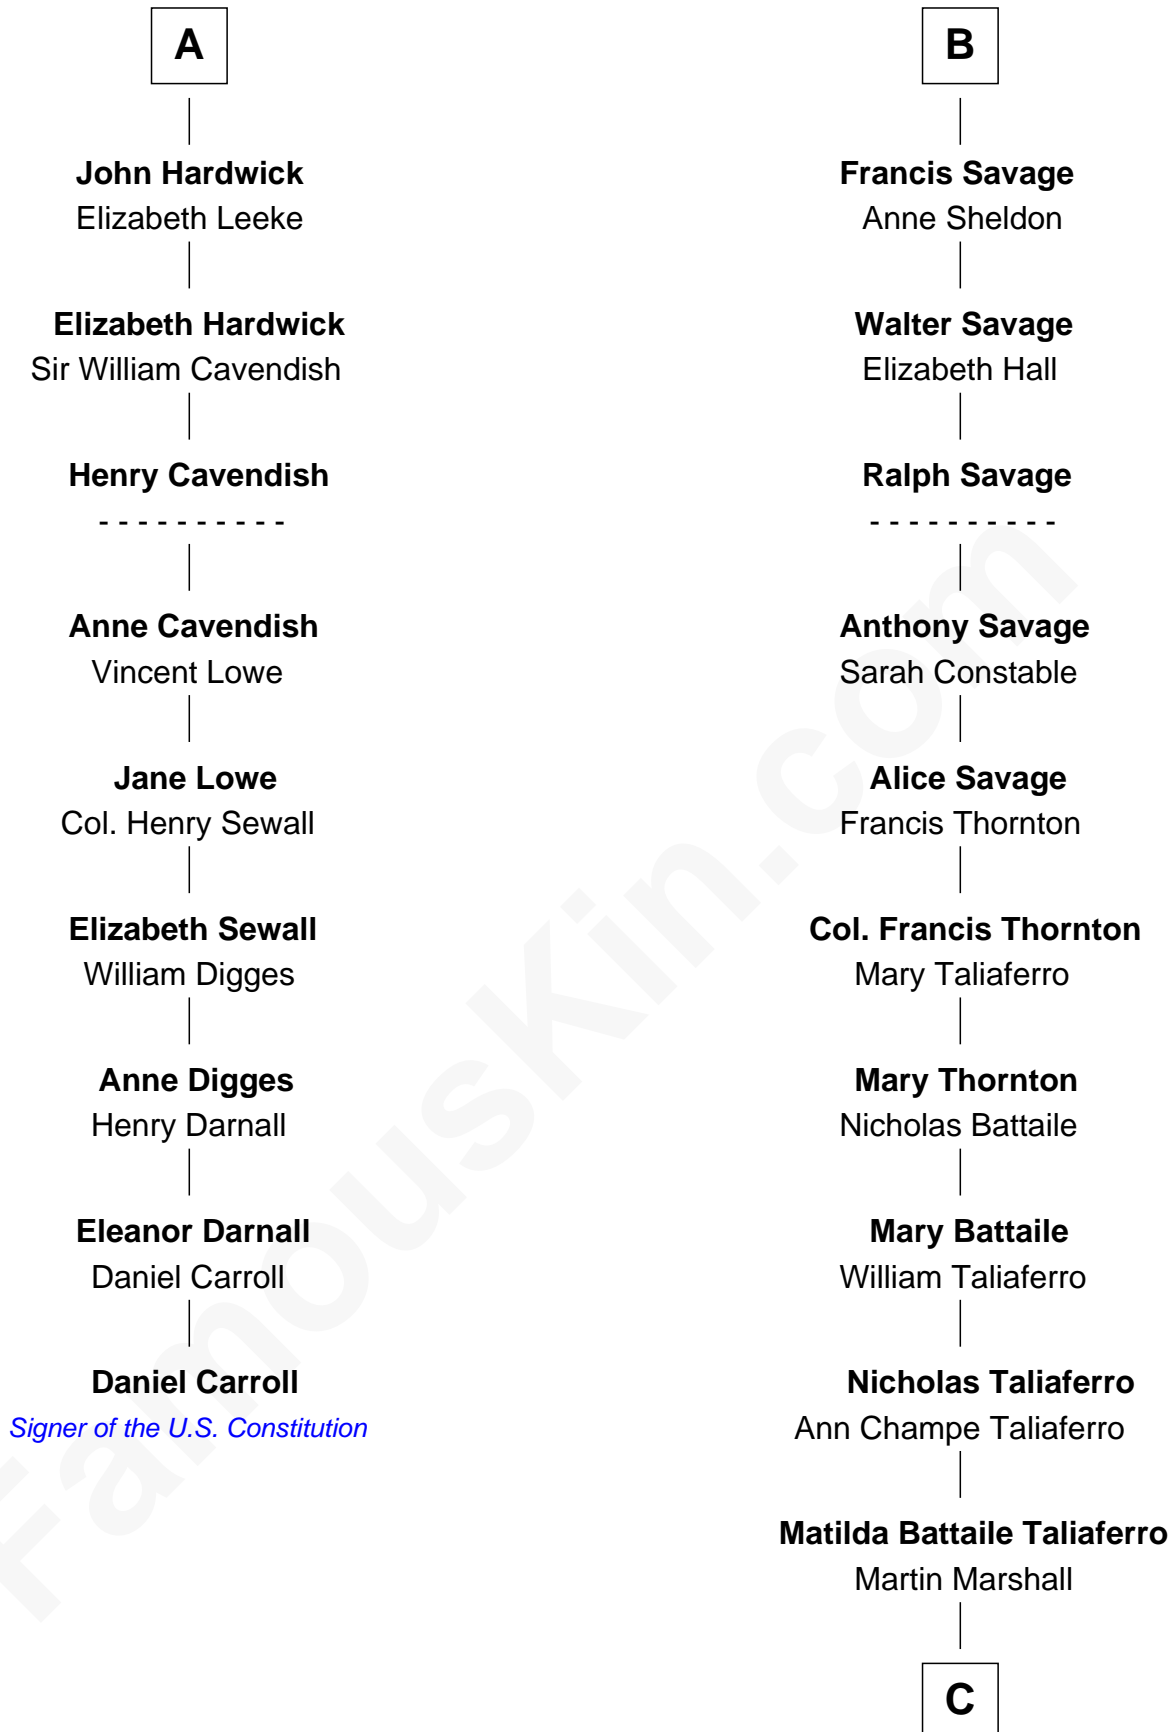

FamousKin.com

Relationship Chart of

Daniel Carroll

Signer of the U.S. Constitution

15th cousin 4 times removed of

General George C. Marshall

Author of "The Marshall Plan"

Humphrey de Bohun
Elizabeth Plantagenet

Eleanor de Bohun
Sir James le Boteler

Pernel le Boteler
Sir Gilbert Talbot

Sir Richard Talbot
Ankaret le Strange

Mary Talbot
Sir Thomas Greene

Sir Thomas Greene
Marine Bellers

Anne Greene
Sir Thomas Pinchbeck

Elizabeth Pinchbeck
John Hardwick

A

Sir William de Bohun
Elizabeth de Badlesmere

Elizabeth de Bohun
Sir Richard Fitzalan

Elizabeth Fitzalan
Sir Robert Goushill

Joan Goushill
Sir Thomas Stanley

Katherine Stanley
Sir John Savage

Sir Christopher Savage
Anne Stanley

Sir Christopher Savage
Anne Lygon

B

C

William Champe Marshall

Susan Myers

George Catlett Marshall

Laura Emily Bradford