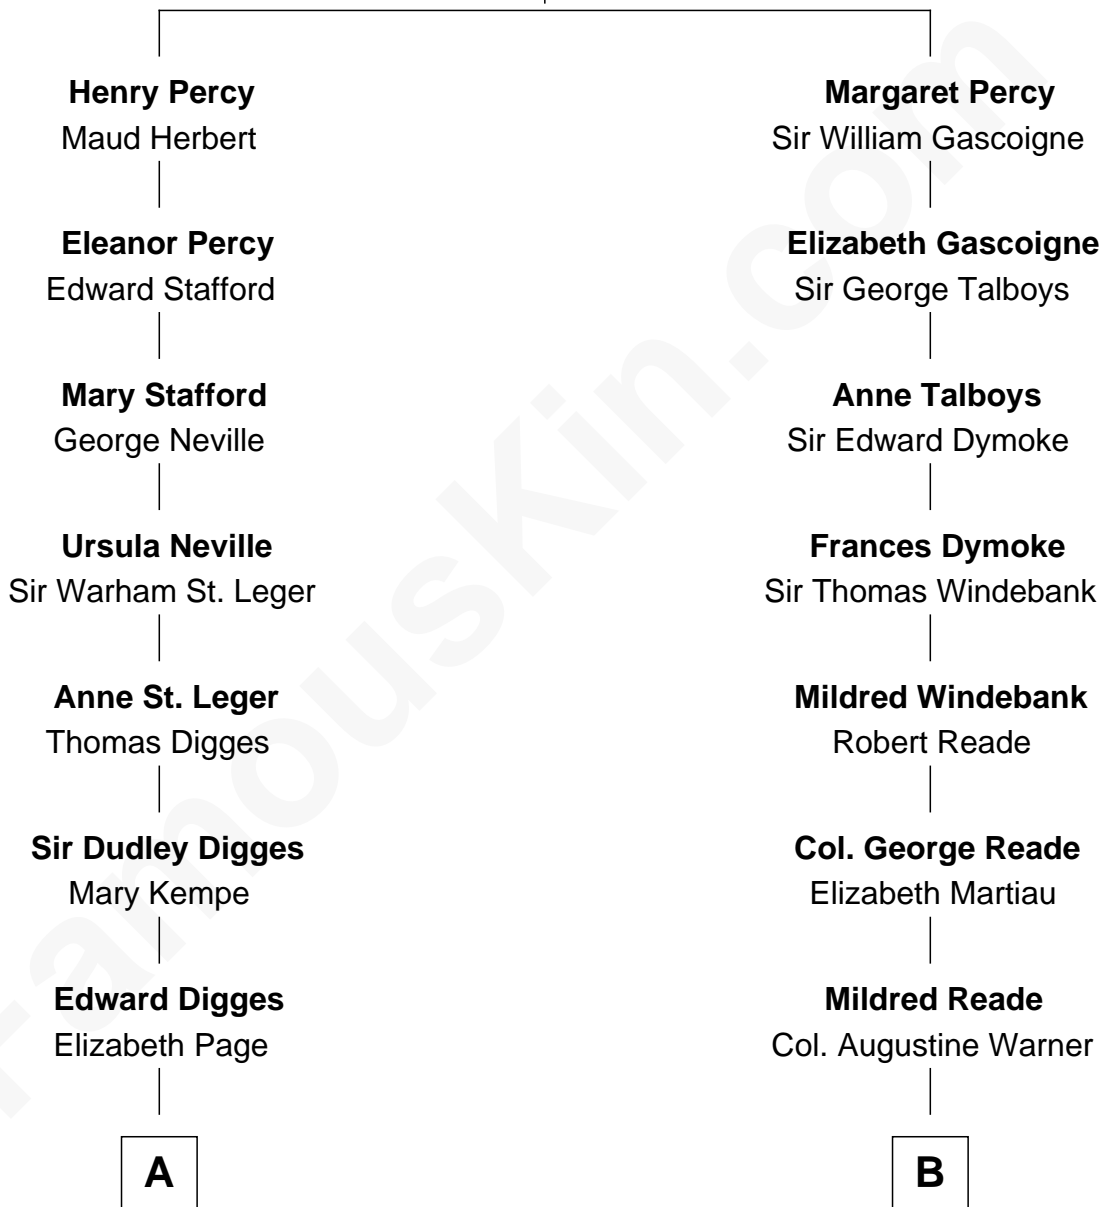

FamousKin.com Relationship Chart of

Daniel Carroll

Signer of the U.S. Constitution

10th cousin of

Meriwether Lewis

Lewis and Clark Expedition

Sir Henry Percy
Eleanor Poynings

A

William Digges
Elizabeth Sewall

Anne Digges
Henry Darnall

Eleanor Darnall
Daniel Carroll

Daniel Carroll
Signer of the U.S. Constitution

B

Elizabeth Warner
Col. John Lewis

Col. Robert Lewis
Jane Meriwether

William Lewis
Lucy Meriwether

Meriwether Lewis
Lewis and Clark Expedition