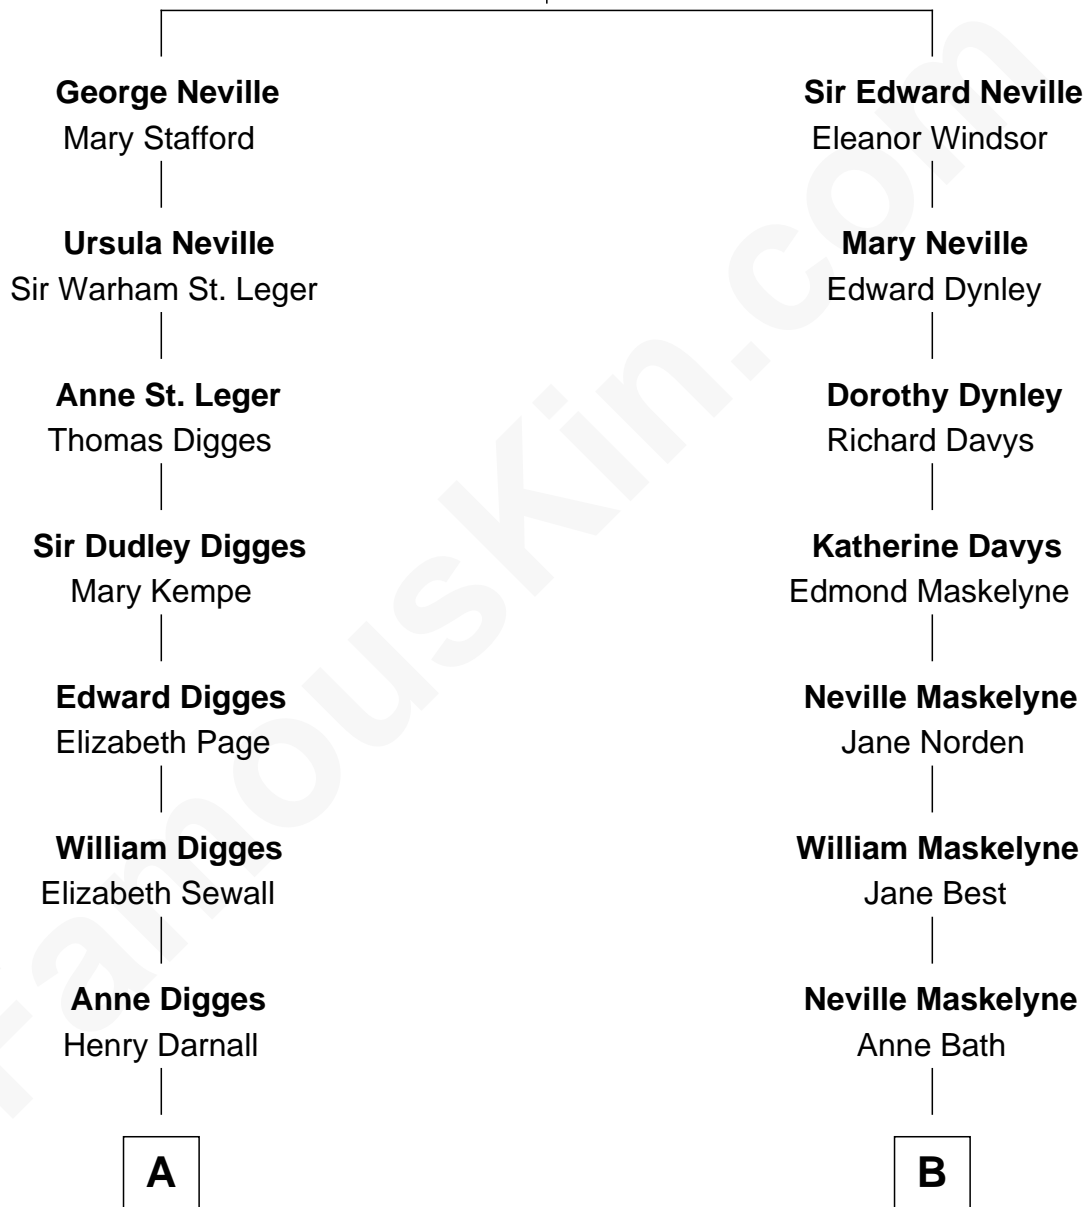

FamousKin.com

Relationship Chart of

Daniel Carroll

Signer of the U.S. Constitution

8th cousin 3 times removed of

Lytton Strachey

Author and Co-Founder of Bloomsbury Group

Sir George Neville

Margaret Fenne

A

Eleanor Darnall

Daniel Carroll

Daniel Carroll

Signer of the U.S. Constitution

B

Alice Maskelyne