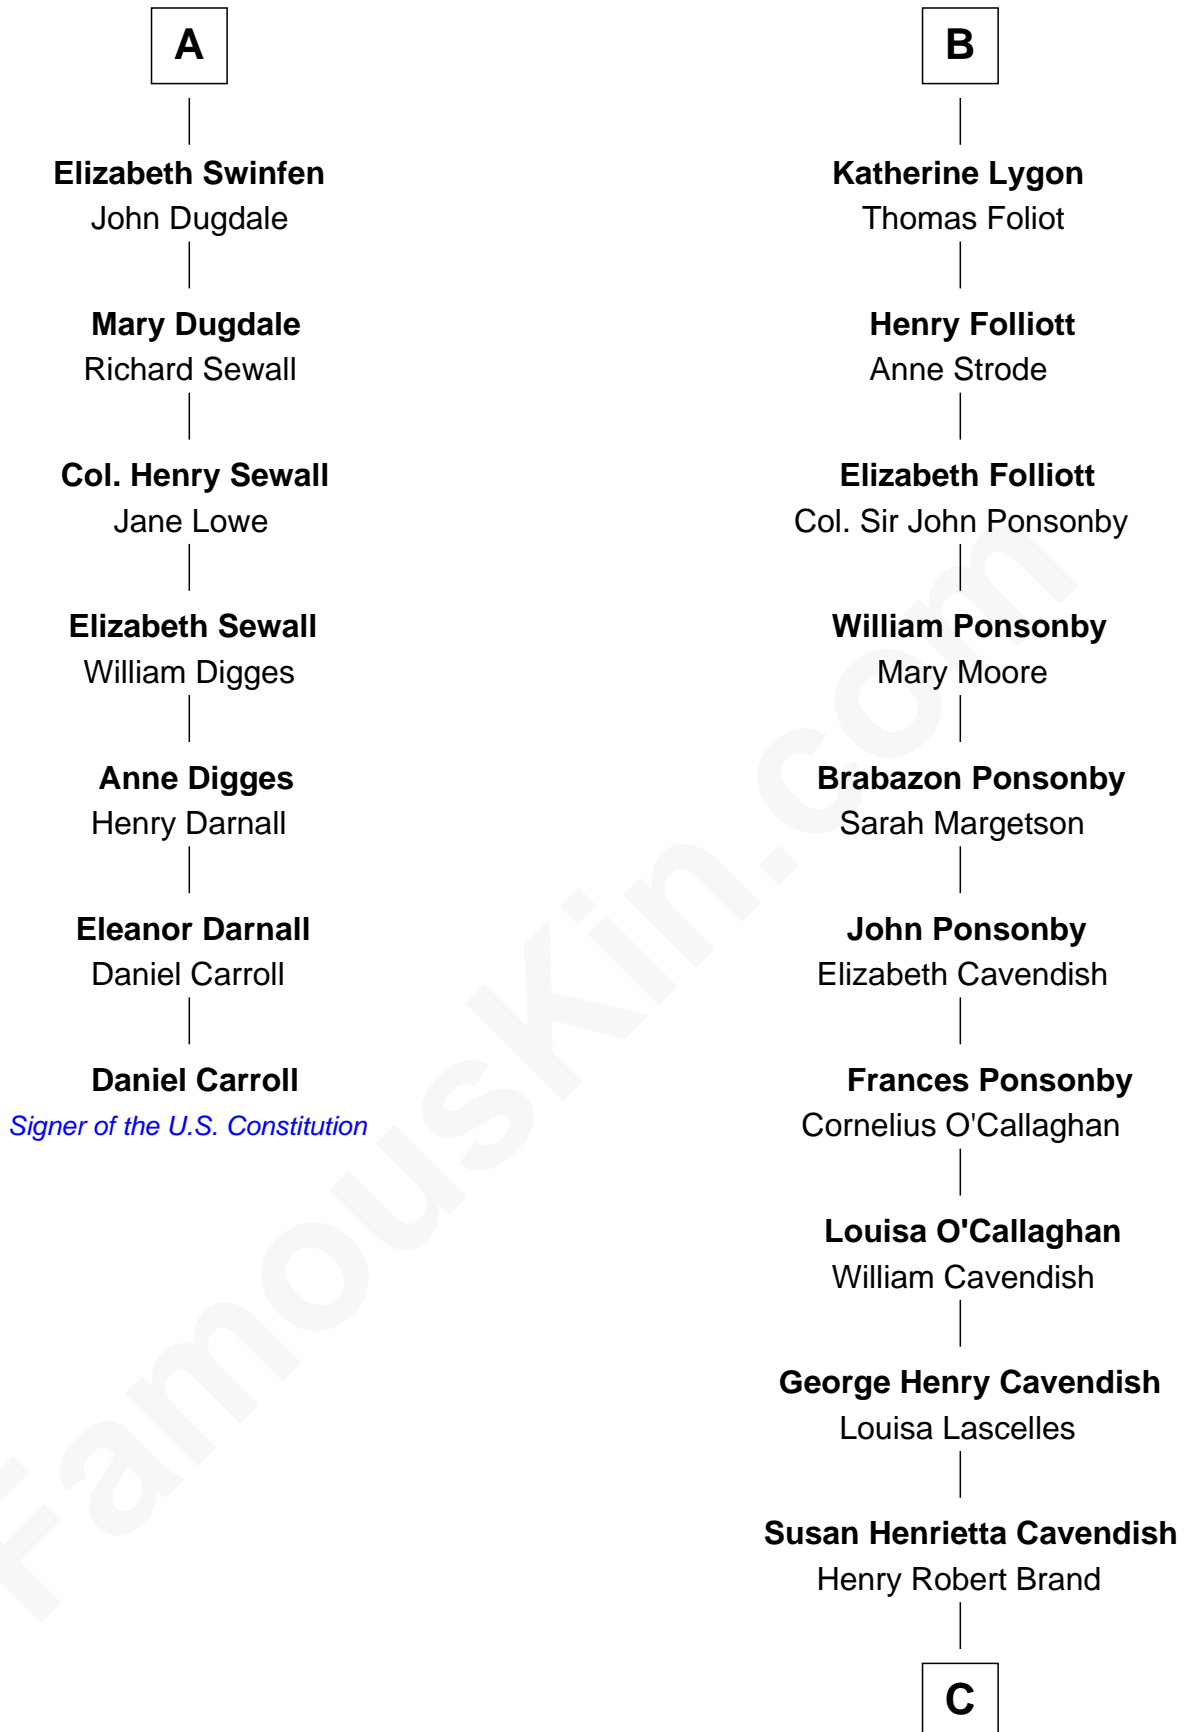

FamousKin.com Relationship Chart of

Daniel Carroll

Signer of the U.S. Constitution

13th cousin 7 times removed of

Sarah Ferguson

Duchess of York

Sir John Stafford

Margaret Stafford

B

C

Margaret Brand

Algernon Francis Holford Ferguson

Andrew Henry Ferguson

Marian Louisa Montagu-Douglas-Scott

Ronald Ivor Ferguson

Susan Mary Wright