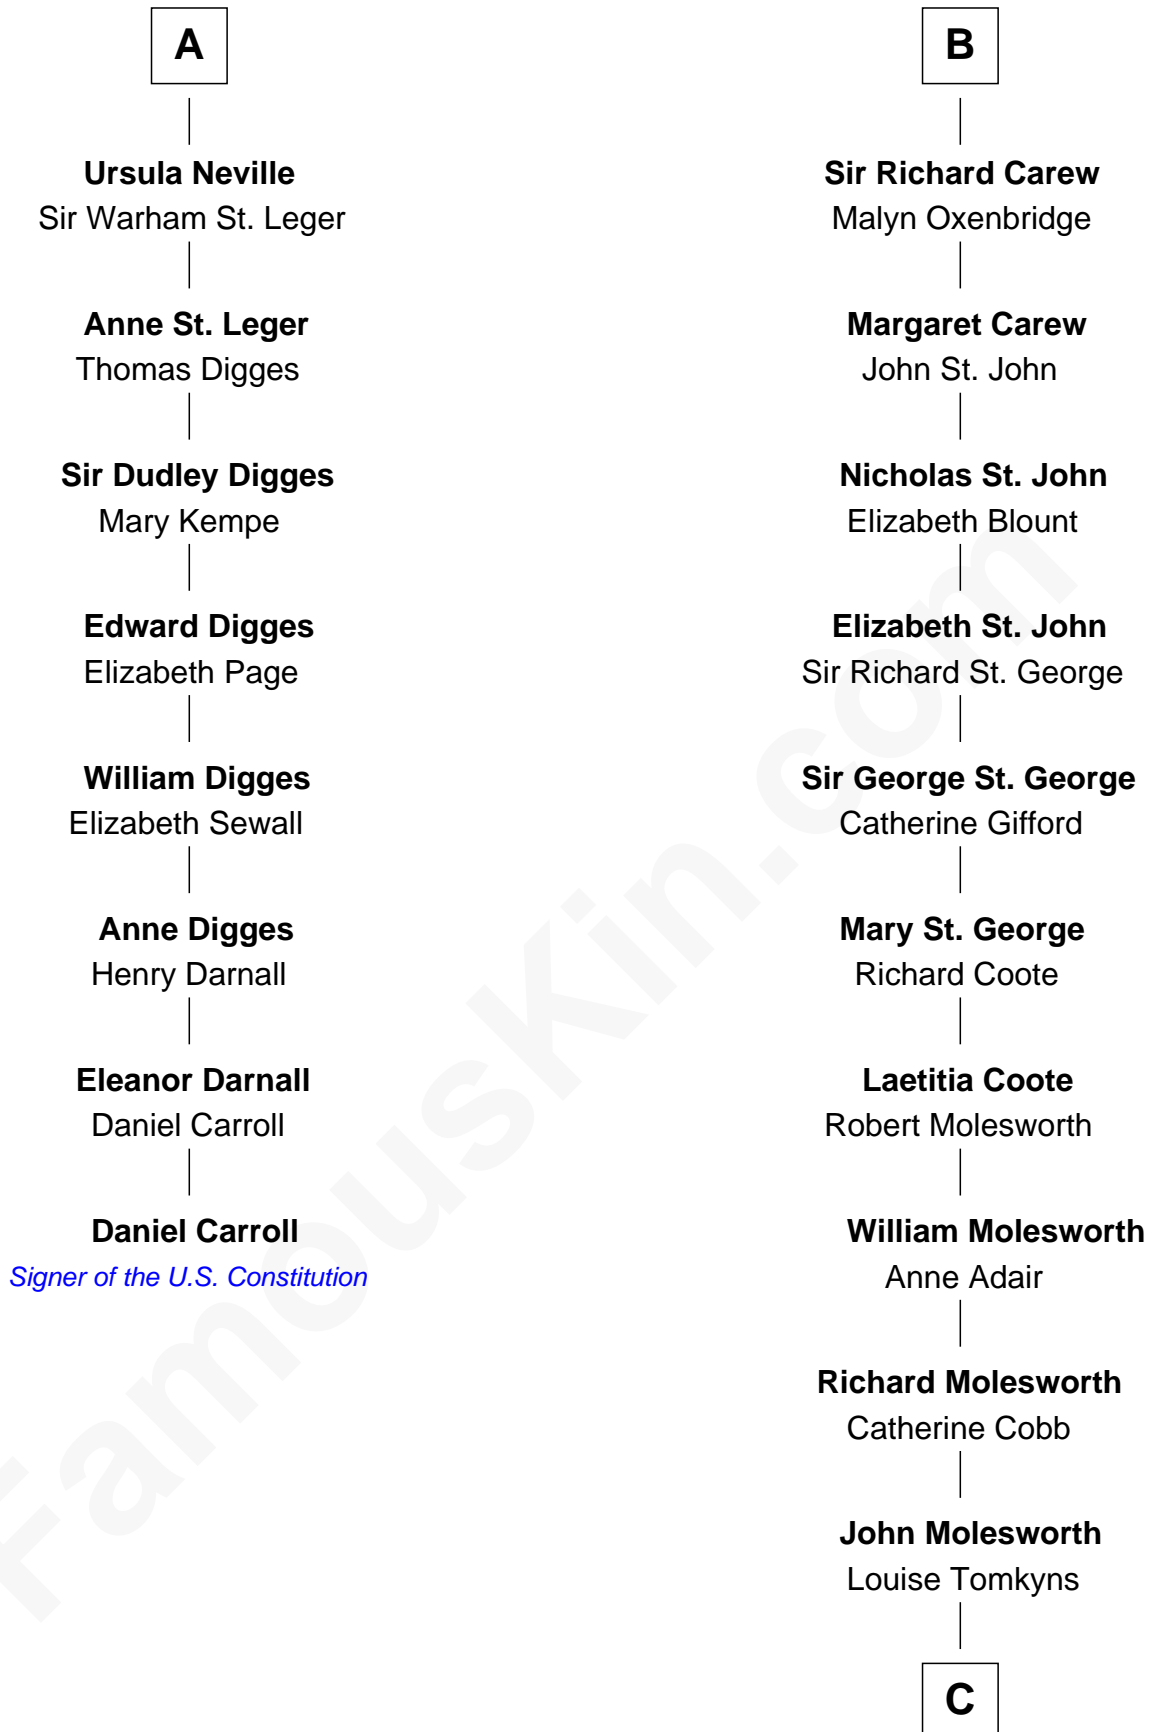

FamousKin.com Relationship Chart of

Daniel Carroll

Signer of the U.S. Constitution

14th cousin 5 times removed of

Olivia De Havilland

Movie Actress

Sir Maurice de Berkeley

Eve la Zouche

Thomas de Berkeley
Katherine de Clyvedon

Sir John Berkeley
Elizabeth Betteshorne

Eleanor Berkeley
Sir Richard Poynings

Eleanor Poynings
Sir Henry Percy

Henry Percy
Maud Herbert

Eleanor Percy
Edward Stafford

Mary Stafford
George Neville

A

Isabel de Berkeley
Sir Robert de Clifford

Sir Roger de Clifford
Maud de Beauchamp

Katherine de Clifford
Sir Ralph de Greystoke

Maud de Greystoke
Eudo de Welles

Sir Lionel de Welles
Joan de Waterton

Eleanor de Welles
Sir Thomas Hoo

Eleanor Hoo
James Carew

B

C

Margaret Letitia Molesworth
Charles Richard De Havilland

Walter Augustus De Havilland
Lillian Augusta Ruse

Olivia De Havilland
Movie Actress

FamousKin.com