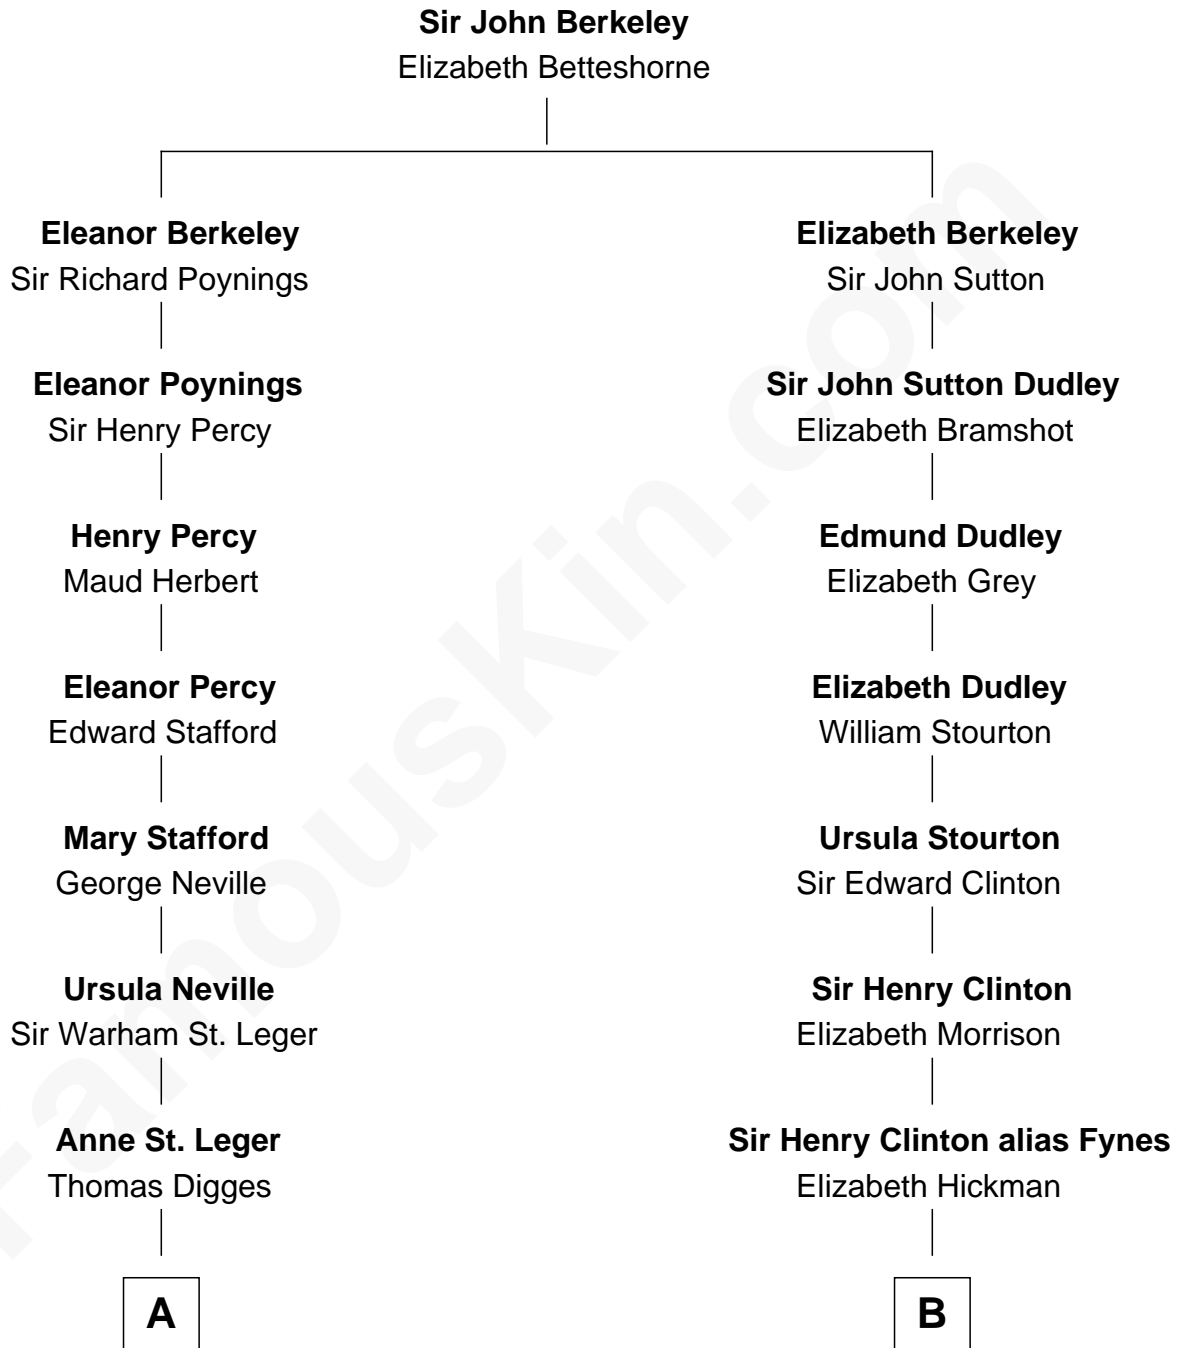

# FamousKin.com Relationship Chart of

**Daniel Carroll**

*Signer of the U.S. Constitution*

10th cousin 2 times removed of

**George Clinton**

*4th U.S. Vice President*

**A**

**Sir Dudley Digges**

Mary Kempe

**Edward Digges**

Elizabeth Page

**William Digges**

Elizabeth Sewall

**Anne Digges**

Henry Darnall

**Eleanor Darnall**

Daniel Carroll

**Daniel Carroll**

*Signer of the U.S. Constitution*

**B**

**William Clinton**

Elizabeth Kennedy

**James Clinton**

Elizabeth Smith

**Charles Clinton**

Elizabeth Denniston

**George Clinton**

*4th U.S. Vice President*