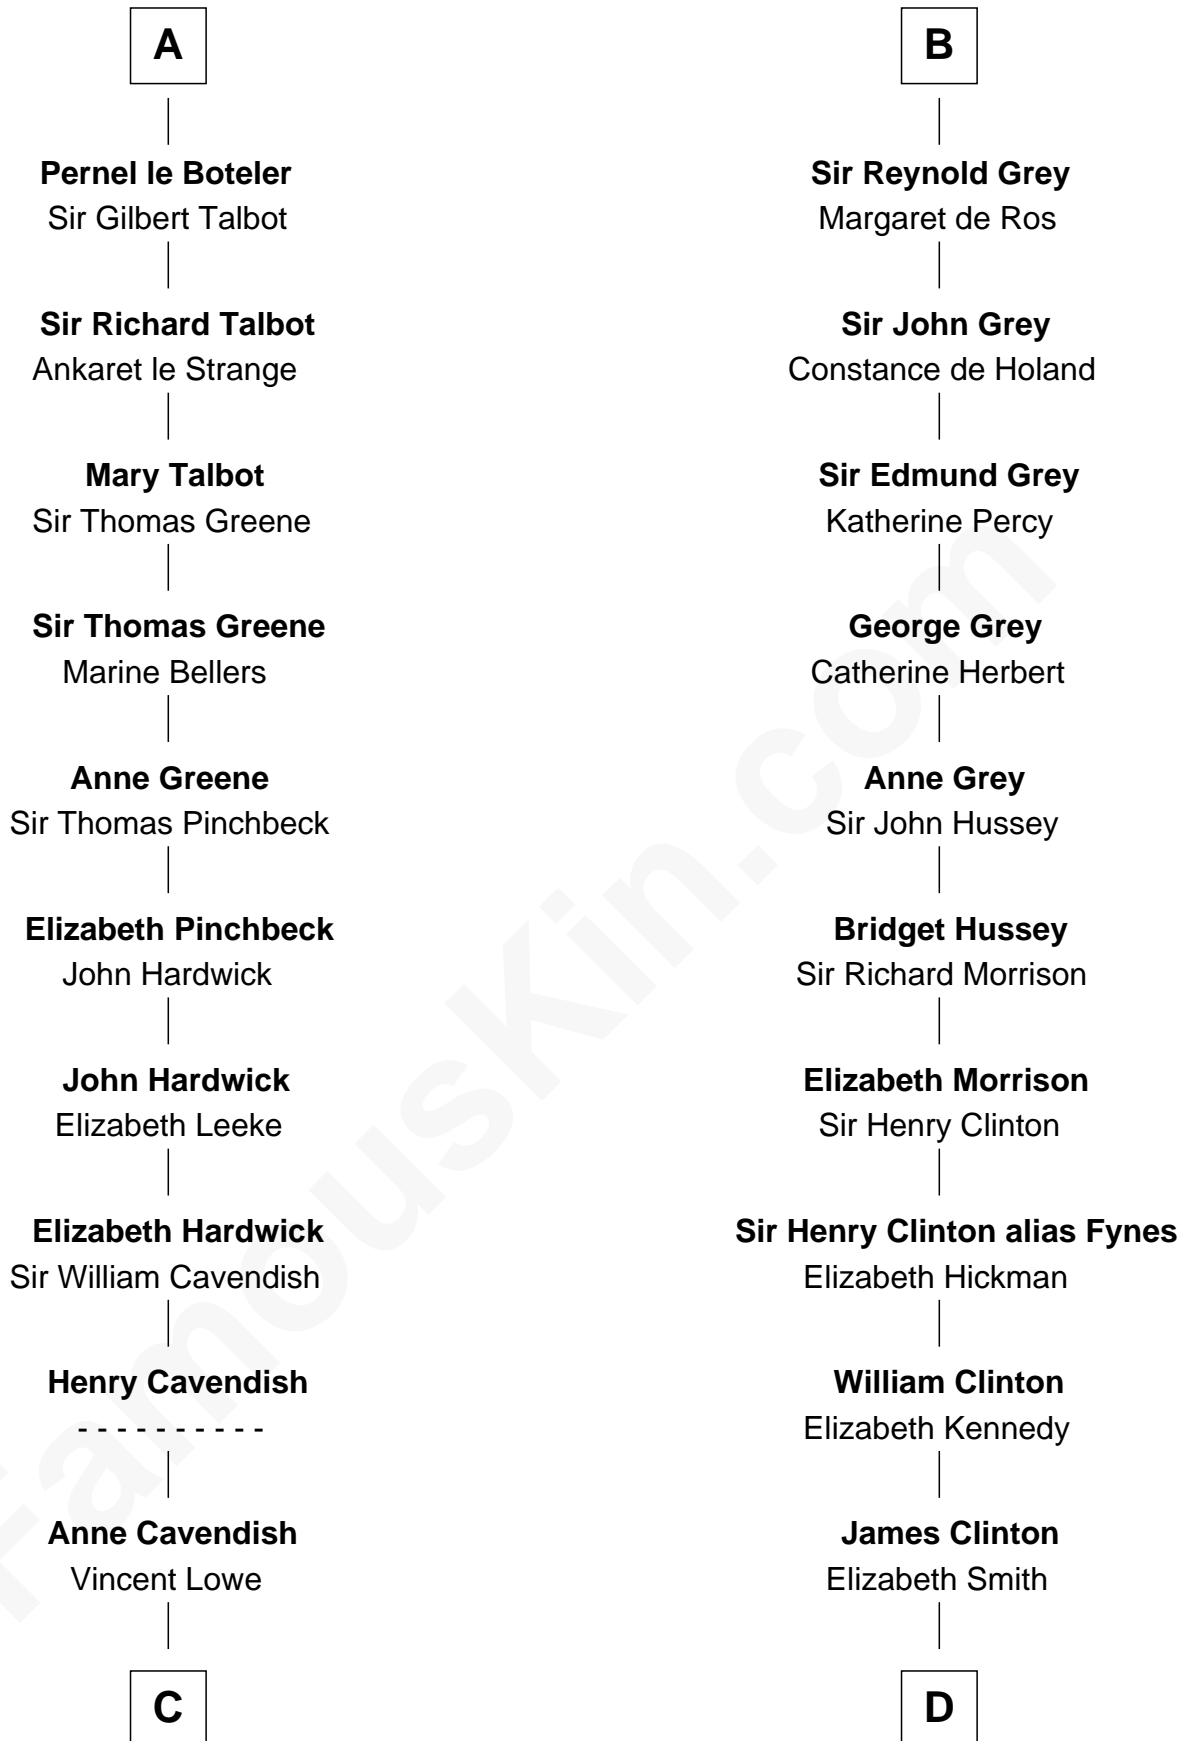

# FamousKin.com Relationship Chart of

**Daniel Carroll**

*Signer of the U.S. Constitution*

18th cousin 3 times removed of

**George Clinton**

*4th U.S. Vice President*

**Humphrey III de Bohun**

Margaret of Hereford

Margaret of Scotland

**Henry de Bohun**

Maud de Mandeville

**Sir Humphrey de Bohun**

Maud of Eu

**Eleanor de Bohun**

Sir John de Verdun

**Maud de Verdun**

Sir John de Grey

**Sir Roger de Grey**

Elizabeth de Hastings

**Sir Reynold de Grey**

Eleanor le Strange

**B**

**C**

**Jane Lowe**  
Col. Henry Sewall

**Elizabeth Sewall**  
William Digges

**Anne Digges**  
Henry Darnall

**Eleanor Darnall**  
Daniel Carroll

**Daniel Carroll**  
*Signer of the U.S. Constitution*

**D**

**Charles Clinton**  
Elizabeth Denniston