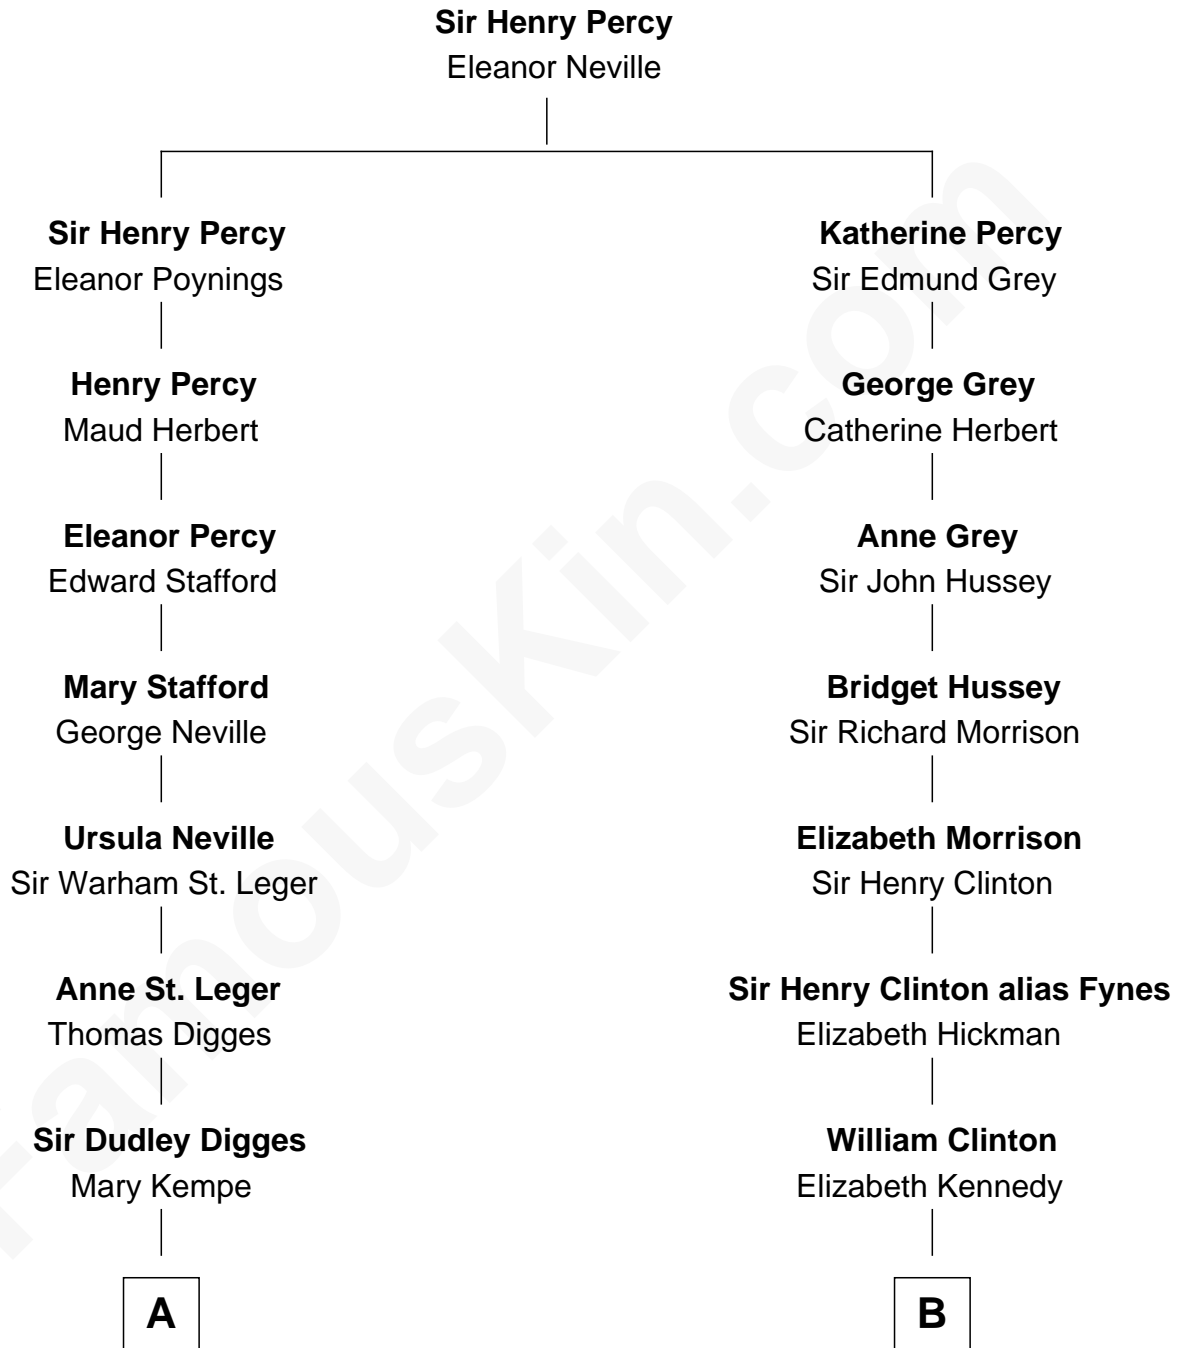

# FamousKin.com Relationship Chart of

**Daniel Carroll**

*Signer of the U.S. Constitution*

9th cousin 2 times removed of

**George Clinton**

*4th U.S. Vice President*

**A**

**Edward Digges**

Elizabeth Page

**William Digges**

Elizabeth Sewall

**Anne Digges**

Henry Darnall

**Eleanor Darnall**

Daniel Carroll

**Daniel Carroll**

*Signer of the U.S. Constitution*

**B**

**James Clinton**

Elizabeth Smith

**Charles Clinton**

Elizabeth Denniston

**George Clinton**

*4th U.S. Vice President*