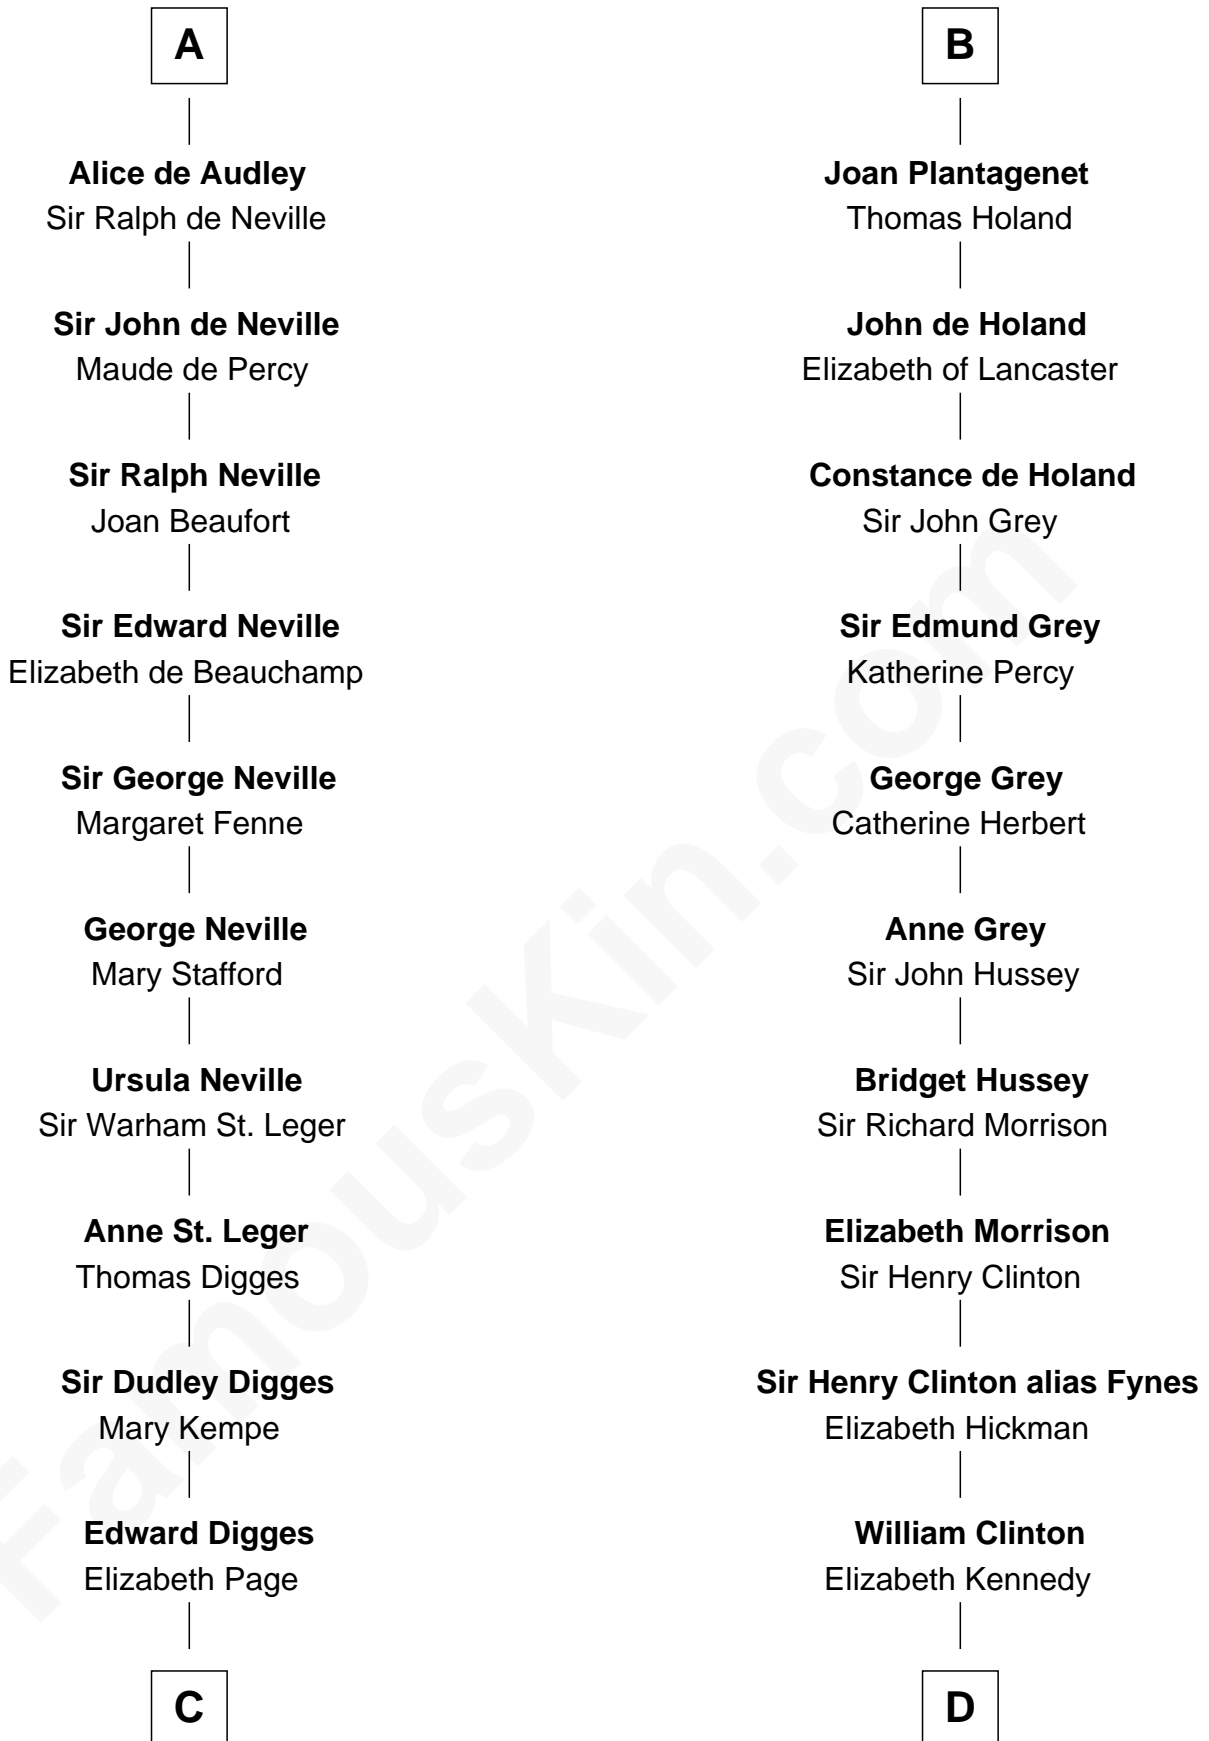

# FamousKin.com Relationship Chart of

**Daniel Carroll**

*Signer of the U.S. Constitution*

19th cousin 1 time removed of

**George Clinton**

*4th U.S. Vice President*

**William the Conqueror**

Matilda of Flanders

Maud of Scotland

**Maud of England**

Geoffrey Plantagenet

**Henry II, King of England**

Eleanor of Aquitaine

**John, King of England**

Isabelle of Angoulême

**Henry III, King of England**

Eleanor of Provence

**Edward I, King of England**

Margaret of France

**Edmund of Woodstock**

Margaret Wake

**B**

**C**

**William Digges**  
Elizabeth Sewall

**Anne Digges**  
Henry Darnall

**Eleanor Darnall**  
Daniel Carroll

**Daniel Carroll**  
*Signer of the U.S. Constitution*

**D**

**James Clinton**  
Elizabeth Smith

**Charles Clinton**  
Elizabeth Denniston