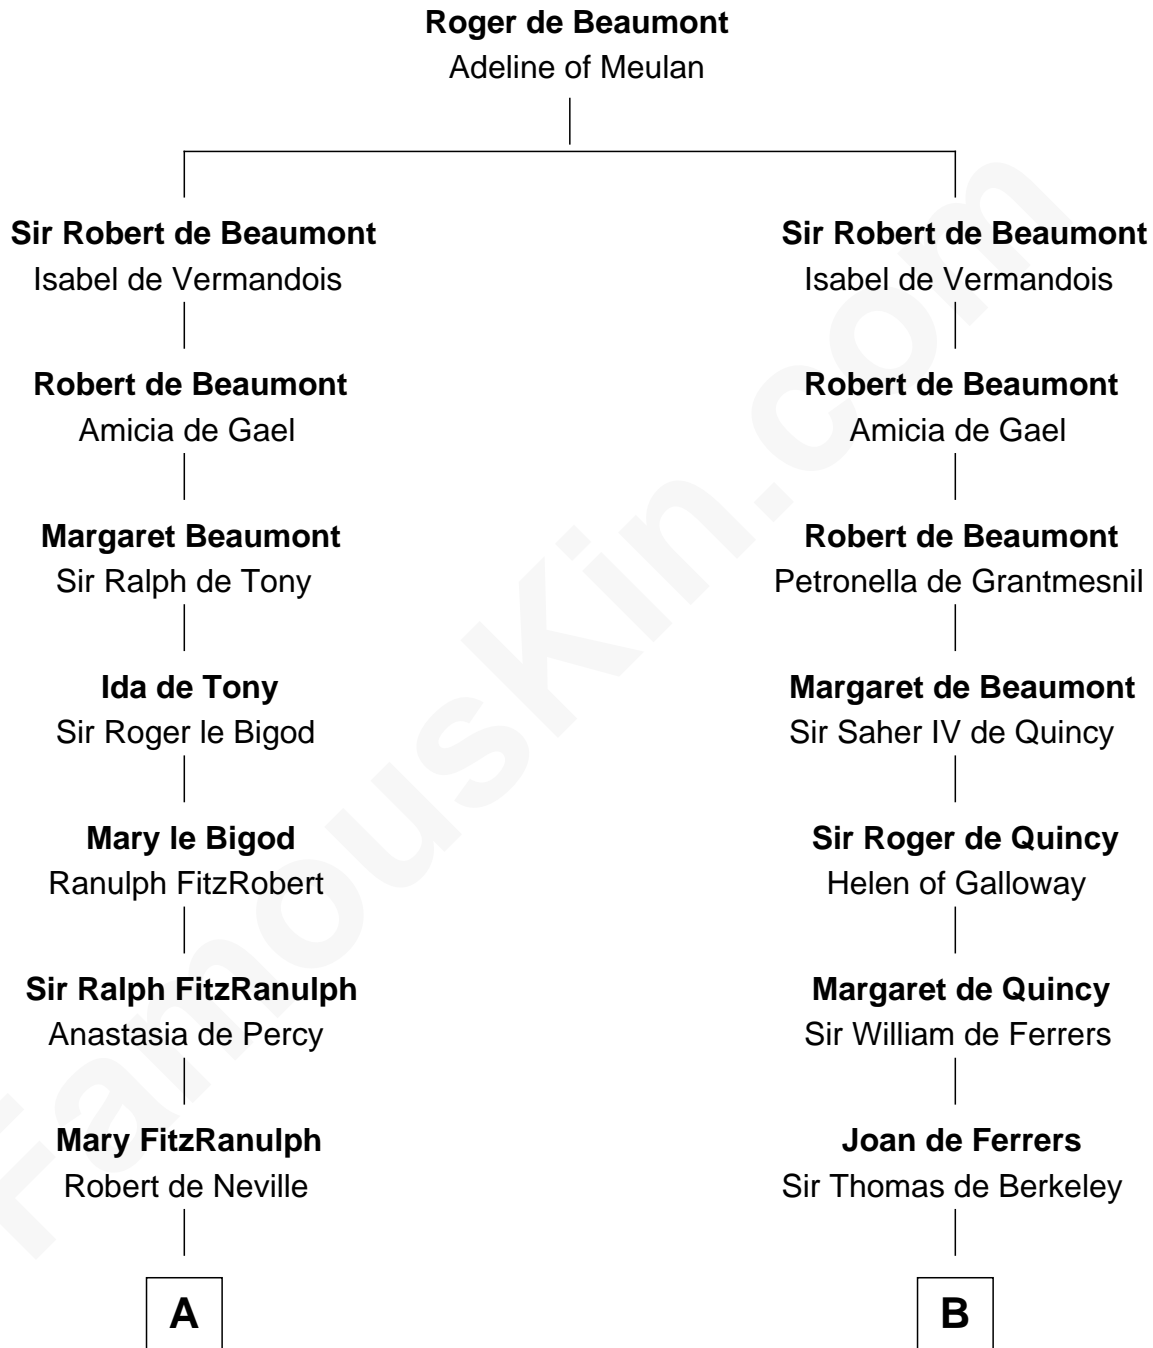

# FamousKin.com Relationship Chart of

**Daniel Carroll**

*Signer of the U.S. Constitution*

20th cousin 1 time removed of

**George Clinton**

*4th U.S. Vice President*

**C**

**Edward Digges**

Elizabeth Page

**William Digges**

Elizabeth Sewall

**Anne Digges**

Henry Darnall

**Eleanor Darnall**

Daniel Carroll

**Daniel Carroll**

*Signer of the U.S. Constitution*

**D**

**William Clinton**

Elizabeth Kennedy

**James Clinton**

Elizabeth Smith

**Charles Clinton**

Elizabeth Denniston

**George Clinton**

*4th U.S. Vice President*