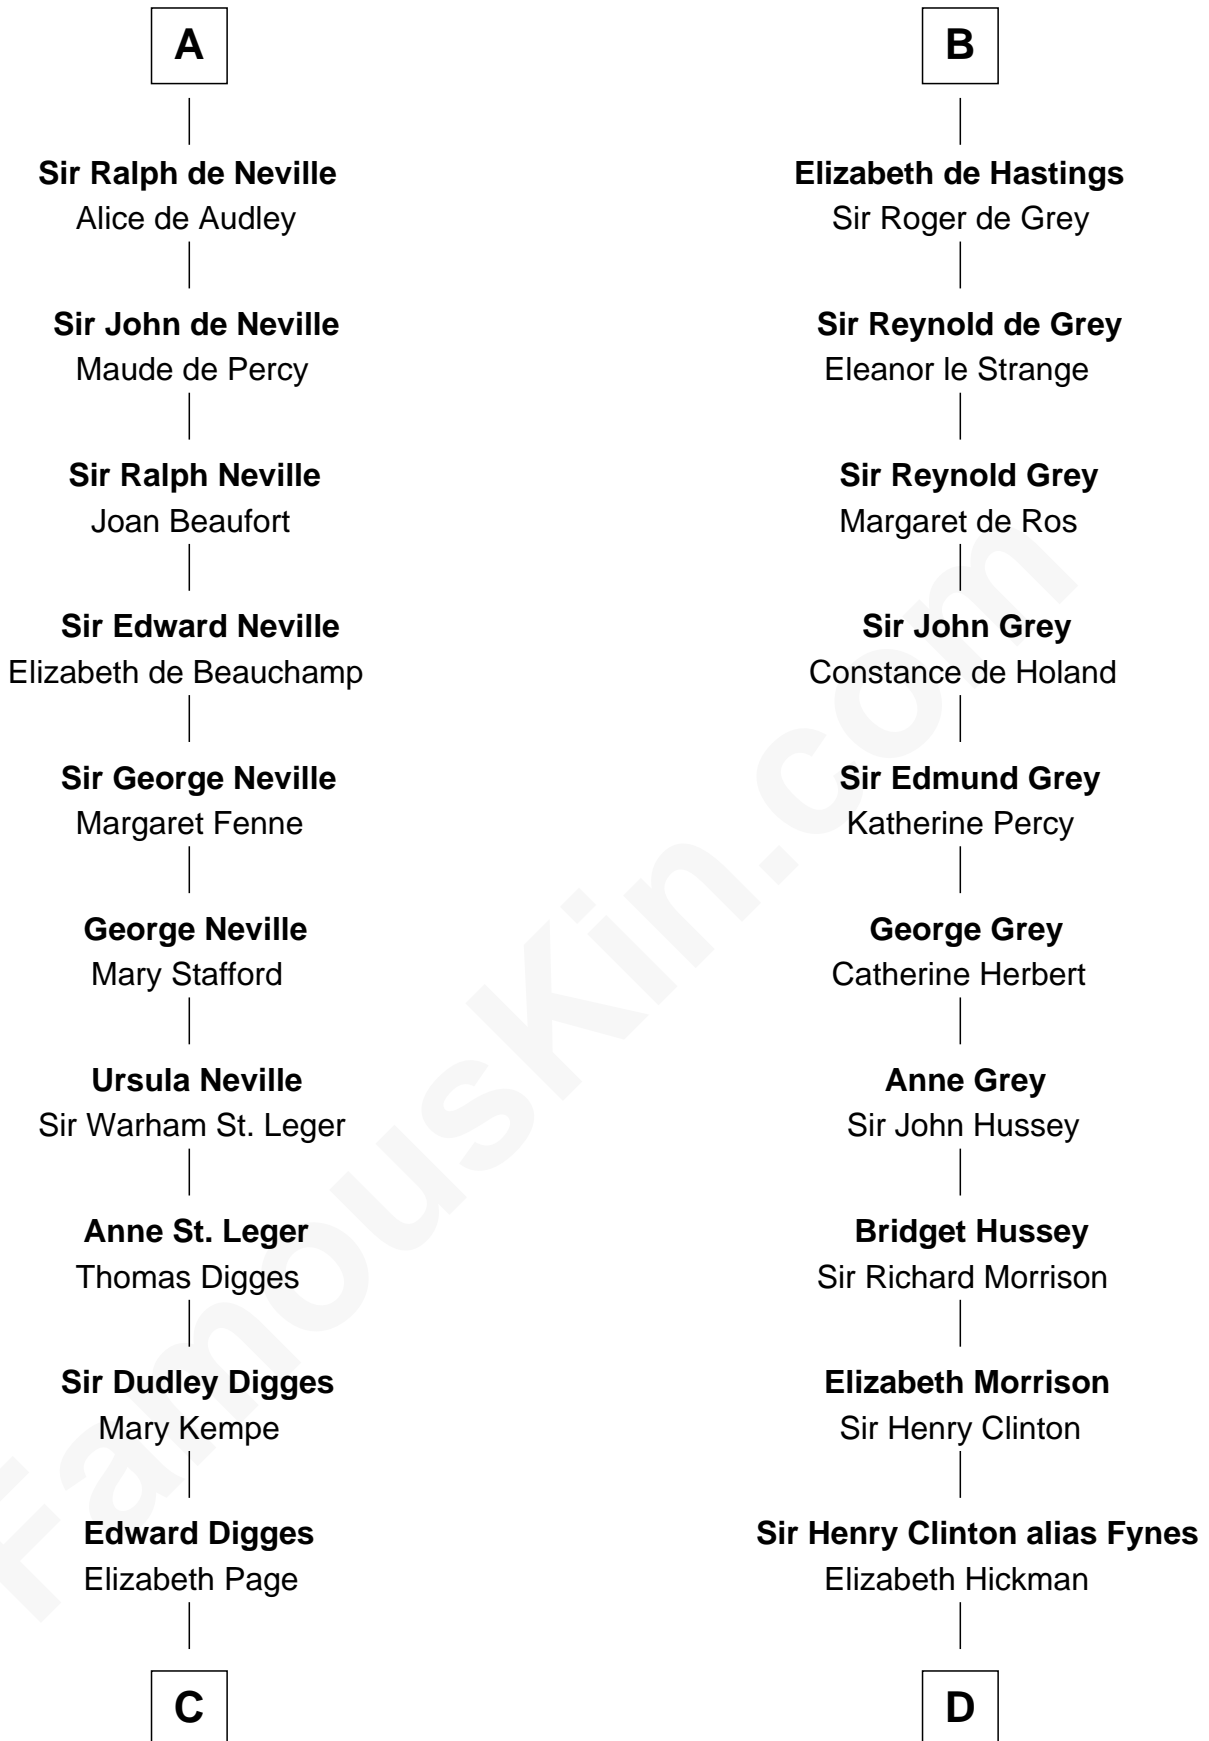

FamousKin.com Relationship Chart of

Daniel Carroll

Signer of the U.S. Constitution

20th cousin of

George Clinton

4th U.S. Vice President

Aubrey de Vere

Beatrice - - - - -

Sir Henry de Hastings
Joan de Cantilupe

Sir John de Hastings
Isabel de Valence

B

C

William Digges
Elizabeth Sewall

Anne Digges
Henry Darnall

Eleanor Darnall
Daniel Carroll

Daniel Carroll
Signer of the U.S. Constitution