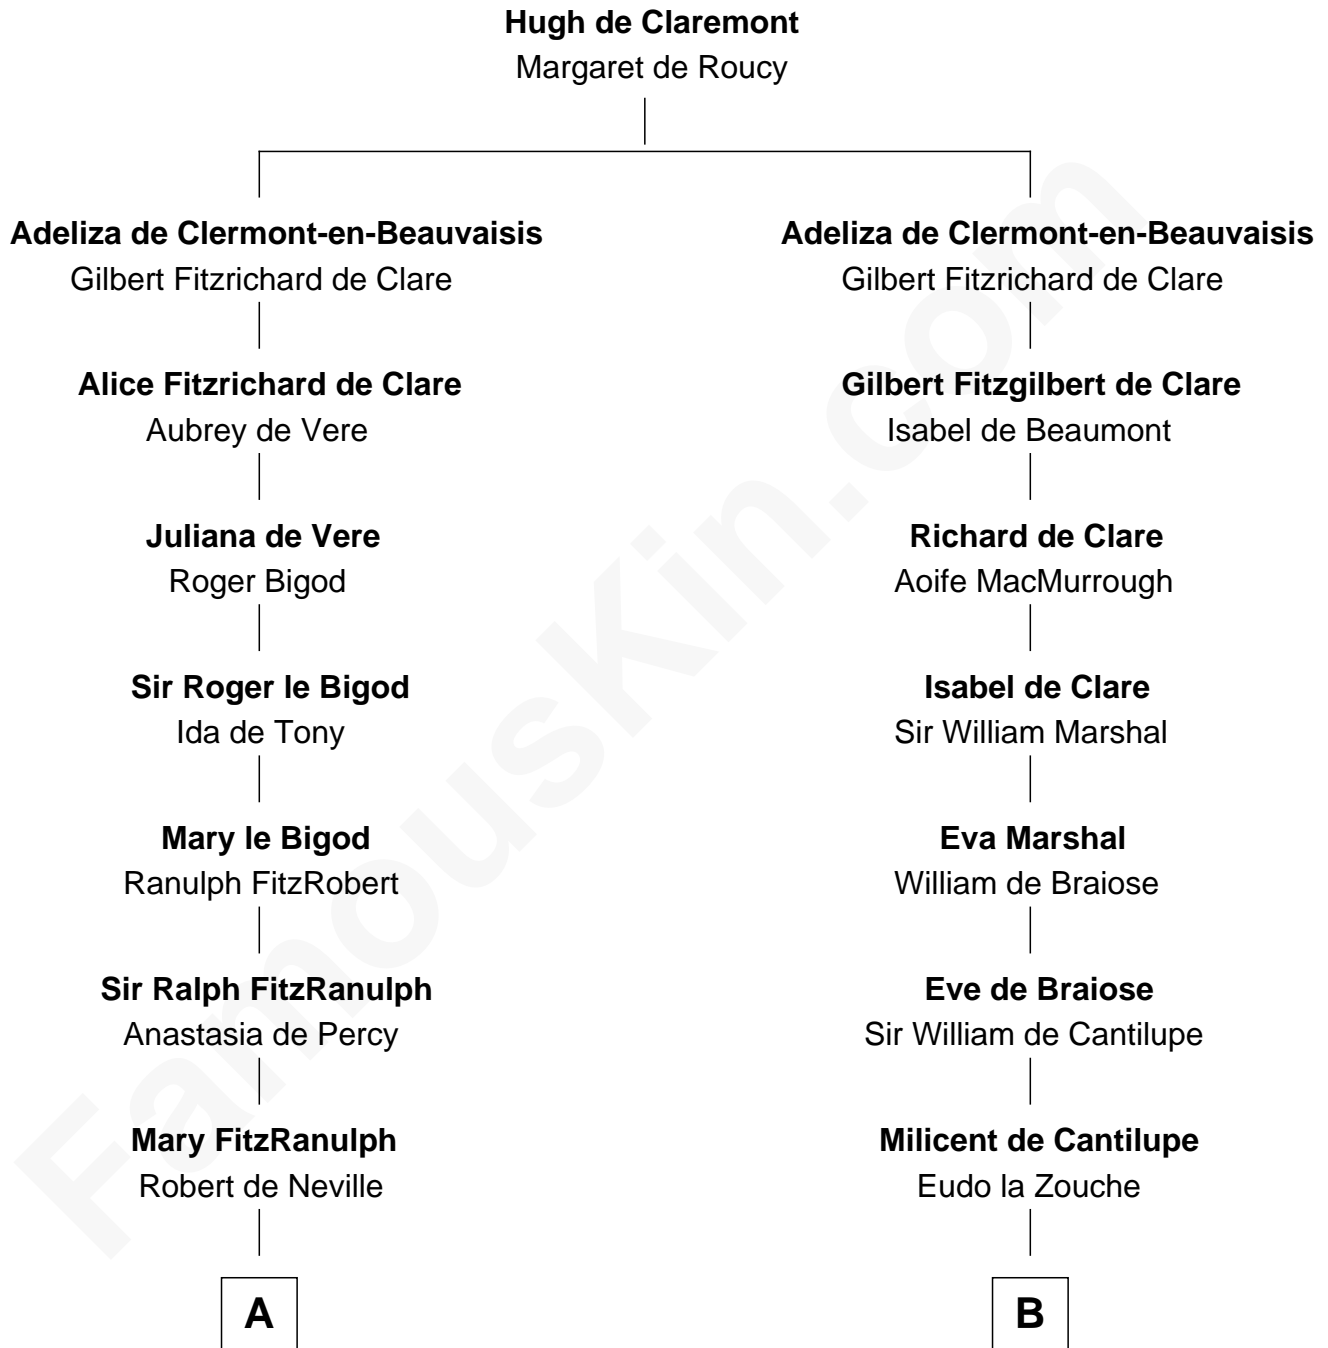

# FamousKin.com Relationship Chart of

**Daniel Carroll**

*Signer of the U.S. Constitution*

20th cousin 1 time removed of

**George Clinton**

*4th U.S. Vice President*

**C**

**Edward Digges**

Elizabeth Page

**William Digges**

Elizabeth Sewall

**Anne Digges**

Henry Darnall

**Eleanor Darnall**

Daniel Carroll

**Daniel Carroll**

*Signer of the U.S. Constitution*

**D**

**William Clinton**

Elizabeth Kennedy

**James Clinton**

Elizabeth Smith

**Charles Clinton**

Elizabeth Denniston