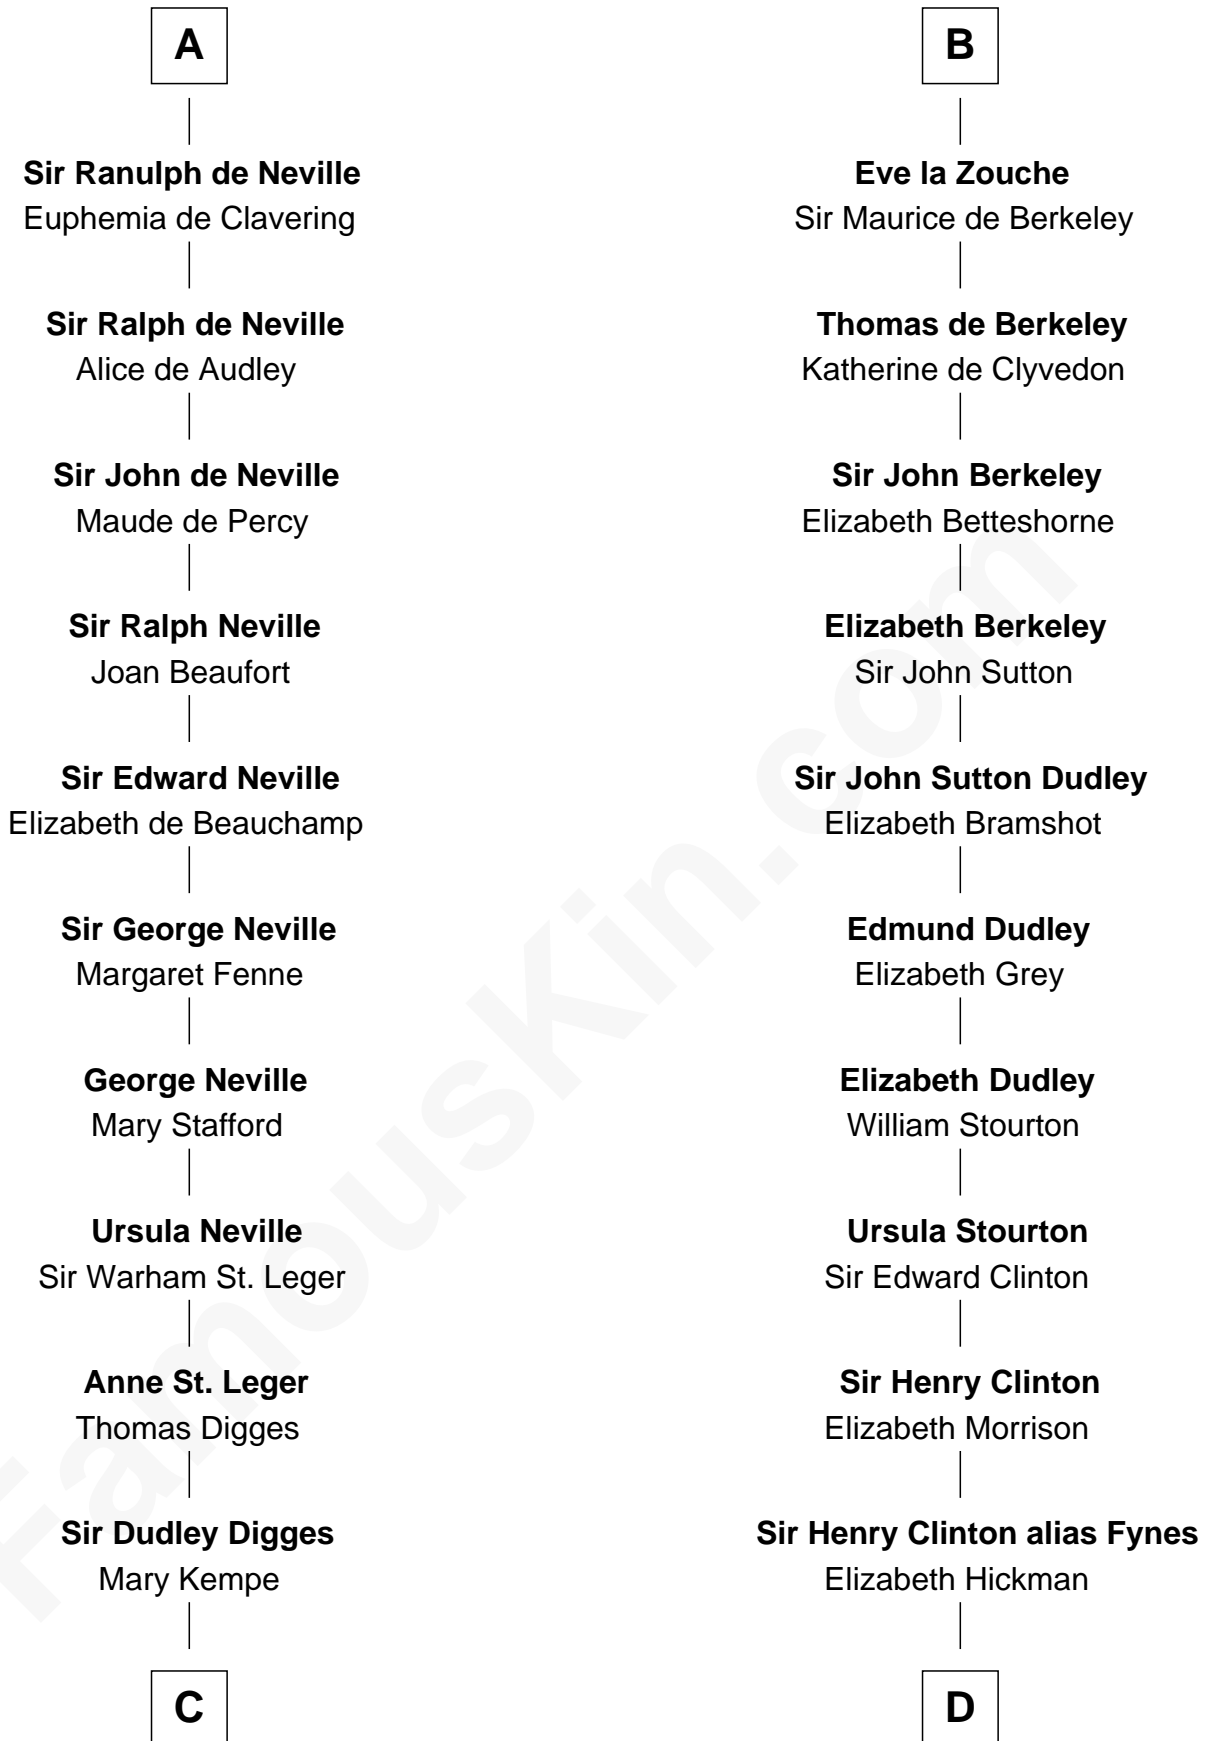

# FamousKin.com Relationship Chart of

**Daniel Carroll**

*Signer of the U.S. Constitution*

20th cousin 1 time removed of

**George Clinton**

*4th U.S. Vice President*

**C**

**Edward Digges**

Elizabeth Page

**William Digges**

Elizabeth Sewall

**Anne Digges**

Henry Darnall

**Eleanor Darnall**

Daniel Carroll

**Daniel Carroll**

*Signer of the U.S. Constitution*

**D**

**William Clinton**

Elizabeth Kennedy

**James Clinton**

Elizabeth Smith

**Charles Clinton**

Elizabeth Denniston