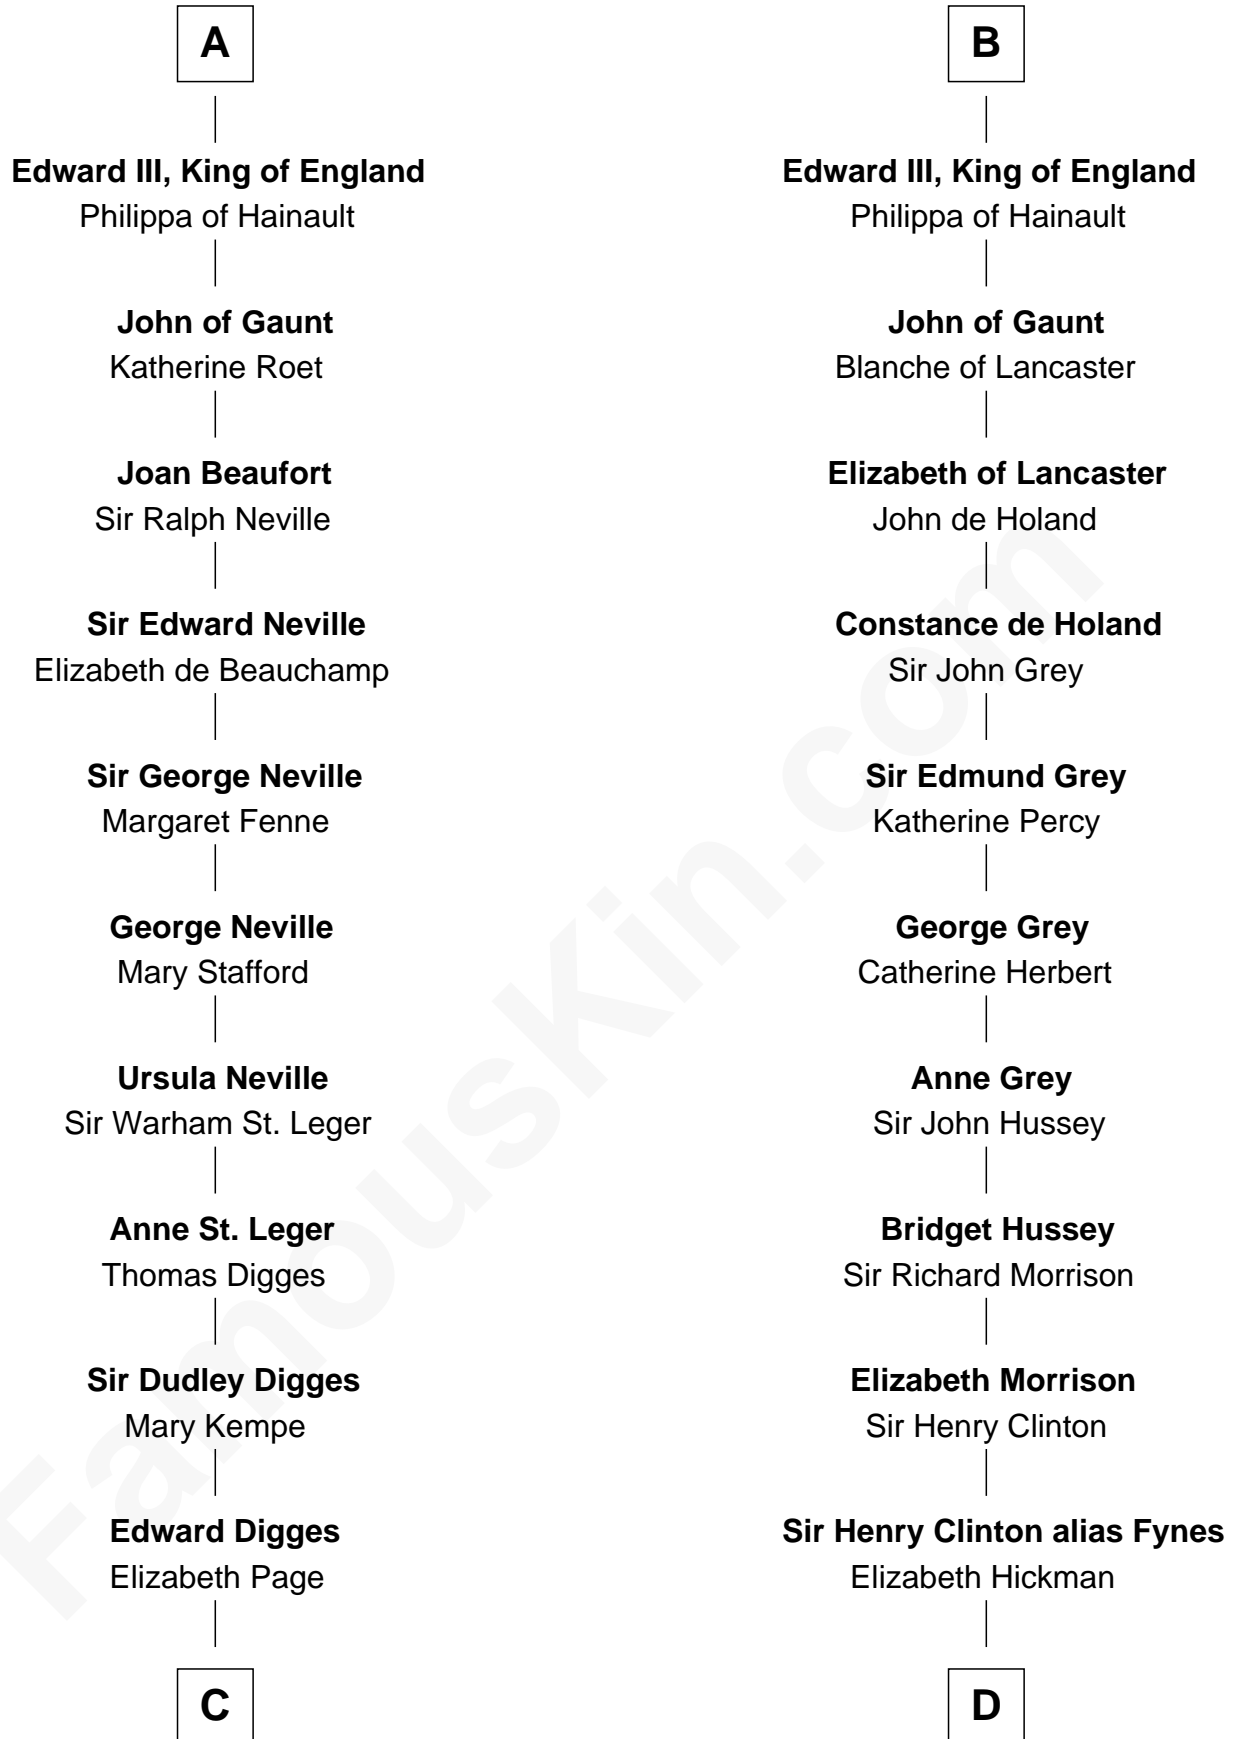

FamousKin.com Relationship Chart of

Daniel Carroll

Signer of the U.S. Constitution

20th cousin of

George Clinton

4th U.S. Vice President

Hugh II of Burgundy

Mathilda of Mayenne

Matilda of Burgundy
William VII de Montpellier

William VIII de Montpellier
Eudoxia Comnenus

Maria of Montpellier
Pedro II, King of Aragon

James I, King of Aragon
Yolanda of Hungary

Isabella of Aragon
Philip III, King of France

King Philip IV of France
Joan of Navarre

Isabella of France
Edward II, King of England

A

Matilda of Burgundy
William VII de Montpellier

William VIII de Montpellier
Eudoxia Comnenus

Maria of Montpellier
Pedro II, King of Aragon

James I, King of Aragon
Yolanda of Hungary

Isabella of Aragon
Philip III, King of France

King Philip IV of France
Joan of Navarre

Isabella of France
Edward II, King of England

B

C

William Digges
Elizabeth Sewall