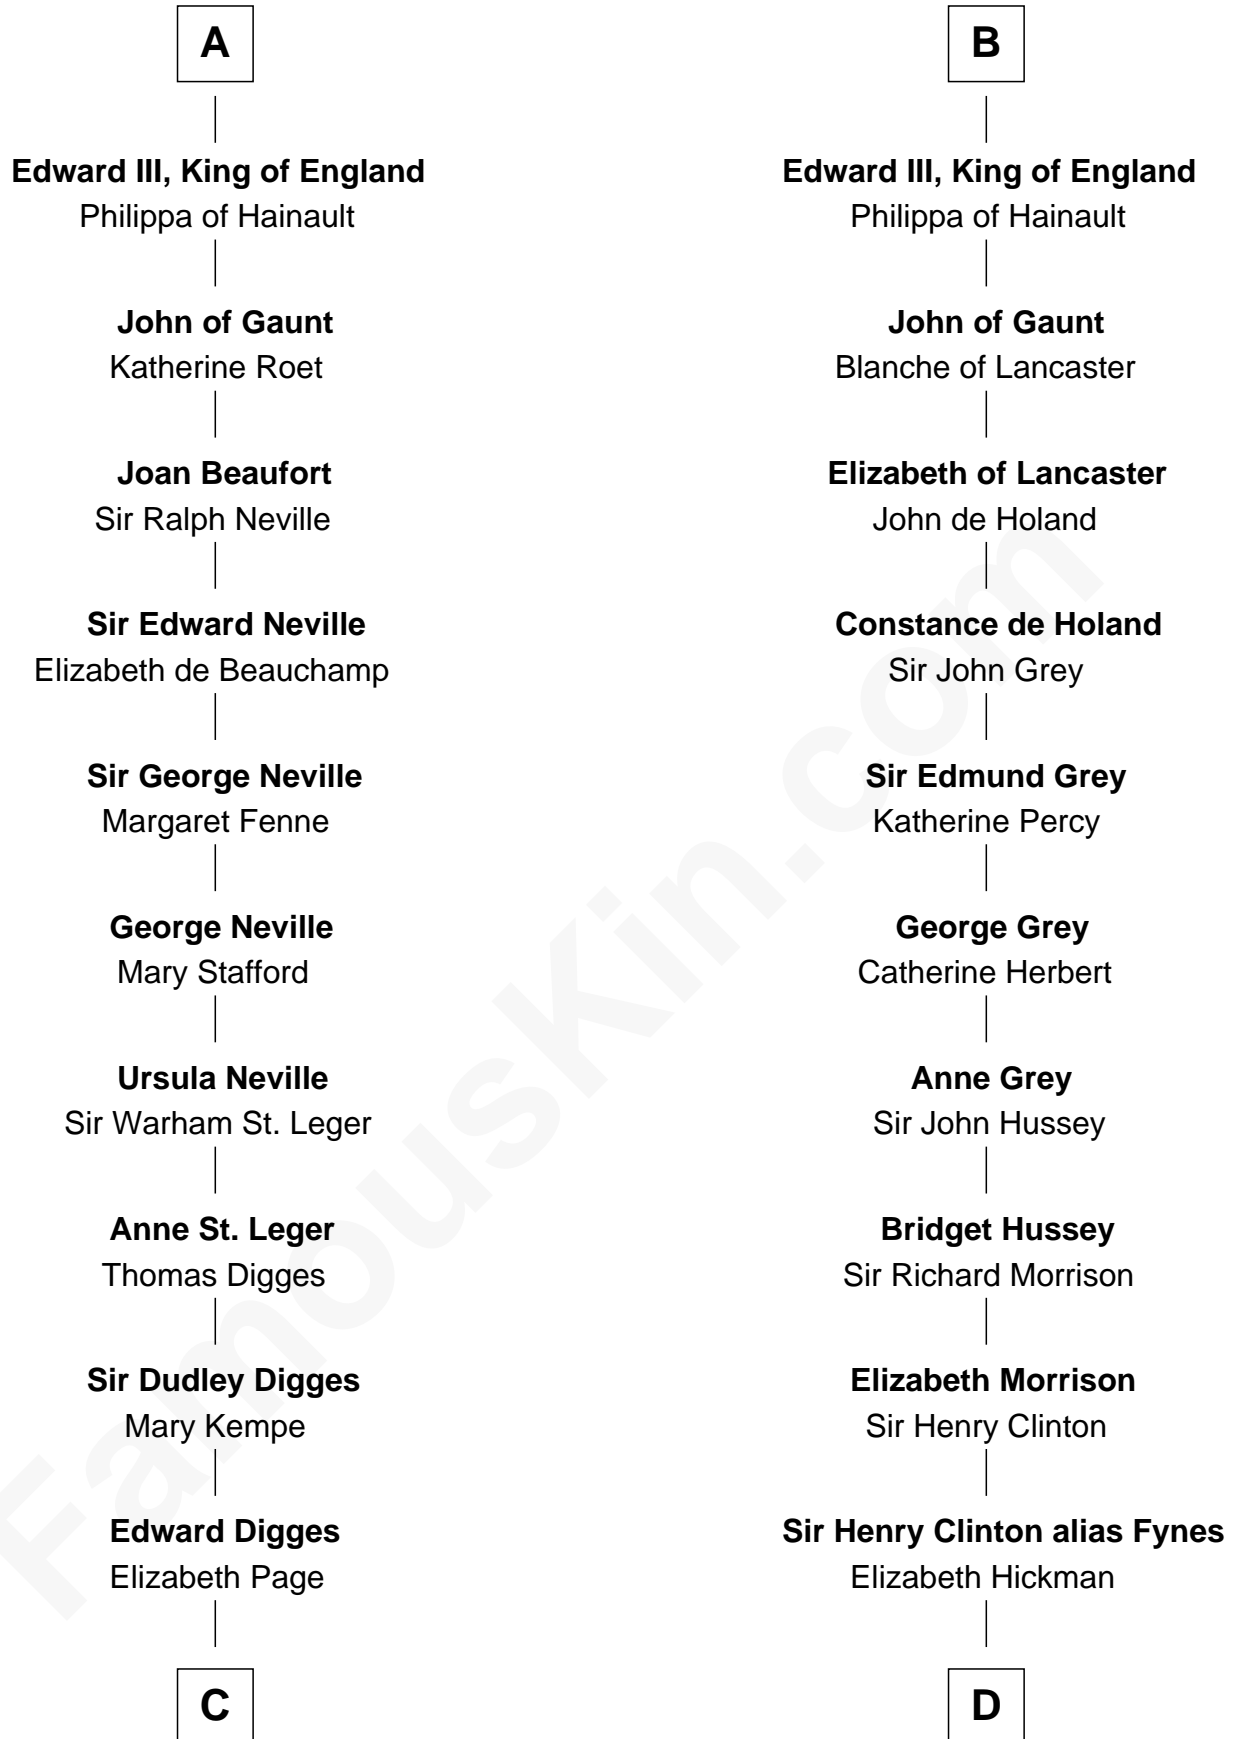

FamousKin.com Relationship Chart of

Daniel Carroll

Signer of the U.S. Constitution

20th cousin of

George Clinton

4th U.S. Vice President

Andronicus Comnenus

Irene - - - - -

Philip III, King of France

King Philip IV of France

Joan of Navarre

Isabella of France

Edward II, King of England

B

C

William Digges
Elizabeth Sewall

Anne Digges
Henry Darnall

Eleanor Darnall
Daniel Carroll

Daniel Carroll
Signer of the U.S. Constitution

D

William Clinton
Elizabeth Kennedy

James Clinton
Elizabeth Smith

Charles Clinton
Elizabeth Denniston

George Clinton
4th U.S. Vice President